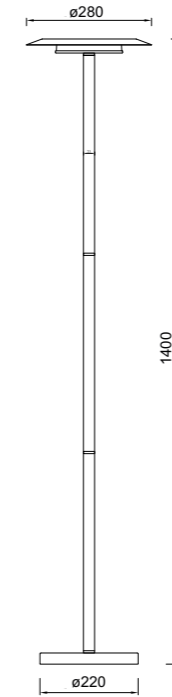

9005 Blanco+Negro-White+Black
LED 12W-3000K-1600lm

9004 Blanco+Negro-White+Black
LED 12W 3000K 1600lm