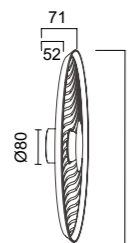

OFF

Aluminio-PET/Aluminum-PET 220-240V~50/60Hz CRI≥ 80