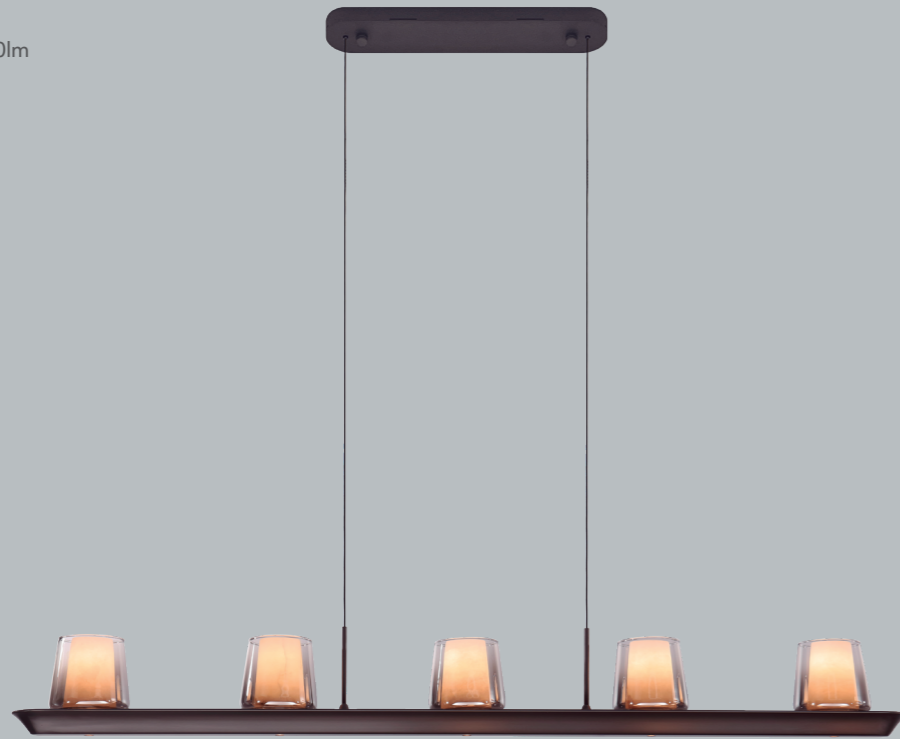

ALABASTRO NEW

9435 Ceniza-Ceniza
LED 55W-3000K- 4500lm
(3-STEP)