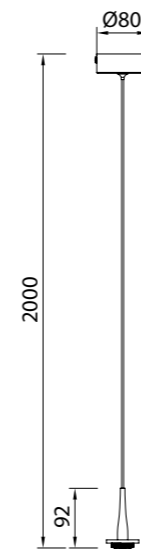

8932 Oro-Gold
LED 25W-3000K-2500lm

8933 Oro-Gold
LED 40W-3000K-4000lm

8935 Oro-Gold
LED 70W-3000K-7050lm

8937 Oro-Gold
LED 120W-3000K-12100lm

8931 Oro-Gold
LED 5W-3000K-500lm

8934 Oro-Gold
LED 40W-3000K-4000lm