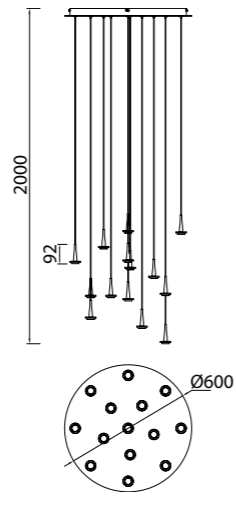

8932 Oro-Gold
LED 25W-3000K-2500lm

8933 Oro-Gold
LED 40W-3000K-4000lm

8935 Oro-Gold
LED 70W-3000K-7050lm

8937 Oro-Gold
LED 120W-3000K-12100lm

8931 Oro-Gold
LED 5W-3000K-500lm

8934 Oro-Gold
LED 40W-3000K-4000lm