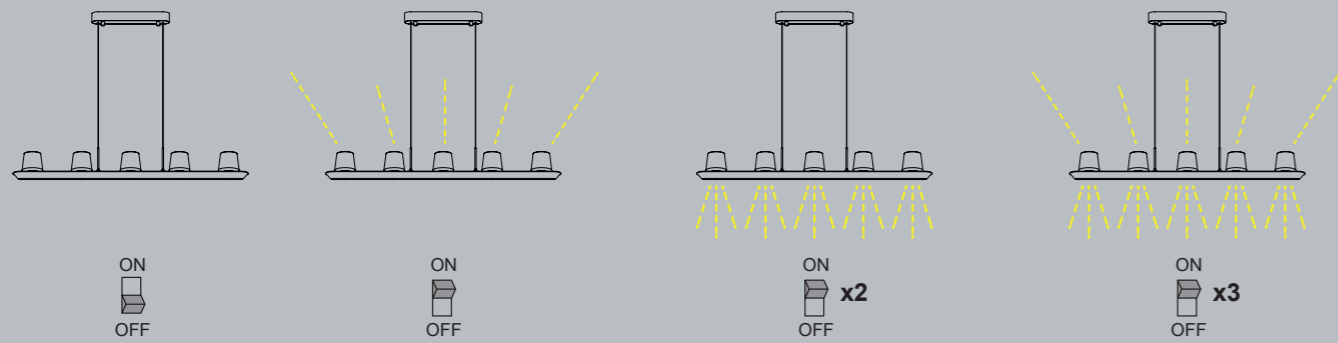

ALABASTRO NEW

9435 Ceniza-Ceniza
LED 55W-3000K- 4500lm
(3-STEP)