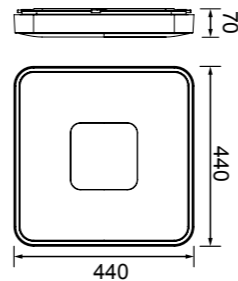

Metal/Acrílico/ABS-Metal/Acrylic/ABS 220-240V~ 50/60Hz CRI≥ 80 R00129 Incluido