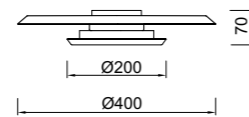

9003 Blanco+Negro-White+Black
LED 18W-3000K-2350lm