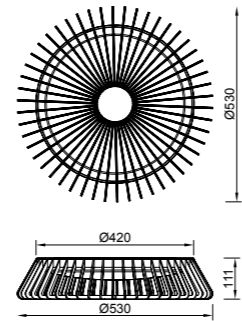

HIMALAYA

7966 Blanco-White
LED 56W 2700K-5000K 2500lm

7967 Madera-Wood
LED 56W 2700K-5000K 2500lm

7968 Negro-Black
LED 56W 2700K-5000K 2500lm

R00129

PC/Acrílico-PC/Acrylic 220-240V~ 50/60Hz CRI≥ 80-R00129 Incluido Registered N° 007663331-0019