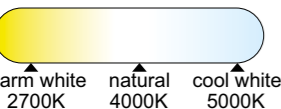

Metal/Acrílico/ABS-Metal/Acrylic/ABS 220-240V~ 50/60Hz CRI≥ 80 R00129 Incluido