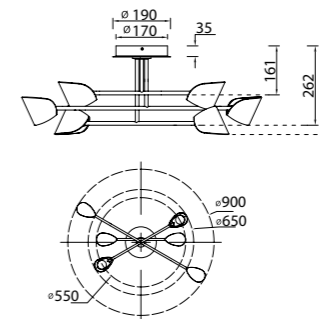

7578 Negro-Black
LED 61,5W 3000K 4000lm

7579 Negro-Black
LED 45W 3000K 3100lm

7580 Negro-Black
LED 44,5W 3000K 3100lm

7581 Negro-Black
LED 45W 3000K 3200lm

7582 Negro-Black
LED 30W 3000K 2100lm

CAPUCCINA

7583 Negro-Black
LED 6W 3000K 530lm