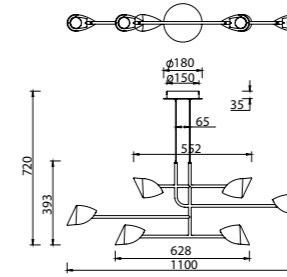

7579 Negro-Black
LED 45W 3000K 3100lm