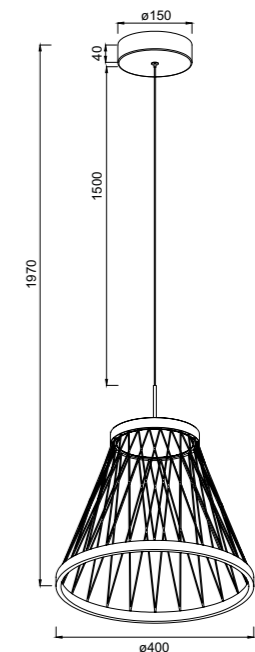

8980 Gris-Grey
LED 20W-3000K-2750lm

Metal/Aluminio/PS-Metal/Aluminum/PS 220-240V~50/60Hz CRI≥ 80 Cable: Negro/1.5m

ROLLER

by Mantra team

ROLLER

ROLLER

ROLLER

8409 Naranja-Orange
LED 12W 3000K 500lm