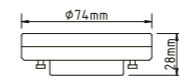

Bombillas recomendadas-Suggested bulbs

GX53	K	LED	REF
	3000K	12W	R09248
	4000K	12W	R09249