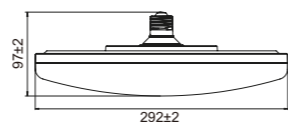

9446 Negro /Black
1x E27 máx.30W LED (incl)

Pie de salón negro - sin pantalla - bombilla incluida
black floor lamp base - no shade - bulb included

E27 1x 30W LED
bombilla incluida - bulb included

R09295 Incluido/Included
CCT 2700K-3200K-4000K