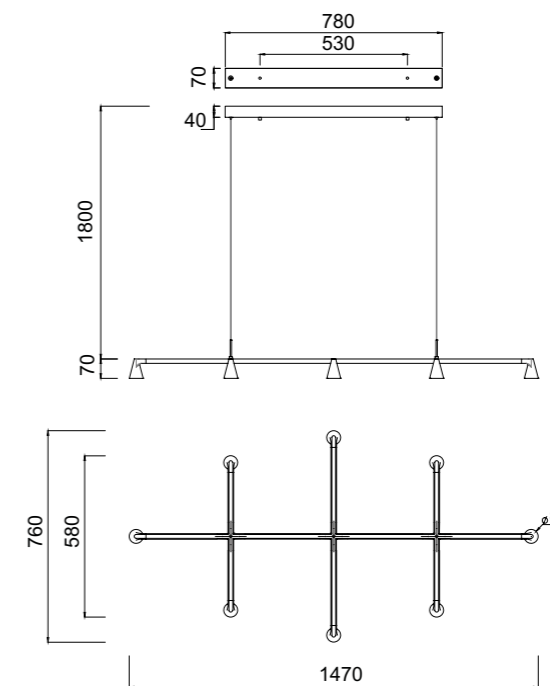

9408 Negro-Black
LED 42W-3000K-3600lm
Dimmable TRIAC