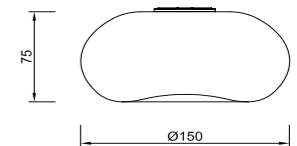

9459 Blanco opal-Opal white **NEW**
Cristal-Crystal