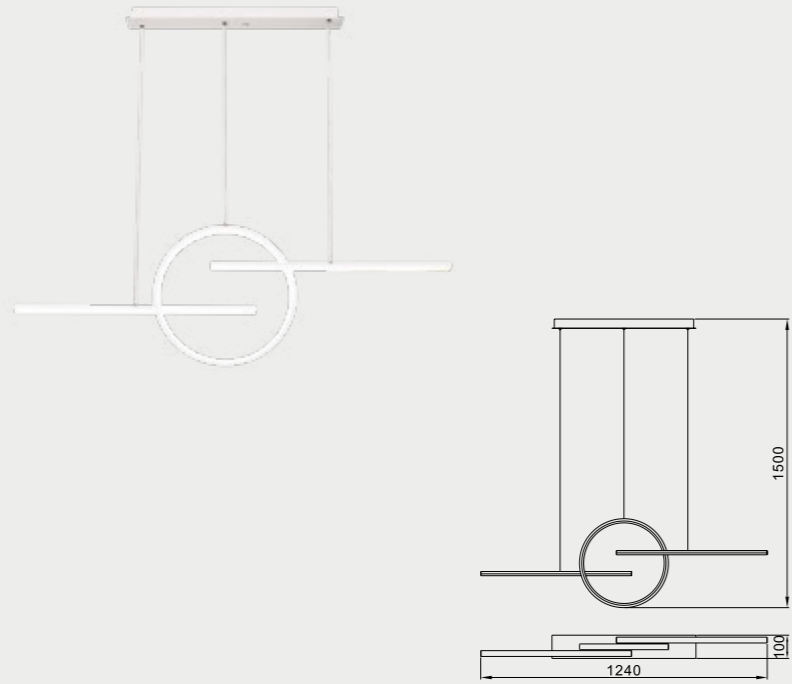

KITESURF

7190 Blanco-White
LED 50W 3000K 4000lm

7140 Negro-Black
LED 50W 3000K 4000lm