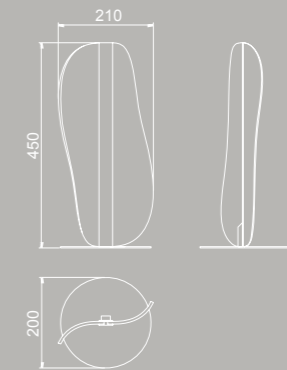

7768 Blanco-White
LED 15W 3000K 850lm

Registered N° 008635742-0001