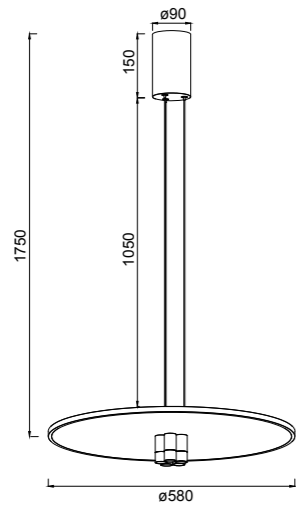

NÓMADA

8982 Negro/Oro-Gold/Black
LED 42W-3000K-5200lm

8983 Negro/Oro-Gold/Black
LED 33W-3000K-4350lm