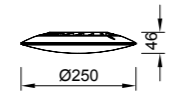

SLIM

7972 Blanco-White
LED 16W 3000K 1300lm