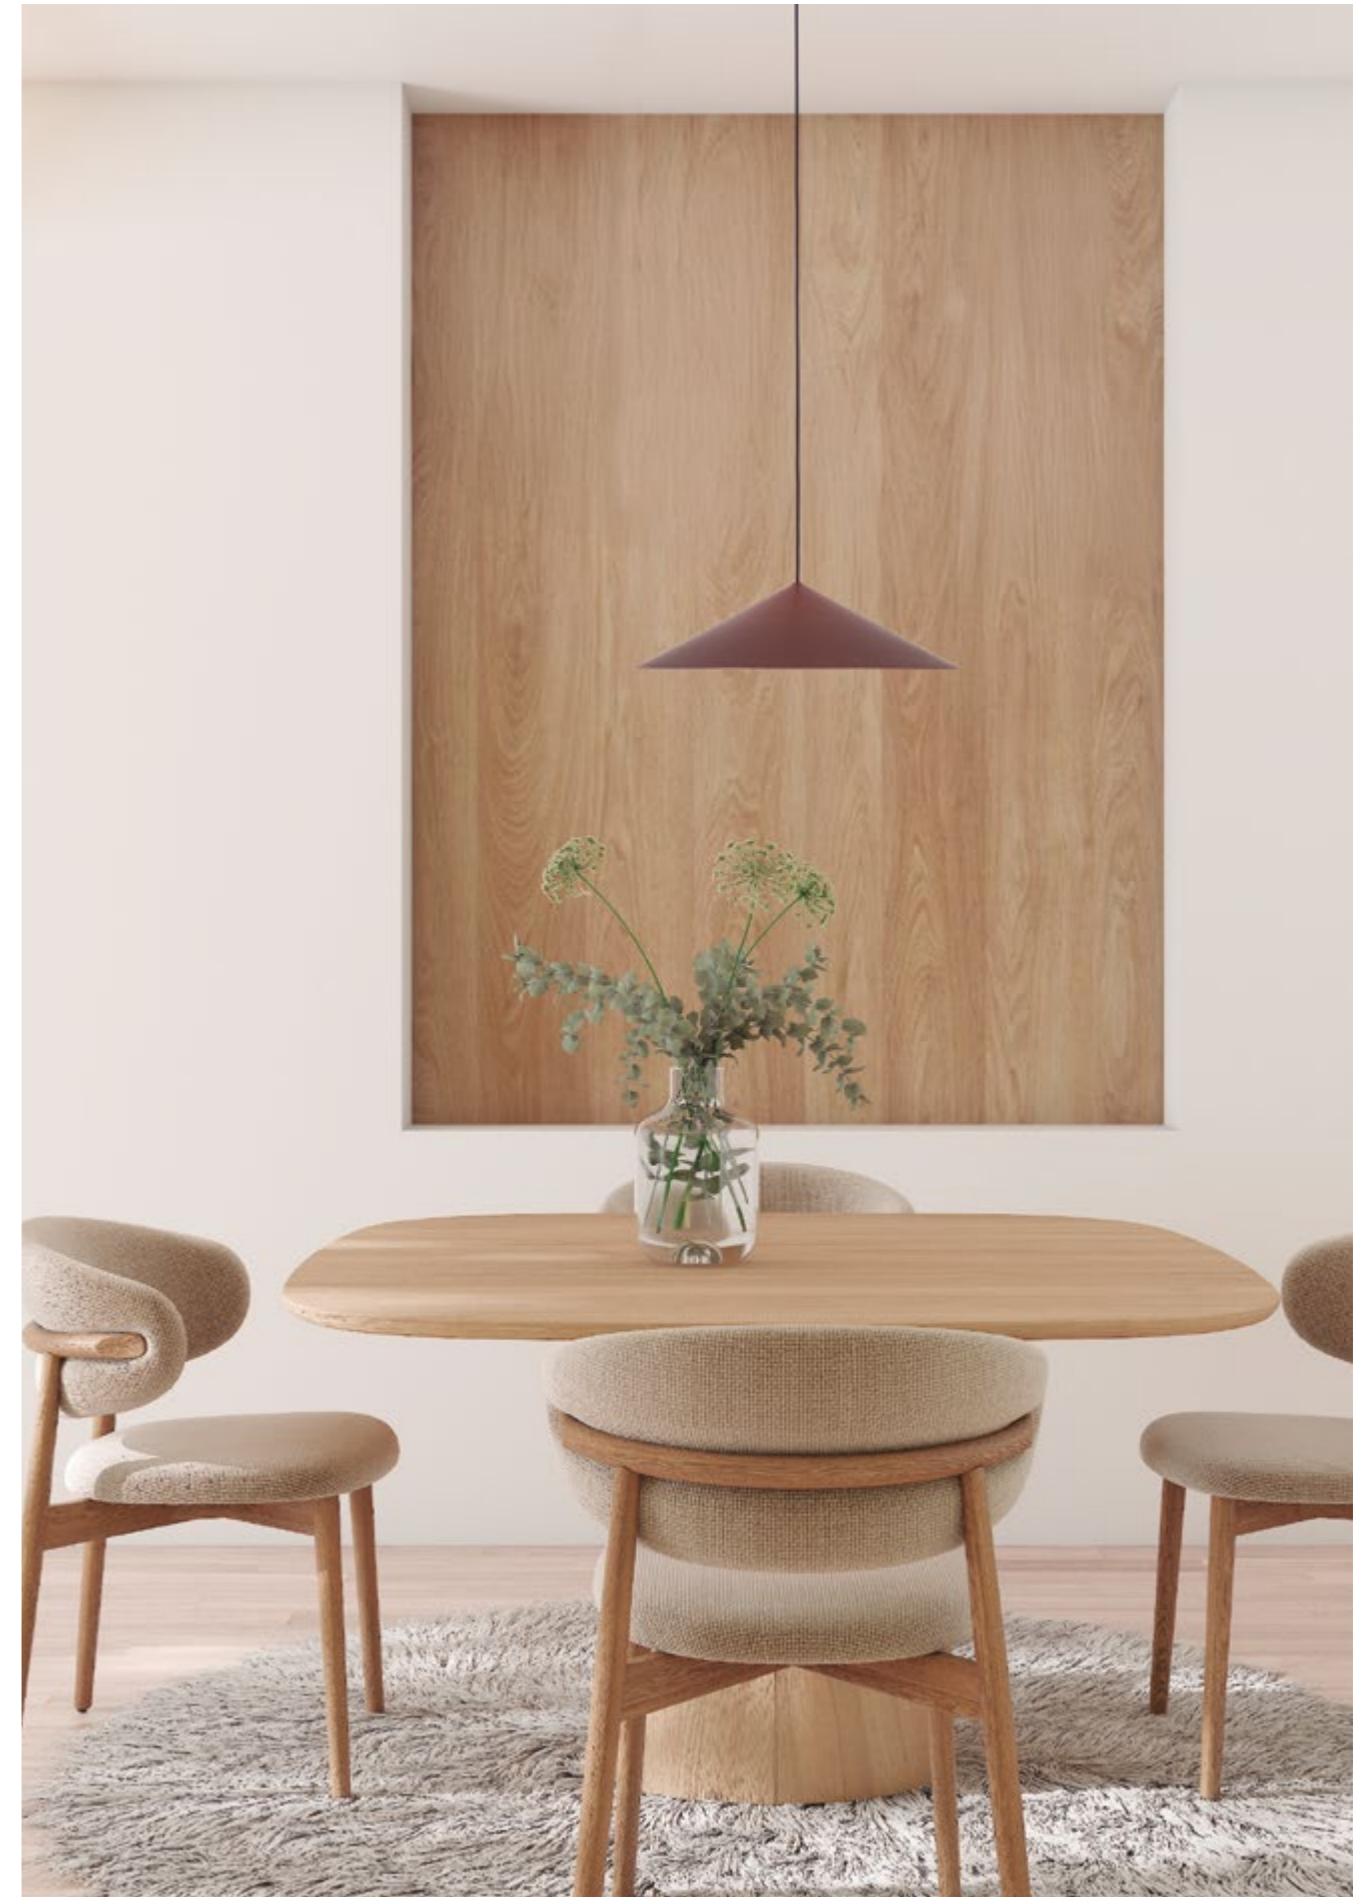

CONO **NEW**

9455 Cuero-Leather
LED 10W-3000K-940lm
Dimmable TRIAC

9456 Cobre-Copper
LED 10W-3000K-940lm
Dimmable TRIAC

9457 Negro-Black
LED 10W-3000K-940lm
Dimmable TRIAC

Aluminio/Aluminum 220-240V~50/60Hz CRI≥ 80 Cable: negro/2m