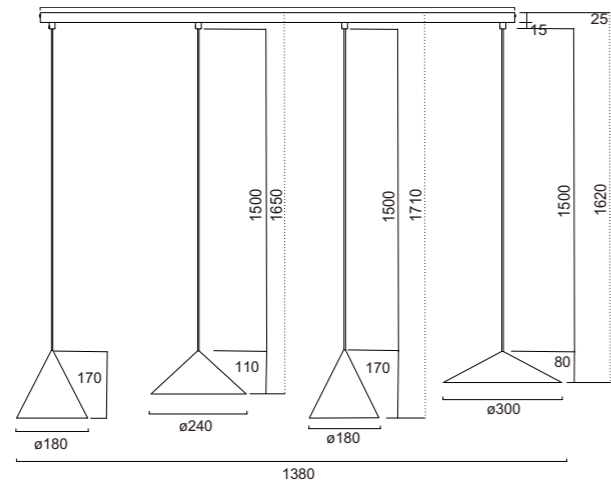

CONO **NEW**

9458 Negro-Black
LED 20W-3000K-1850lm
Dimmable TRIAC