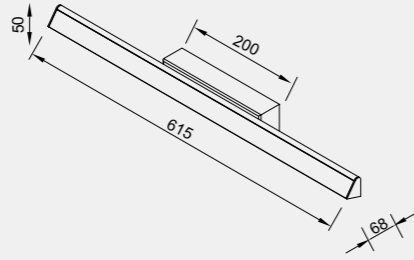

LINEAL

8962 Blanco-White
LED 22W-3000K-3050lm

8963 Negro-Black
LED 22W-3000K-3050lm

8964 Oro-Gold
LED 22W-3000K-3050lm