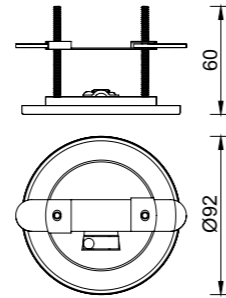

TONIC

Florón empotrable-Recessed base

| REFERENCE | FINISH |
|-----------|---------------------|
| 7855 | Blanco-White |
| 7856 | Negro-Black |
| 7857 | Plata-Silver |
| 7858 | Oro-Gold |
| 7859 | Cuero-Antique Brass |