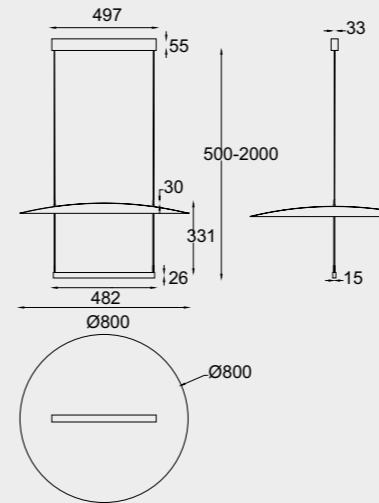

SUN II NEW

by Mantra team

SUN II **NEW**

9422 Negro-Black
LED 23W-3000K-2640lm
DIMMABLE (3-STEP-DIM)

9423 Negro-Black
LED 30W-3000K-2920lm
DIMMABLE (3-STEP-DIM)

9424 Negro-Black
LED 39W-3000K-3510lm
DIMMABLE (3-STEP-DIM)