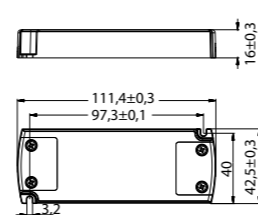

9399-10W 1L