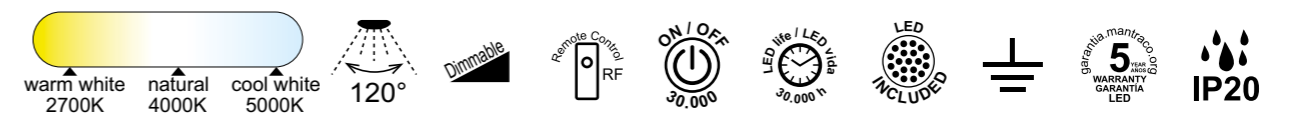

8038 Oro-Gold
LED 56W 2700K-5000K 2500lm

Metal/Acrílico/ABS-Metal/Acrylic/ABS 220-240V~ 50/60Hz CRI≥ 80 R00129 Incluido

Metal/Acrílico/ABS-Metal/Acrylic/ABS 220-240V~ 50/60Hz CRI≥ 80 R00129 Incluido