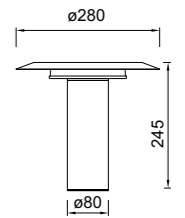

Metal/Acrílico-Metal/Acrylic 220-240V~50/60Hz CRI≥ 80