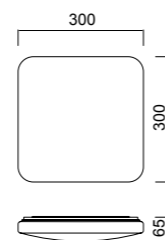

Metal/Acrílico-Metal/Acrylic 220-240V~ 50/60Hz

QUATRO II

6245 Blanco-White
LED 60W 5000K 4000lm

6244 Blanco-White
LED 45W 5000K 3000lm

6243 Blanco-White
LED 30W 5000K 2000lm

Metal/Acrílico-Metal/Acrylic 220-240V~ 50/60Hz OAMI 002237214-0007