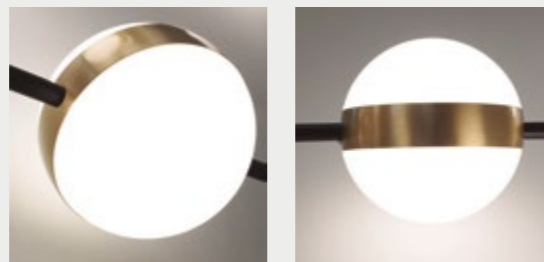

CUBA

7162 Oro/Negro-Gold/Black
LED 32W 3000K 2400lm

Metal/Acrílico-Metal/Acrylic 220-240V~ 50/60Hz CRI ≥80