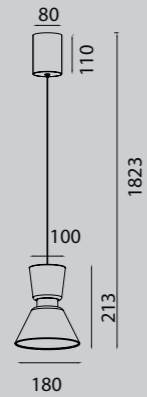

9218 Oro-Gold
LED 18W-3000K-2400lm