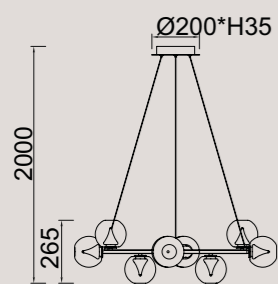

ANDRÓMEDA **NEW**

9555 Oro-Gold
LED 50W-3000K-4500lm