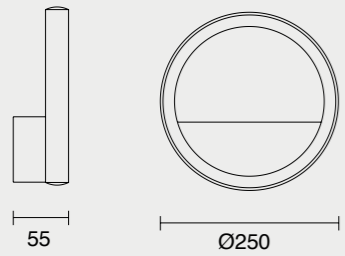

KITESURF

8597 Blanco-White
LED 8W 3000K 640lm

8593 Negro-Black
LED 8W 3000K 640lm