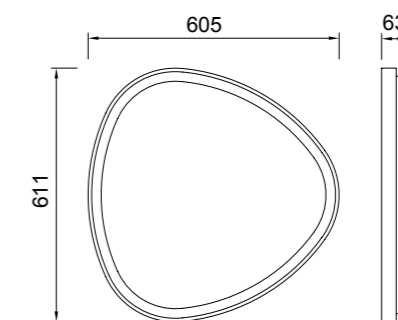

NISEKO II

REF	COLOR	LED	TEMP. COLOR	DIMMABLE	LÚMENESL	ÚMENES 360°	MANDO	APP
8629	Blanco-White	42W	2700K-5000K	▲	2500 lm	4900 lm	R00135 (2.4G)	x
8630	Negro-Black	42W	2700K-5000K	▲	2500 lm	4900 lm	R00135 (2.4G)	x
8631	Oro-Gold	42W	2700K-5000K	▲	2500 lm	4900 lm	R00135 (2.4G)	x
8632	Madera-Wood	42W	2700K-5000K	▲	2500 lm	4900 lm	R00135 (2.4G)	x
8633	Blanco-White6	2W	2700K-5000K	▲	3000 lm	7200 lm	R00135 (2.4G)	x
8634	Negro-Black	62W	2700K-5000K	▲	3000 lm	7200 lm	R00135 (2.4G)	x
8635	Oro-Gold	62W	2700K-5000K	▲	3000 lm	7200 lm	R00135 (2.4G)	x
8636	Madera-Wood	62W	2700K-5000K	▲	3000 lm	7200 lm	R00135 (2.4G)	x