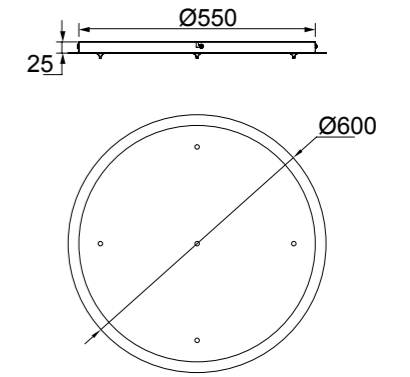

FLORÓN TECHO 5L - CEILING CUP 5L

- **8262**
  Blanco-White
- **8272**
  Cromo-Chrome
- **8267**
  Oro-Gold
- **8516**
  Negro-Black