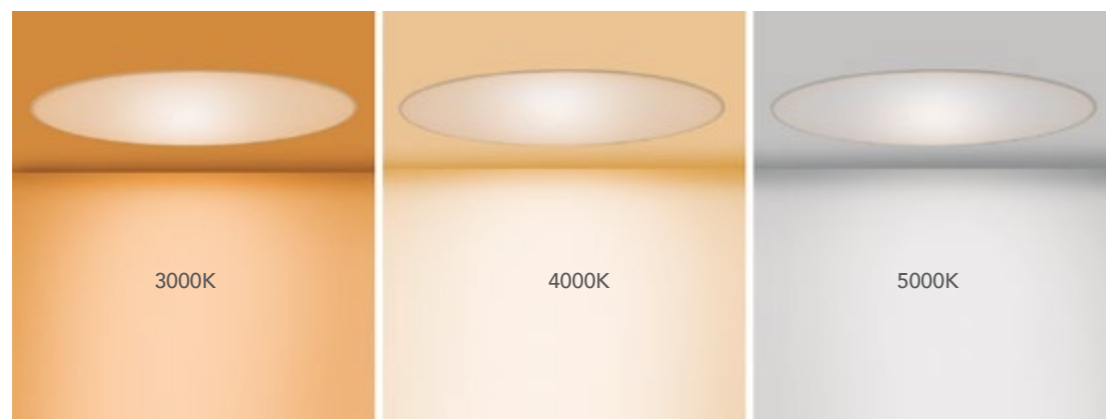

SLIM

7972 Blanco-White
LED 16W 3000K 1300lm

7971 Blanco-White
LED 16W 4000K 1400lm

7970 Blanco-White
LED 16W 5000K 1440lm

7975 Blanco-White
LED 24W 3000K 2050lm

7974 Blanco-White
LED 24W 4000K 2150lm

7973 Blanco-White
LED 24W 5000K 2200lm

7978 Blanco-White
LED 50W 3000K 4150lm

7977 Blanco-White
LED 50W 4000K 4250lm

7976 Blanco-White
LED 50W 5000K 4300lm

Acrílico/Acrylic 220-240V~ 50/60Hz CRI≥ 80