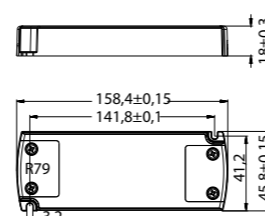

9400-36W 4-5L