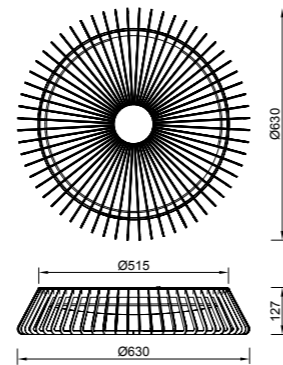

R00135 (2.4G)

HIMALAYA CEILING

by Santiago Sevillano Studio

HIMALAYA

7963 Blanco-White
LED 80W 2700K-5000K 3500lm

7964 Madera-Wood
LED 80W 2700K-5000K 3500lm

7965 Negro-Black
LED 80W 2700K-5000K 3500lm

R00129