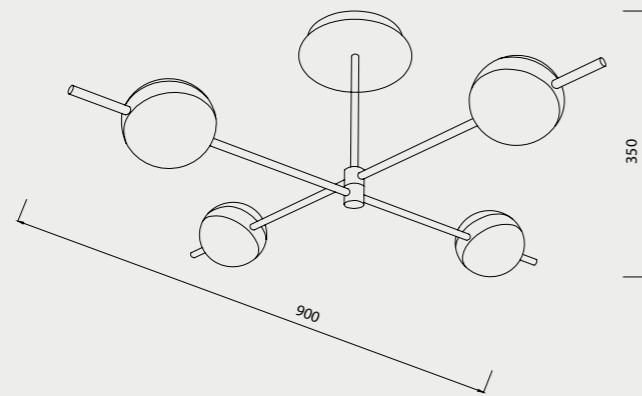

CUBA

7162 Oro/Negro-Gold/Black
LED 32W 3000K 2400lm

Metal/Acrílico-Metal/Acrylic 220-240V~ 50/60Hz CRI ≥80