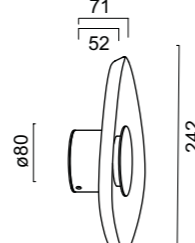

OFF

Aluminio-PET/Aluminum-PET 220-240V~50/60Hz CRI≥ 80