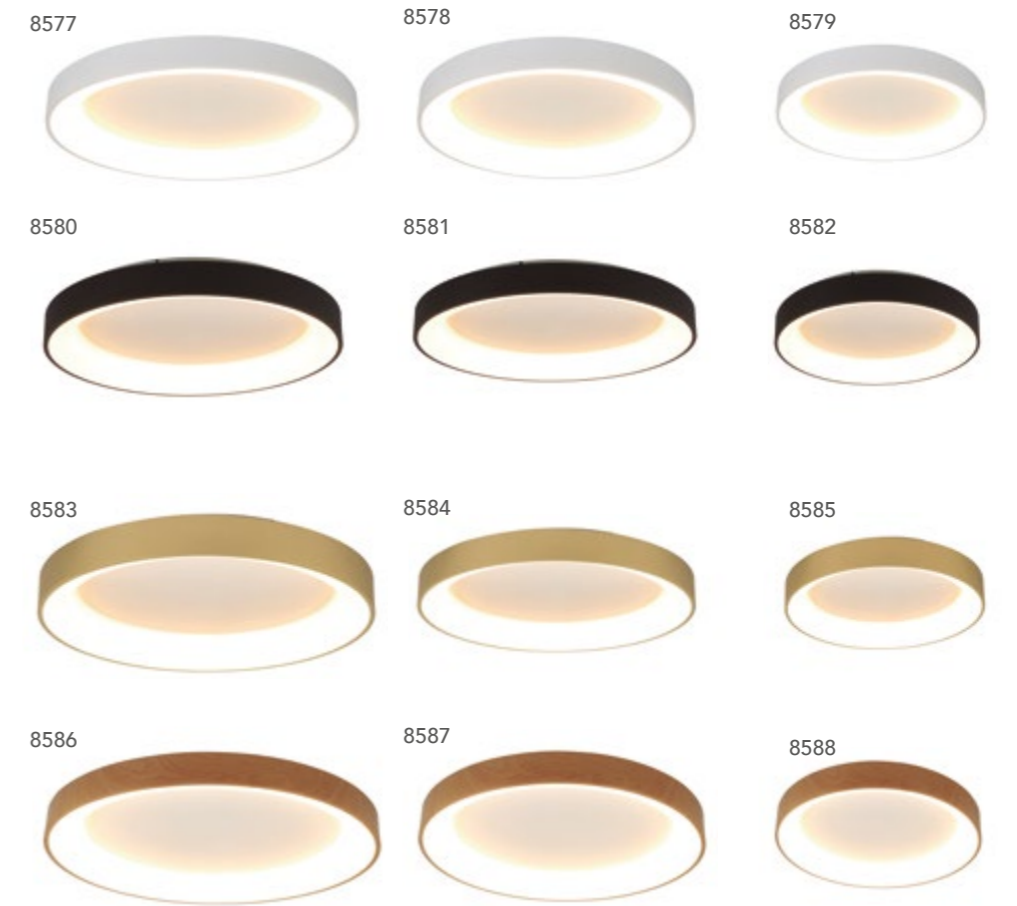

warm white 2700K natural 4000K cool white 5000K
Dimmable
Remote Control RF
ON / OFF 30,000
LED life / LED life 30,000 h
LED INCLUDED
5 años WARRANTY GARANTIA LED
IP20