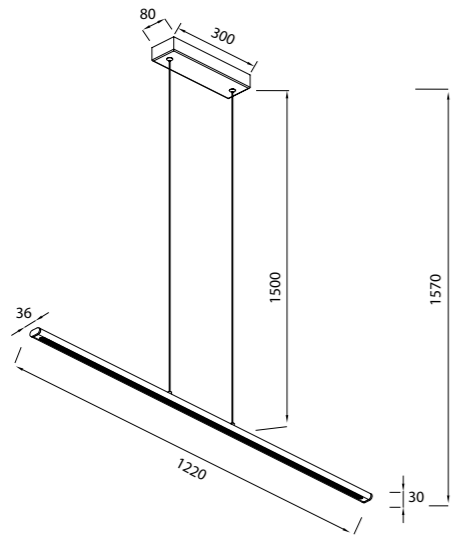

Aluminio/Hierro/Acrílico-Aluminum/Iron/Acrylic 220-240V~50/60Hz CRI≥ 80 Cable: Transparente/2x1.5m

LINEAL

8954 Negro-Black
LED 38W-3000K-5150lm

8955 Oro-Gold
LED 38W-3000K-5150lm

LINEAL

LINEAL

8956 Blanco-White
LED 36W-3000K-4550lm