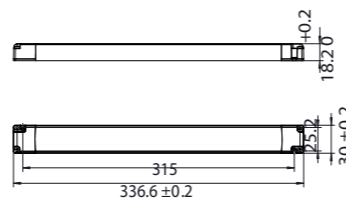

9402-100W 14L