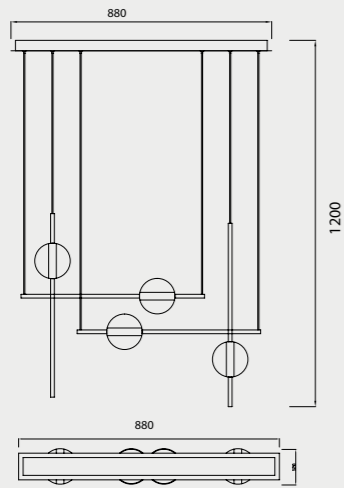

CUBA

7160 Oro/Negro-Gold/Black
LED 32W 3000K 2400lm