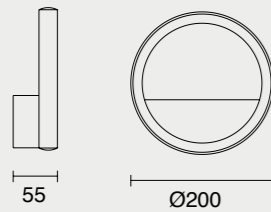

8596 Blanco-White
LED 8W 3000K 640lm

8592 Negro-Black
LED 8W 3000K 640lm