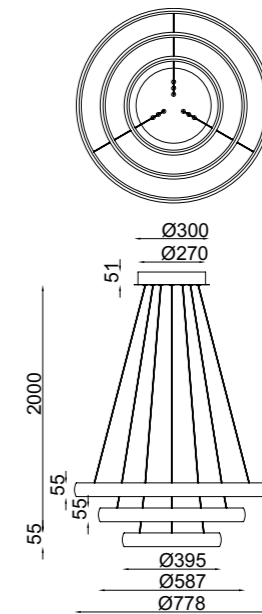

9429 Blanco-White
LED 70W-3000K-8800lm
Dimmable TRIAC

9428 Blanco-White
LED 122W-3000K-15250lm
Dimmable TRIAC

Aluminio+Hierro+silicona /Aluminium+Iron+Silicone 220-240V~50/60Hz CRI≥ 80 Cable: Transparente 2m