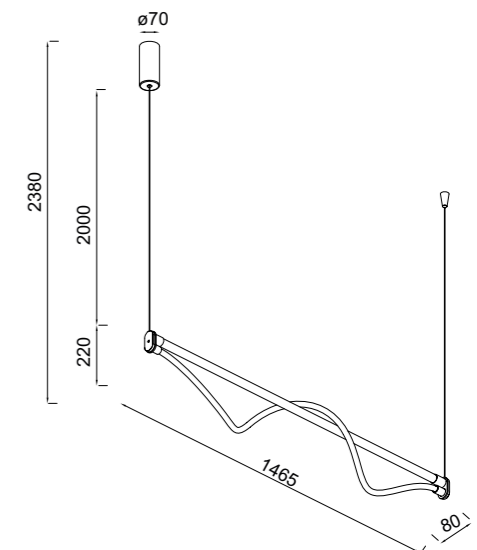

FUGAZ

8946 Blanco-White
LED 7W-3000K-960lm

8947 Negro-Black
LED 7W-3000K-960lm

8948 Camel-Camel
LED 7W-3000K-960lm

8950 Oro-Gold
LED 7W-3000K-960lm

8951 Negro-Black
LED 38W-3000K-5050lm

8952 Oro-Gold
LED 38W-3000K-5050lm