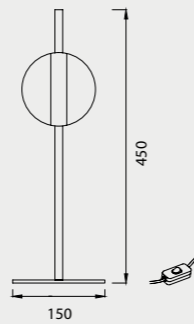

7164 Oro/Negro-Gold/Black
LED 8W 3000K 600lm