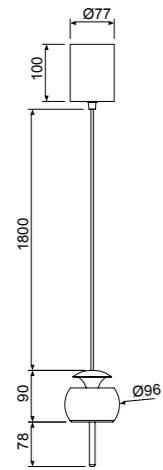

8407 Cromo negro-Black chrome
LED 12W 3000K 1100lm