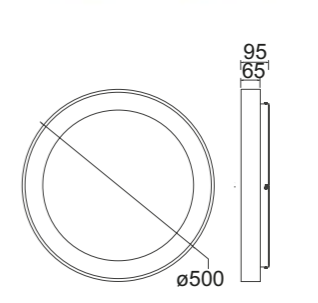

warm white 2700K natural 4000K cool white 5000K
Dimmable
Remote Control RF
ON / OFF 30,000
LED life / LED life 30,000 h
LED INCLUDED
5 años WARRANTY GARANTIA LED
IP20