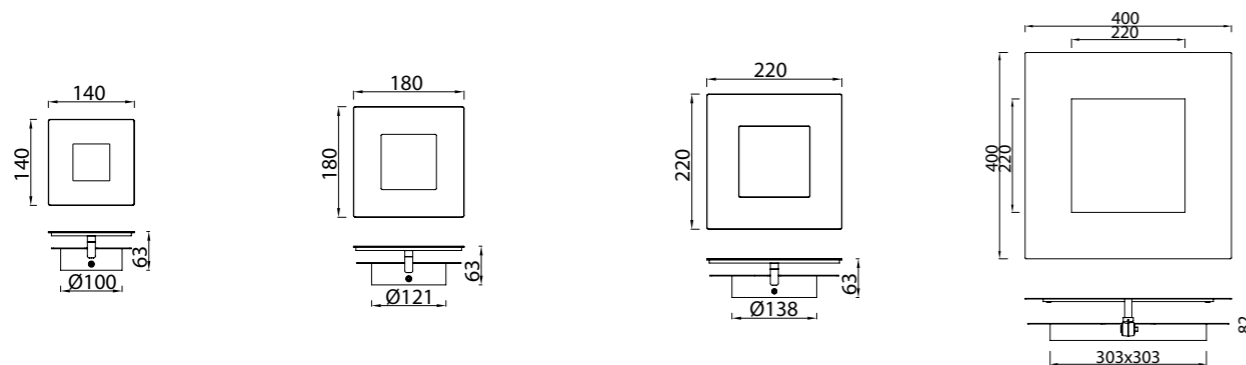

DALIA

REFERENCE	K	LED WATT	LUMENS	FINISH	SIZES	MOTION-ROTATE
8110	3000K	12W	840lm	Blanco-White	140 x 140	↻
8111	3000K	12W	840lm	Blanco+Oro-White+Gold	140 x 140	↻
8112	3000K	12W	840lm	Negro+Oro-Black+Gold	140 x 140	↻
8113	3000K	12W	840lm	Corten+Oro-Corten+Gold	140 x 140	↻
8114	3000K	18W	1260lm	Blanco-White	180 x 180	↻
8115	3000K	18W	1260lm	Blanco+Oro-White+Gold	180 x 180	↻
8116	3000K	18W	1260lm	Negro+Oro-Black+Gold	180 x 180	↻
8117	3000K	18W	1260lm	Corten+Oro-Corten+Gold	180 x 180	↻
8118	3000K	24W	1680lm	Blanco-White	220 x 220	↻
8119	3000K	24W	1680lm	Blanco+Oro-White+Gold	220 x 220	↻
8120	3000K	24W	1680lm	Negro+Oro-Black+Gold	220 x 220	↻
8121	3000K	24W	1680lm	Corten+Oro-Corten+Gold	220 x 220	↻
8143	3000K	40W	2800lm	Blanco-White	400 x 400	↻
8144	3000K	40W	2800lm	Blanco+Oro-White+Gold	400 x 400	↻
8145	3000K	40W	2800lm	Negro+Oro-Black+Gold	400 x 400	↻
8146	3000K	40W	2800lm	Corten+Oro-Corten+Gold	400 x 400	↻

Blanco-White   Blanco+Oro-White+Gold   Negro+Oro-Black+Gold   Corten+Oro-Corten+Gold

Aluminio-Aluminium 220-240V~ 50/60Hz CRI≥ 80