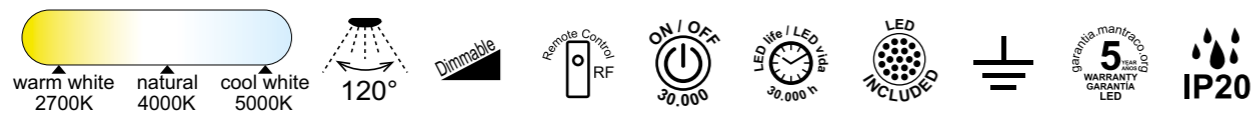

8036 Oro-Gold
LED 100W 2700K-5000K 6000lm

Metal/Acrílico/ABS-Metal/Acrylic/ABS 220-240V~ 50/60Hz CRI≥ 80 R00129 Incluido