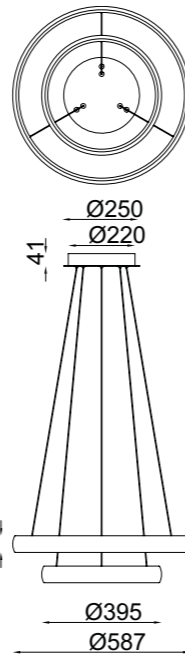

9429 Blanco-White
LED 70W-3000K-8800lm
Dimmable TRIAC

9428 Blanco-White
LED 122W-3000K-15250lm
Dimmable TRIAC

Aluminio+Hierro+silicona /Aluminium+Iron+Silicone 220-240V~50/60Hz CRI≥ 80 Cable: Transparente 2m