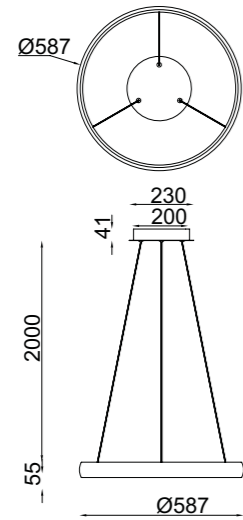

9429 Blanco-White
LED 70W-3000K-8800lm
Dimmable TRIAC

9428 Blanco-White
LED 122W-3000K-15250lm
Dimmable TRIAC

Aluminio+Hierro+silicona /Aluminium+Iron+Silicone 220-240V~50/60Hz CRI≥ 80 Cable: Transparente 2m