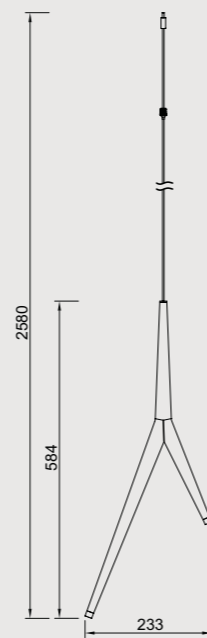

9245 Oro-Gold
LED 4.7W 3000K 400lm