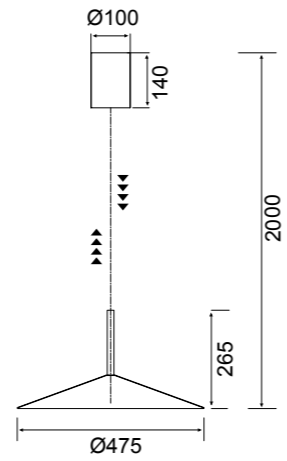

7898 Verde-Green
LED 16W 3000K 1200lm