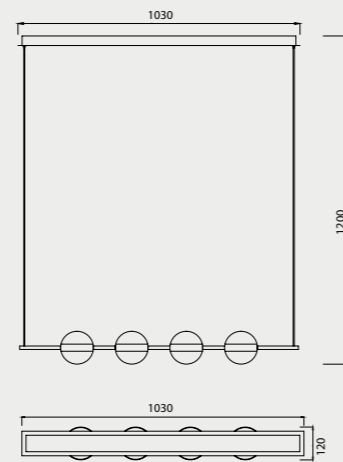

7161 Oro/Negro-Gold/Black
LED 32W 3000K 2400lm

Metal/Acrílico-Metal/Acrylic 220-240V~ 50/60Hz CRI ≥80