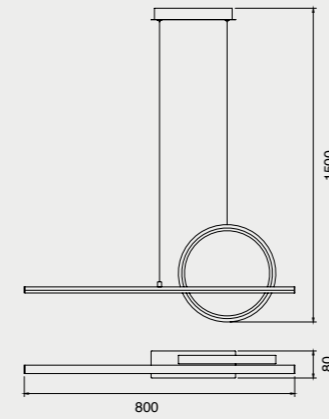

7192 Blanco-White
LED 30W 3000K 2400lm