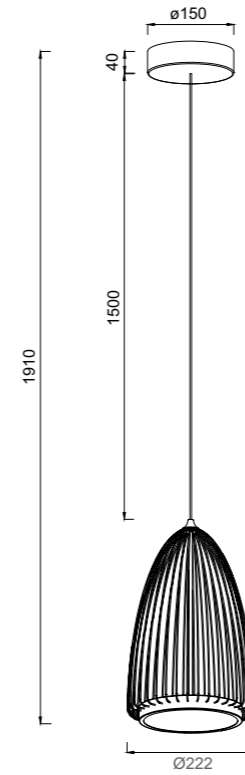

Metal/Acrílico-Metal/Acrylic 220-240V~50/60Hz CRI≥ 80

SMART

by Mantra team

SMART

SMART

9016 Negro-Black
LED 43W-3000K-5700lm

9017 Negro-Black
LED 20W-3000K-2750lm

Metal/PS 220-240V~50/60Hz CRI≥ 80 Negro/1.5m