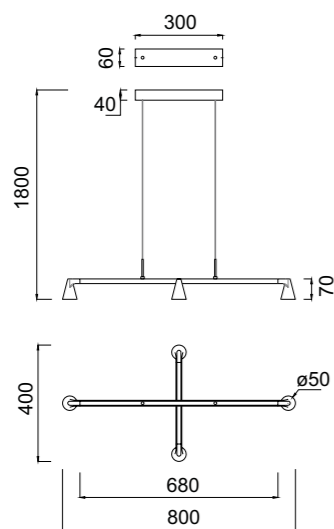

9408 Negro-Black
LED 42W-3000K-3600lm
Dimmable TRIAC