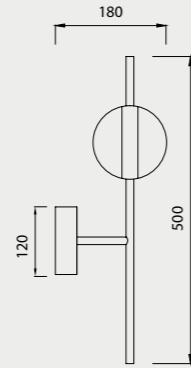

CUBA

7163 Oro/Negro-Gold/Black
LED 8W 3000K 600lm