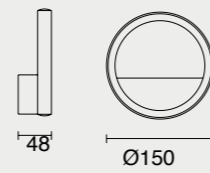

7194 Blanco-White
LED 8W 3000K 640lm

7144 Negro-Black
LED 8W 3000K 640lm