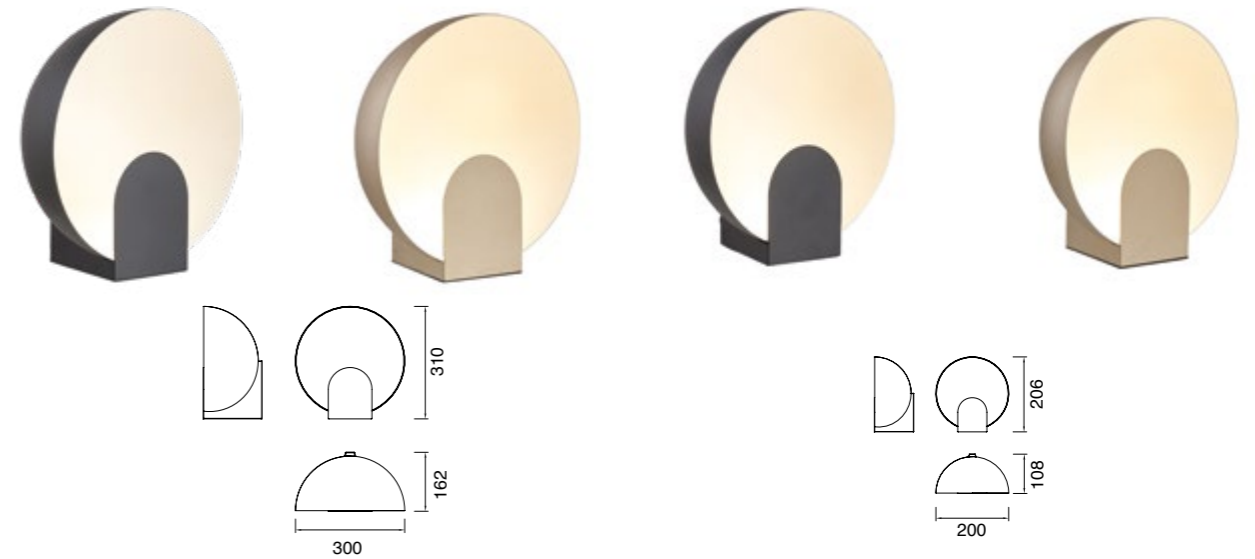

ÓCULO

by Mantra team

ÓCULO

8431 Negro-Black
LED 12W 3000K 1080lm

8432 Oro-Gold
LED 12W 3000K 1080lm

8433 Negro-Black
LED 5W 3000K 400lm

8434 Oro-Gold
LED 5W 3000K 400lm

8590 Negro-Black
LED 5W 3000K 400lm