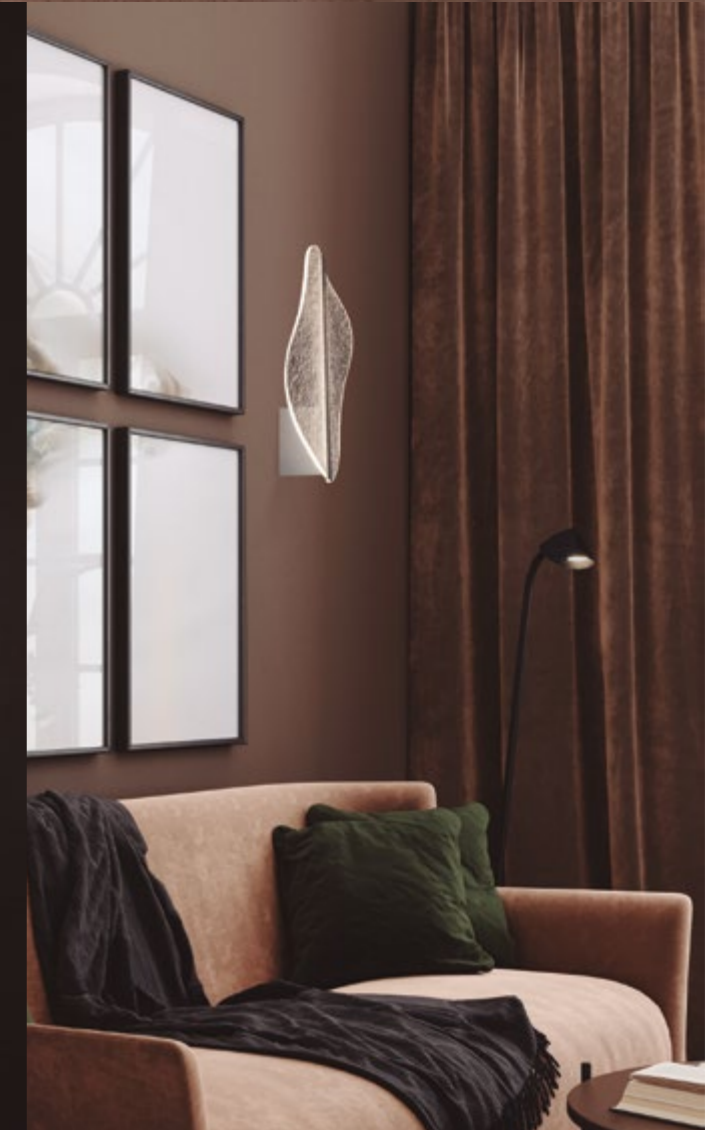

7836 Blanco-White
LED 12W 3000K 700lm