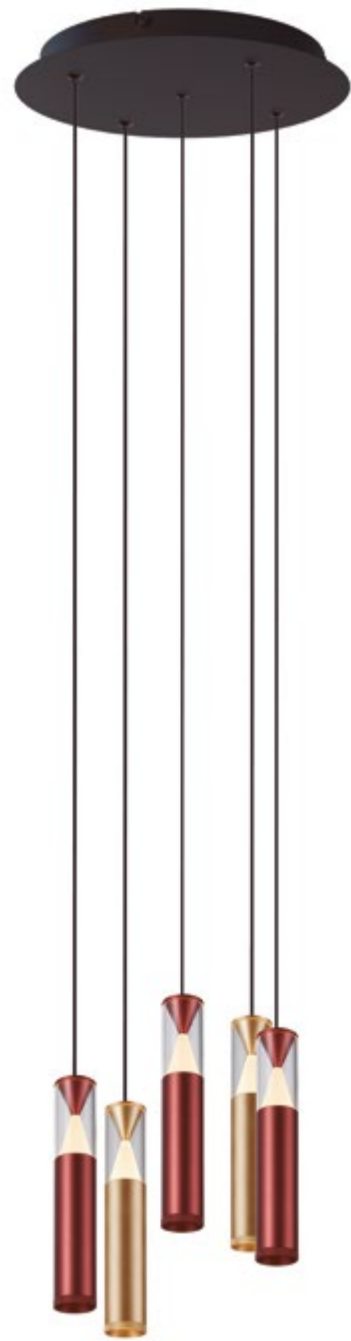

MOANA **NEW**

by Mantra team

MODULAR LIGHTS

Florón/Plate
Ref 9386 -1L
Colgante/Pendant
9339 x2
9340 x2
9337 x2
9336 x2

Florón/Plate
Ref 9381 -1L
Colgante/Pendant
9337 x4

SPARK **NEW**

by Mantra team

Florón/Plate
Ref 9365 -5L