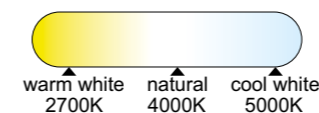

FROZEN

by Mantra Team

9182 Blanco-White
LED 45W 2700K-5000K 5220lm

9183 Blanco-White
LED 30W 2700K-5000K 3420lm

R00147(433MHz)

Metal/Acrílico-Metal/Acrylic 220-240V~ 50/60Hz CRI≥ 80-R00147 Incluido

FUGAZ

by Mantra team