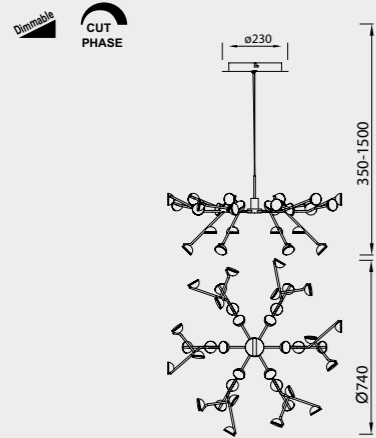

ADN

by Mantra Team

6260 Blanco mate-Matte white
LED 100W 3000K 7250lm

8651 Blanco mate-Matte white
LED 108W 3000K 7250lm
Dimmable