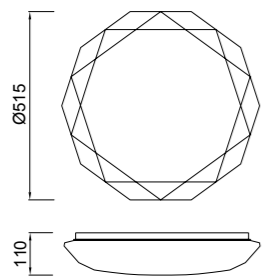

5000K 3000K
ON / OFF
LED life / LED vida
LED INCLUDED
5 años de garantía
IP20

Metal/Acrílico-Metal/Acrylic 220-240V~ 50/60Hz