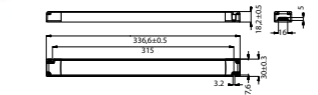

9404-60W 4-5-8L

9405-96W 5L ROUND

9406 -100W 8L ROUND / 14L

9407-150W 24L

9211 Blanco-White
LED 4W 3000K 320lm

9220 Negro-Black
LED 4W 3000K 320lm

9229 Oro-Gold
LED 4W 3000K 320lm

9235 Blanco-White
LED 4.7W 3000K 400lm