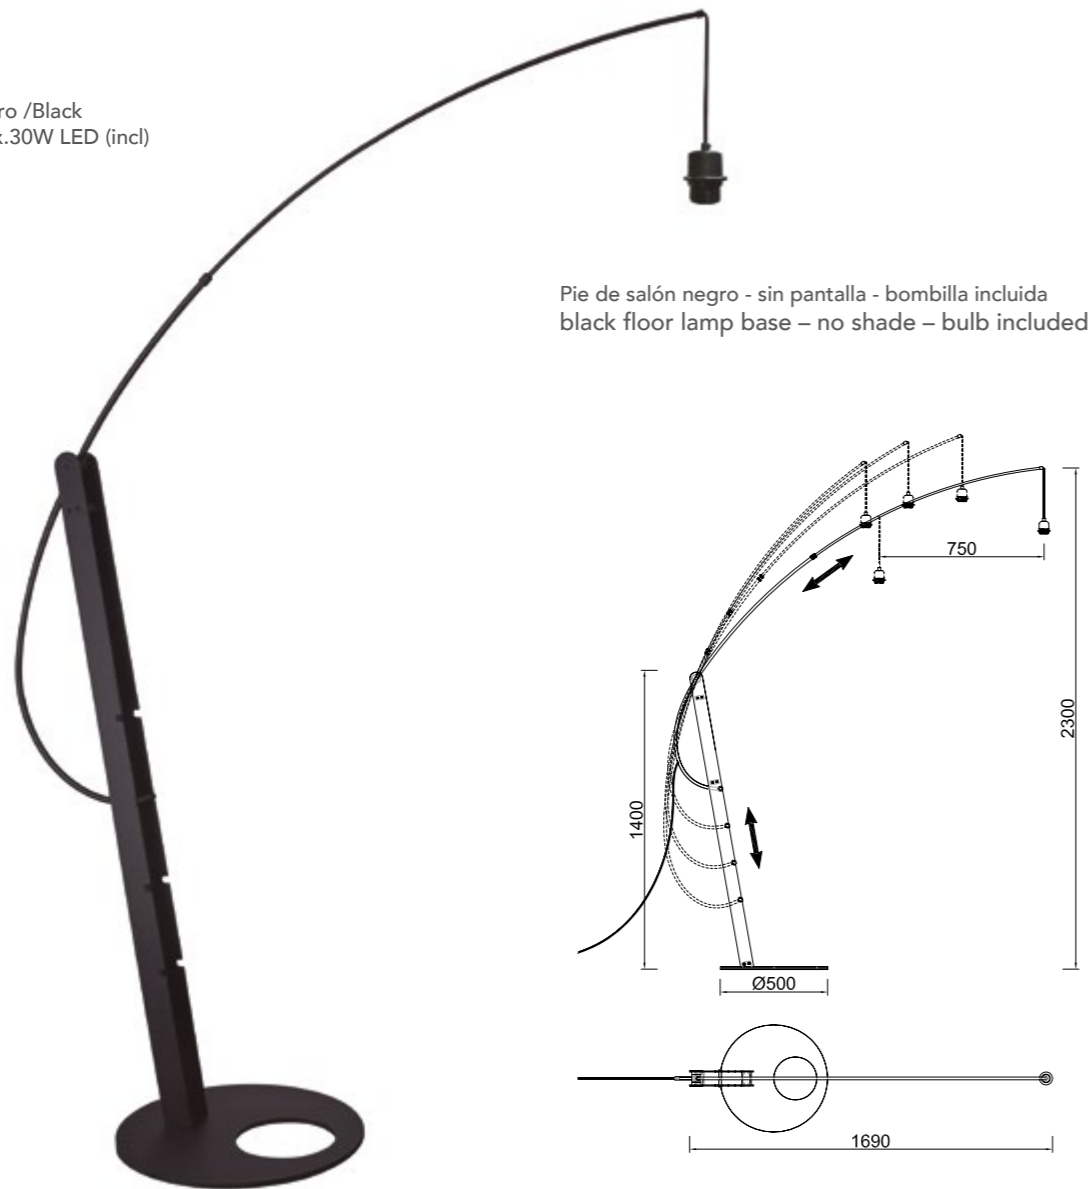

Pie de salón negro - sin pantalla - bombilla incluida
black floor lamp base - no shade - bulb included

E27 1x 30W LED
bombilla incluida - bulb included

R09295 Incluido/Included
CCT 2700K-3200K-4000K

Tela/Acero-Fabric/Steel 100-240V~ 50/60Hz

9446 Negro /Black
1x E27 máx.30W LED (incl)

Pie de salón negro - sin pantalla - bombilla incluida
black floor lamp base - no shade - bulb included

E27 1x 30W LED
bombilla incluida - bulb included

R09295 Incluido/Included
CCT 2700K-3200K-4000K