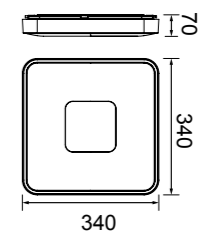

Metal/Acrílico/ABS-Metal/Acrylic/ABS 220-240V~ 50/60Hz CRI≥ 80 R00129 Incluido