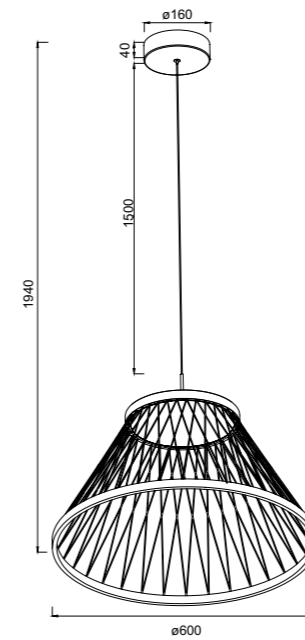

8980 Gris-Grey
LED 20W-3000K-2750lm

Metal/Aluminio/PS-Metal/Aluminum/PS 220-240V~50/60Hz CRI≥ 80 Cable: Negro/1.5m

ROLLER

by Mantra team

ROLLER

ROLLER

ROLLER

8409 Naranja-Orange
LED 12W 3000K 500lm