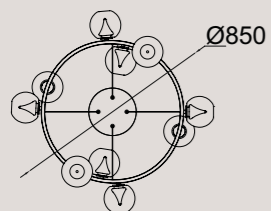

ANDRÓMEDA **NEW**

9555 Oro-Gold
LED 50W-3000K-4500lm