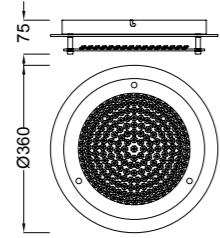

CRYSTAL LED MIRROR

5090 Cromo-Chrome
LED 12W 4000K1200lm

5091 Cromo-Chrome
LED 18W 4000K 1800lm

5092 Cromo-Chrome
LED 21W 4000K 2100lm