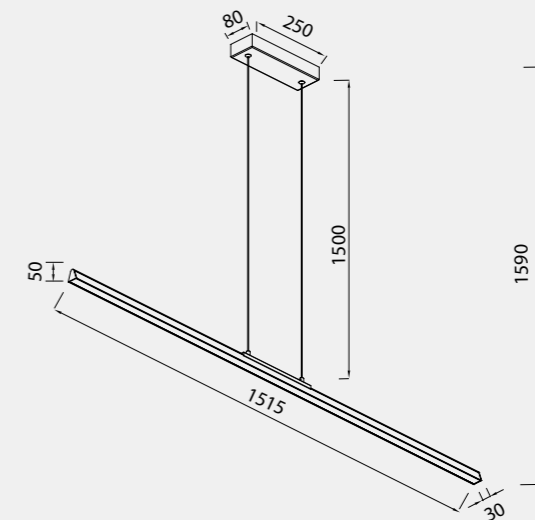

8957 Negro-Black
LED 36W-3000K-4550lm

8958 Oro-Gold
LED 36W-3000K-4550lm

8959 Blanco-White
LED 54W-3000K-6400lm

8960 Negro-Black
LED 54W-3000K-6400lm

8961 Oro-Gold
LED 54W-3000K-6400lm

LINEAL

8962 Blanco-White
LED 22W-3000K-3050lm