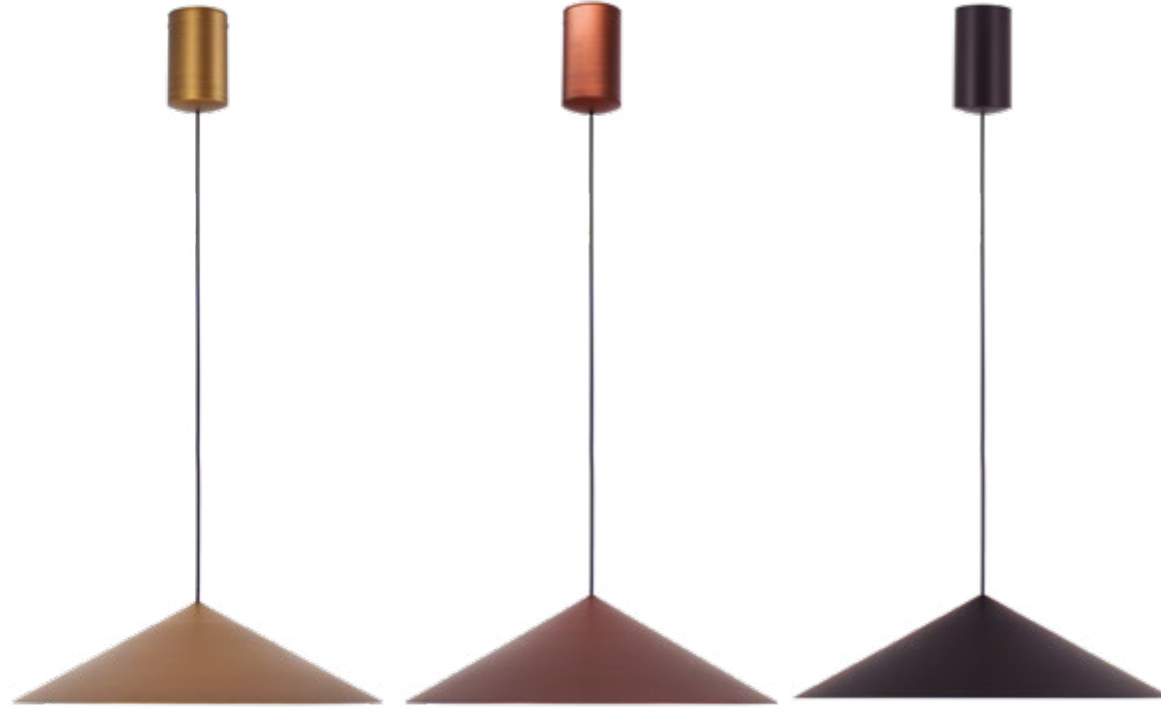

CONO **NEW**

9455 Cuero-Leather
LED 10W-3000K-940lm
Dimmable TRIAC

9456 Cobre-Copper
LED 10W-3000K-940lm
Dimmable TRIAC

9457 Negro-Black
LED 10W-3000K-940lm
Dimmable TRIAC

Aluminio/Aluminum 220-240V~50/60Hz CRI≥ 80 Cable: negro/2m