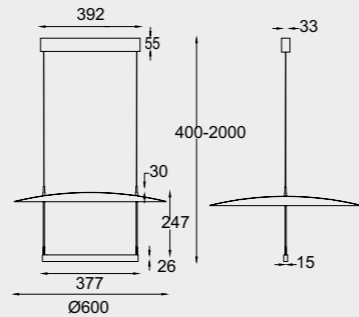

SUN II NEW

by Mantra team

SUN II **NEW**

9422 Negro-Black
LED 23W-3000K-2640lm
DIMMABLE (3-STEP-DIM)

9423 Negro-Black
LED 30W-3000K-2920lm
DIMMABLE (3-STEP-DIM)

9424 Negro-Black
LED 39W-3000K-3510lm
DIMMABLE (3-STEP-DIM)