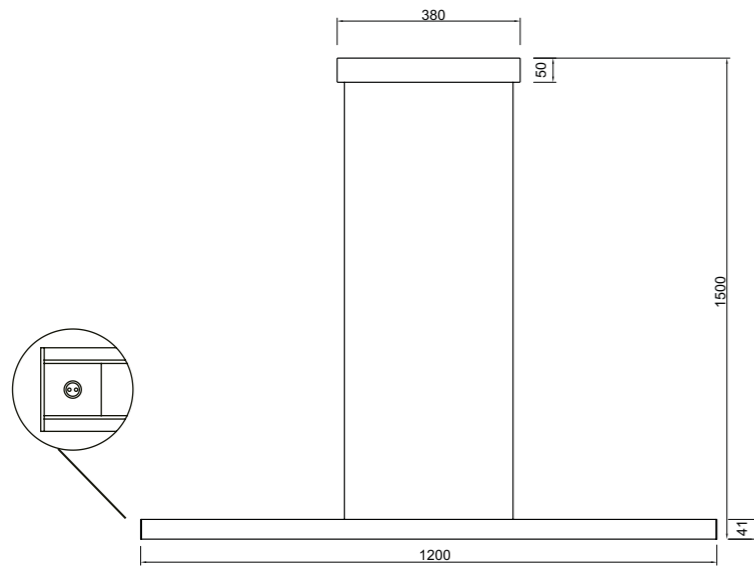

8978 Café-Coffee
LED 12W-3000K-1550lm

8979 Blanco-White
LED 12W-3000K-1550lm

LINEAL

by Mantra team

LINEAL

9034 Blanco-White
LED 24W-3000K-2970lm

9035 Negro-Black
LED 24W-3000K-2970lm

9036 Oro-Gold
LED 24W-3000K-2970lm