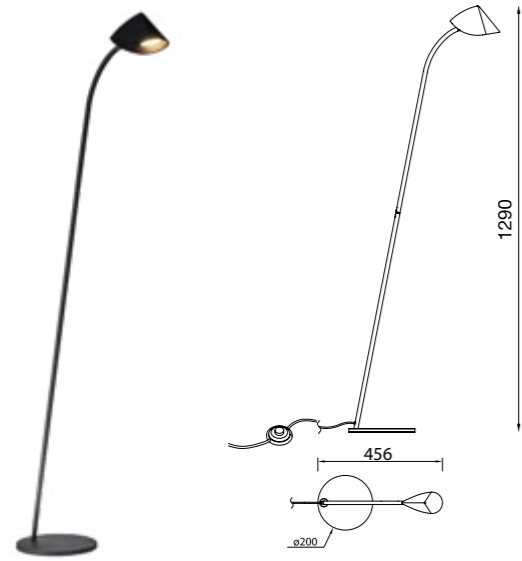

Metal/Acrílico-Metal/Acrylic 220-240V~ 50/60Hz CRI≥ 80

CAPUCCINA

by José Ignacio Ballester

CAPUCCINA

7585 Negro-Black
LED 8,5W 3000K 600lm

7584 Negro-Black
LED 8,5W 3000K 610lm

7587 Negro-Black
LED 8,5W 3000K 610lm