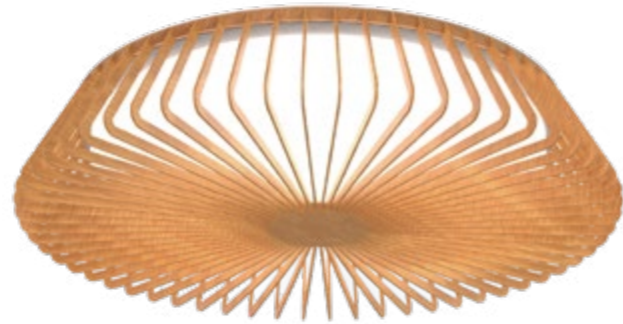

R00135 (2.4G)

HIMALAYA CEILING

by Santiago Sevillano Studio

HIMALAYA

7963 Blanco-White
LED 80W 2700K-5000K 3500lm

7964 Madera-Wood
LED 80W 2700K-5000K 3500lm

7965 Negro-Black
LED 80W 2700K-5000K 3500lm

R00129