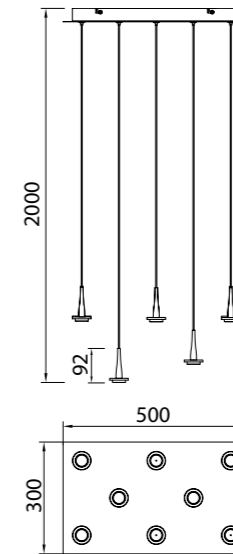

8932 Oro-Gold
LED 25W-3000K-2500lm

8933 Oro-Gold
LED 40W-3000K-4000lm

8935 Oro-Gold
LED 70W-3000K-7050lm

8937 Oro-Gold
LED 120W-3000K-12100lm

8931 Oro-Gold
LED 5W-3000K-500lm

8934 Oro-Gold
LED 40W-3000K-4000lm