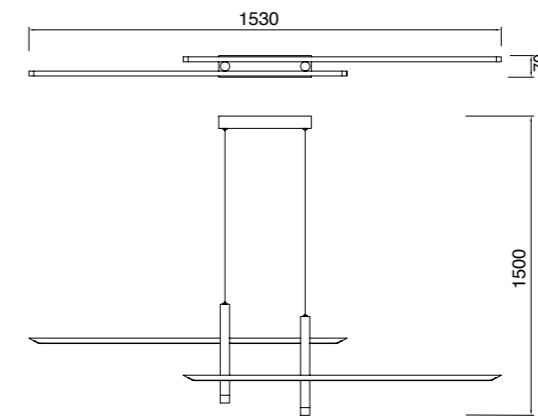

ESPARTA

7980 Blanco+Oro-White+Gold
LED 30W 3000K 1400lm

7981 Negro+Oro-Black+Gold
LED 30W 3000K 1400lm

7982 Blanco+Oro-White+Gold
LED 50W 3000K 2100lm

7983 Negro+Oro-Black+Gold
LED 50W 3000K 2100lm

Aluminio+Metal/Aluminum+Metal 220-240V~ 50/60Hz CRI≥ 80

Aluminio+Metal/Aluminum+Metal 220-240V~ 50/60Hz CRI≥ 80