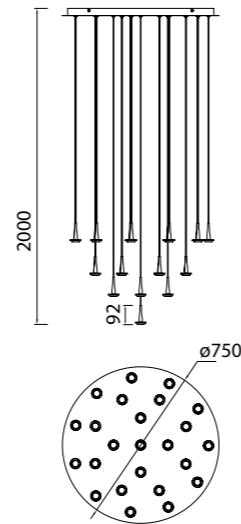

8932 Oro-Gold
LED 25W-3000K-2500lm

8933 Oro-Gold
LED 40W-3000K-4000lm

8935 Oro-Gold
LED 70W-3000K-7050lm

8937 Oro-Gold
LED 120W-3000K-12100lm

8931 Oro-Gold
LED 5W-3000K-500lm

8934 Oro-Gold
LED 40W-3000K-4000lm