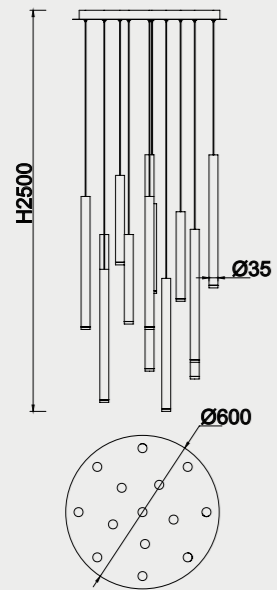

Color cable-Color wire
Negro-Black

Longitud cable-Wire length
14 x 2m

8082 Multicolor-Multicolour
LED 48W 3000K 3360lm

- 2 × Blanco-White
- 2 × Negro-Black
- 2 × Oro-Gold
- 2 × Corten-Corten

Color cable-Color wire
Negro-Black