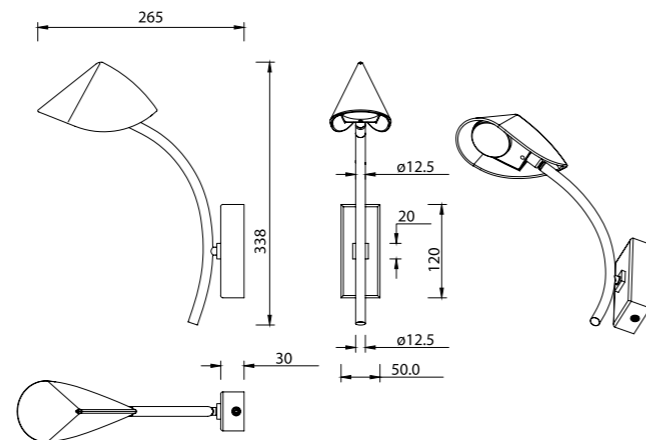

7578 Negro-Black
LED 61,5W 3000K 4000lm

7579 Negro-Black
LED 45W 3000K 3100lm

7580 Negro-Black
LED 44,5W 3000K 3100lm

7581 Negro-Black
LED 45W 3000K 3200lm

7582 Negro-Black
LED 30W 3000K 2100lm

CAPUCCINA

7583 Negro-Black
LED 6W 3000K 530lm