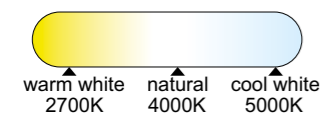

NISEKO II

REF	COLOR	LED	TEMP. COLOR	DIMMABLE	LÚMENESL	ÚMENES 360°	MANDO	APP
8629	Blanco-White	42W	2700K-5000K	▲	2500 lm	4900 lm	R00135 (2.4G)	x
8630	Negro-Black	42W	2700K-5000K	▲	2500 lm	4900 lm	R00135 (2.4G)	x
8631	Oro-Gold	42W	2700K-5000K	▲	2500 lm	4900 lm	R00135 (2.4G)	x
8632	Madera-Wood	42W	2700K-5000K	▲	2500 lm	4900 lm	R00135 (2.4G)	x
8633	Blanco-White6	2W	2700K-5000K	▲	3000 lm	7200 lm	R00135 (2.4G)	x
8634	Negro-Black	62W	2700K-5000K	▲	3000 lm	7200 lm	R00135 (2.4G)	x
8635	Oro-Gold	62W	2700K-5000K	▲	3000 lm	7200 lm	R00135 (2.4G)	x
8636	Madera-Wood	62W	2700K-5000K	▲	3000 lm	7200 lm	R00135 (2.4G)	x