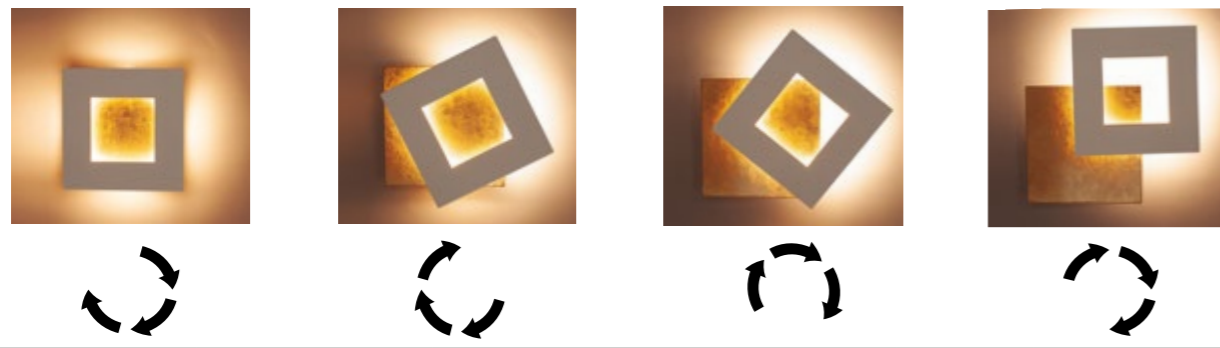

DALIA

REFERENCE	K	LED WATT	LUMENS	FINISH	SIZES	MOTION-ROTATE
8110	3000K	12W	840lm	Blanco-White	140 x 140	↻
8111	3000K	12W	840lm	Blanco+Oro-White+Gold	140 x 140	↻
8112	3000K	12W	840lm	Negro+Oro-Black+Gold	140 x 140	↻
8113	3000K	12W	840lm	Corten+Oro-Corten+Gold	140 x 140	↻
8114	3000K	18W	1260lm	Blanco-White	180 x 180	↻
8115	3000K	18W	1260lm	Blanco+Oro-White+Gold	180 x 180	↻
8116	3000K	18W	1260lm	Negro+Oro-Black+Gold	180 x 180	↻
8117	3000K	18W	1260lm	Corten+Oro-Corten+Gold	180 x 180	↻
8118	3000K	24W	1680lm	Blanco-White	220 x 220	↻
8119	3000K	24W	1680lm	Blanco+Oro-White+Gold	220 x 220	↻
8120	3000K	24W	1680lm	Negro+Oro-Black+Gold	220 x 220	↻
8121	3000K	24W	1680lm	Corten+Oro-Corten+Gold	220 x 220	↻
8143	3000K	40W	2800lm	Blanco-White	400 x 400	↻
8144	3000K	40W	2800lm	Blanco+Oro-White+Gold	400 x 400	↻
8145	3000K	40W	2800lm	Negro+Oro-Black+Gold	400 x 400	↻
8146	3000K	40W	2800lm	Corten+Oro-Corten+Gold	400 x 400	↻