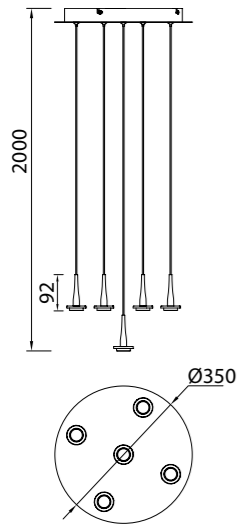

ANDRÓMEDA

8932 Oro-Gold
LED 25W-3000K-2500lm