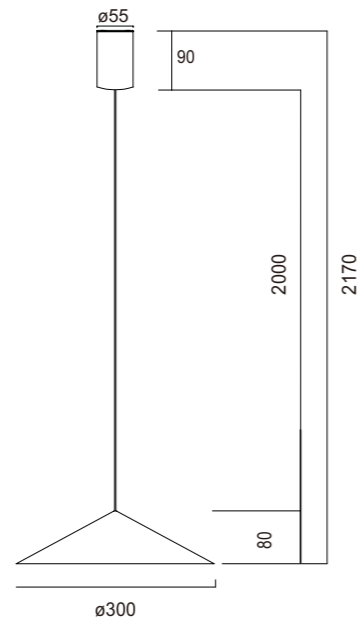

CONO **NEW**

9455 Cuero-Leather
LED 10W-3000K-940lm
Dimmable TRIAC

9456 Cobre-Copper
LED 10W-3000K-940lm
Dimmable TRIAC

9457 Negro-Black
LED 10W-3000K-940lm
Dimmable TRIAC

Aluminio/Aluminum 220-240V~50/60Hz CRI≥ 80 Cable: negro/2m