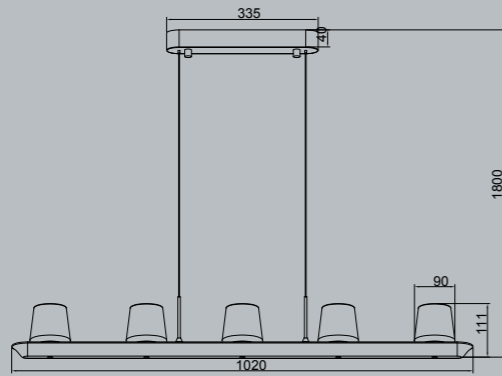

ALABASTRO NEW

9435 Ceniza-Ceniza
LED 55W-3000K- 4500lm
(3-STEP)