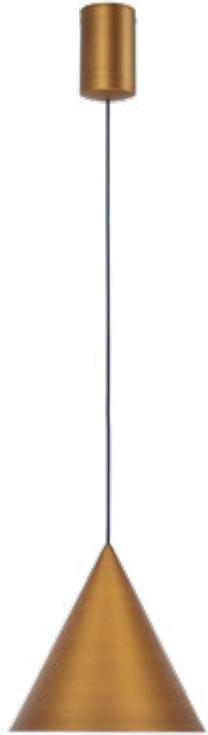

CONO **NEW**

9449 Cuero-Leather
LED 10W-3000K-940lm
Dimmable TRIAC