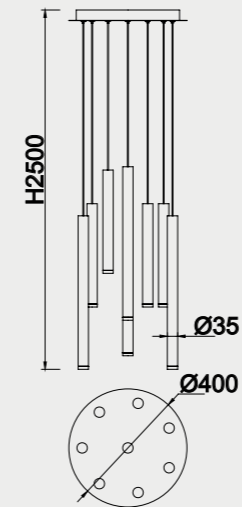

8082 Multicolor-Multicolour
LED 48W 3000K 3360lm

- 2 × Blanco-White
- 2 × Negro-Black
- 2 × Oro-Gold
- 2 × Corten-Corten

Color cable-Color wire
Negro-Black

Longitud cable-Wire length
8 x 2m