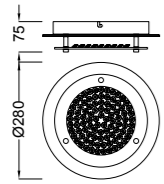

CRYSTAL LED MIRROR

5090 Cromo-Chrome
LED 12W 4000K1200lm

5091 Cromo-Chrome
LED 18W 4000K 1800lm

5092 Cromo-Chrome
LED 21W 4000K 2100lm