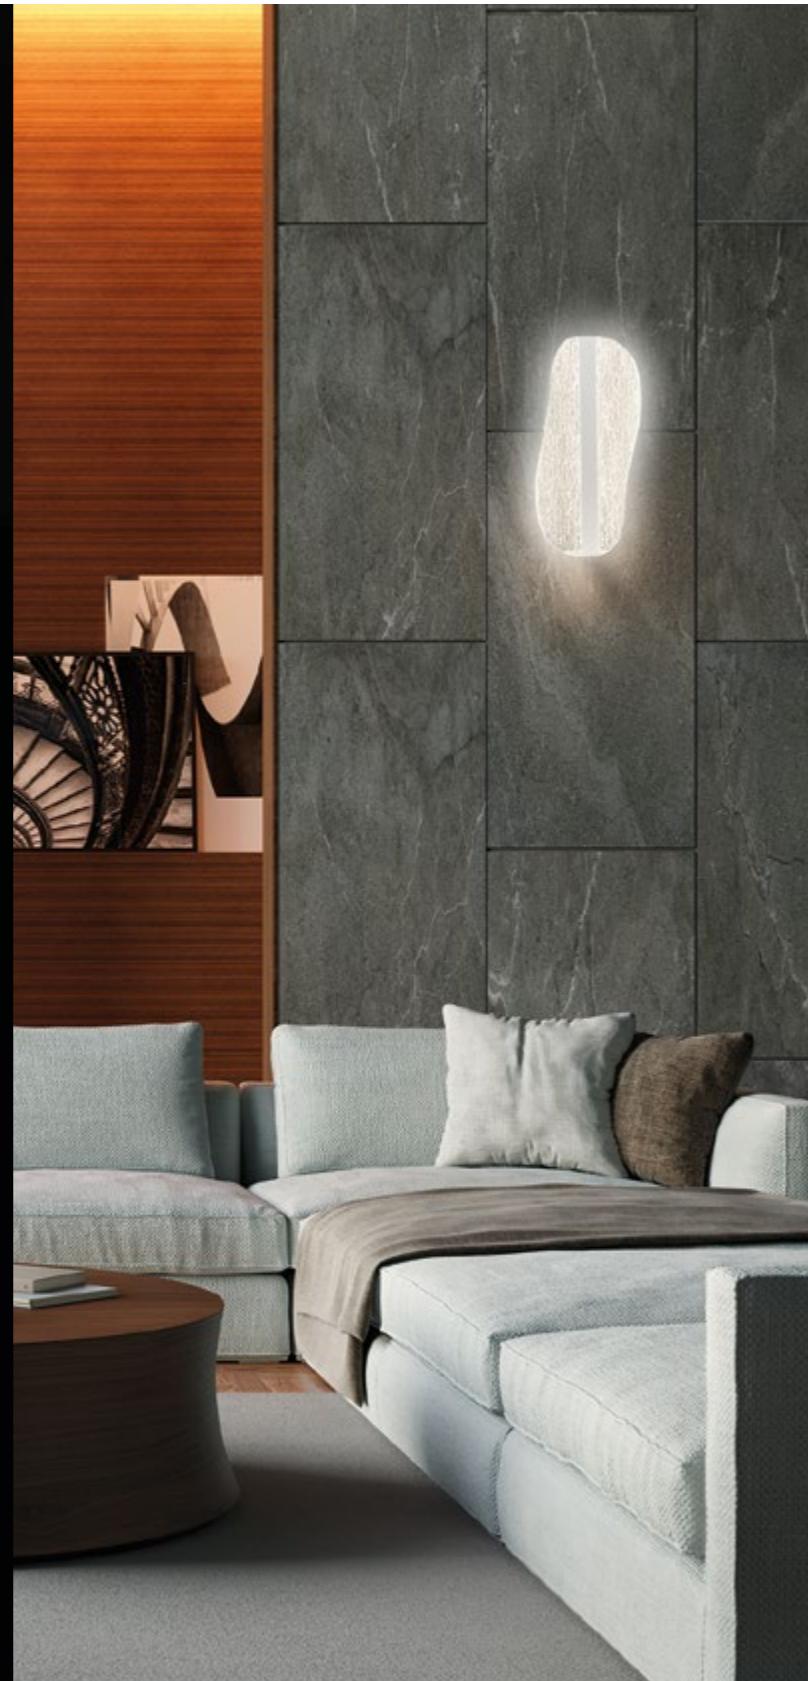

BIANCA

7767 Blanco-White
LED 15W 3000K 850lm

8211 Blanco-White Dimmable
LED 15W 3000K 850lm