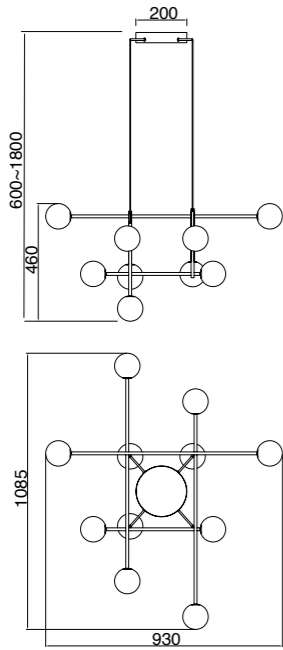

CELLAR

7630 Negro-Black
11LxG4 máx. 5W LED (incl)