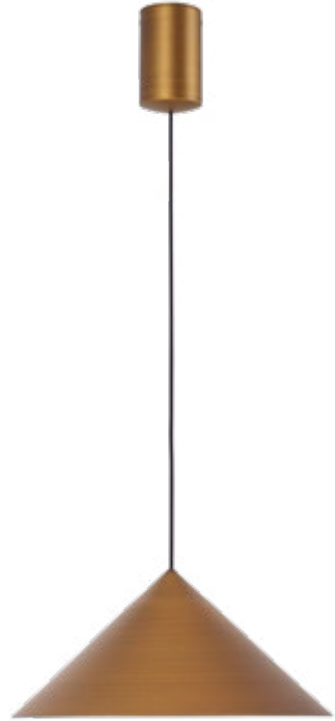

CONO **NEW**

9452 Cuero-Leather
LED 10W-3000K-940lm
Dimmable TRIAC

9453 Cobre-Copper
LED 10W-3000K-940lm
Dimmable TRIAC