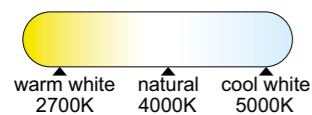

HIMALAYA

7966 Blanco-White
LED 56W 2700K-5000K 2500lm

7967 Madera-Wood
LED 56W 2700K-5000K 2500lm

7968 Negro-Black
LED 56W 2700K-5000K 2500lm

R00129

PC/Acrílico-PC/Acrylic 220-240V~ 50/60Hz CRI≥ 80-R00129 Incluido Registered N° 007663331-0019