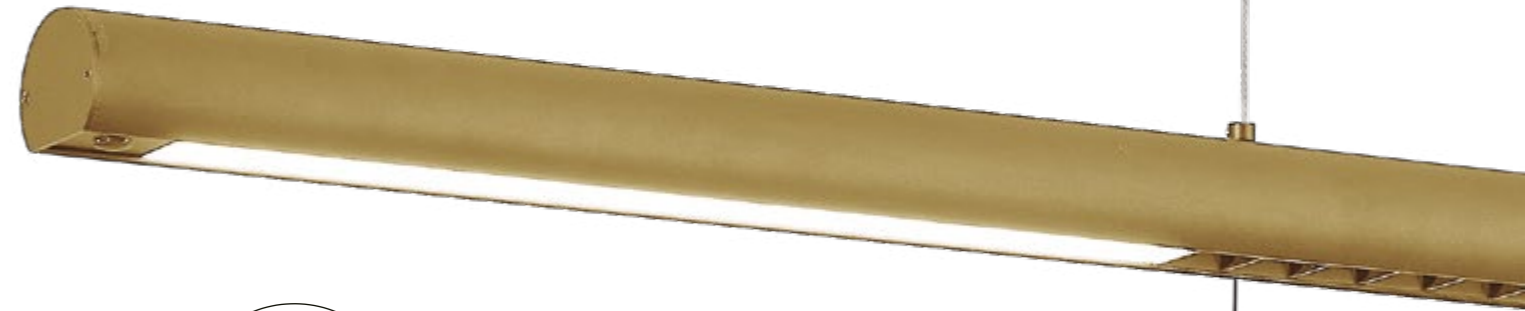

8978 Café-Coffee
LED 12W-3000K-1550lm

8979 Blanco-White
LED 12W-3000K-1550lm

LINEAL

by Mantra team

LINEAL

9034 Blanco-White
LED 24W-3000K-2970lm

9035 Negro-Black
LED 24W-3000K-2970lm

9036 Oro-Gold
LED 24W-3000K-2970lm