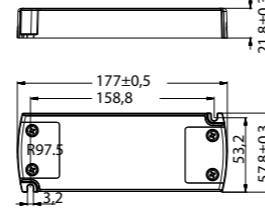

9401-50W 8L