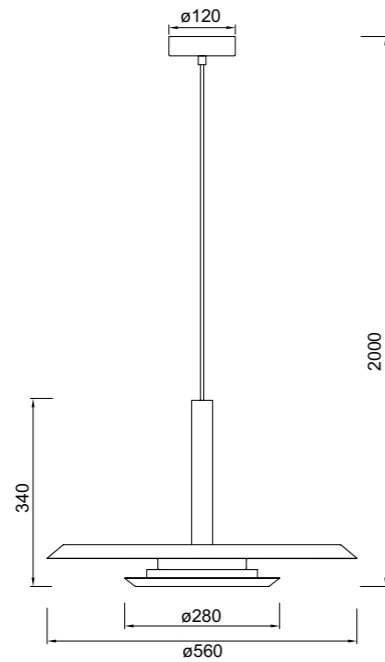

8983 Negro/Oro-Gold/Black
LED 33W-3000K-4350lm

TINA

by Mantra team

TINA

9000 Blanco+Negro-White+Black
LED 24W-3000K-2900lm

9001 Blanco+Negro-White+Black
LED 18W-3000K-2350lm

TINA

9002 Blanco+Negro-White+Black
LED 24W-3000K-2900lm