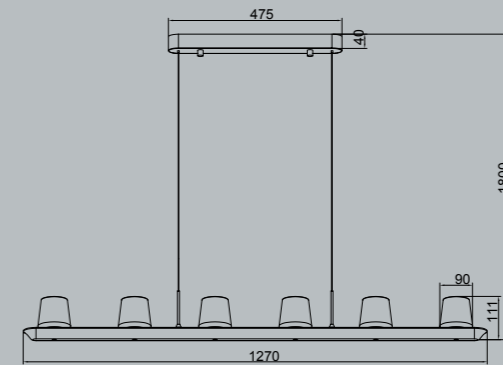

Metal-Cristal/ Metal-Glass 220-240V~50/60Hz CRI≥ 80

9436 Ceniza-Ceniza
LED 62W-3000K- 5000lm
(3-STEP)