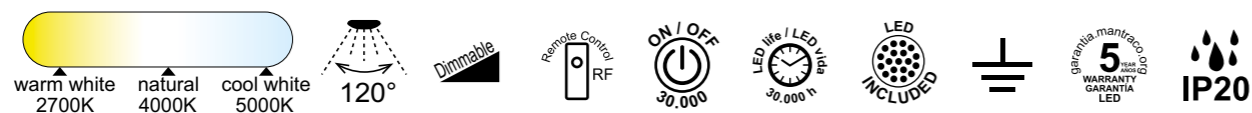

8038 Oro-Gold
LED 56W 2700K-5000K 2500lm

Metal/Acrílico/ABS-Metal/Acrylic/ABS 220-240V~ 50/60Hz CRI≥ 80 R00129 Incluido

Metal/Acrílico/ABS-Metal/Acrylic/ABS 220-240V~ 50/60Hz CRI≥ 80 R00129 Incluido