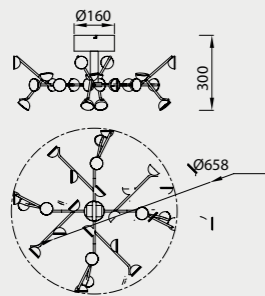

Aluminio-Aluminium 220-240V~ 50/60Hz CRI ≥80