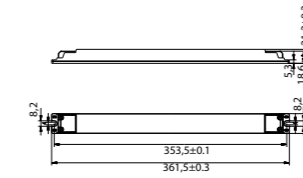

9404-60W 4-5-8L

9405-96W 5L ROUND

9406 -100W 8L ROUND / 14L

9407-150W 24L

9211 Blanco-White
LED 4W 3000K 320lm

9220 Negro-Black
LED 4W 3000K 320lm

9229 Oro-Gold
LED 4W 3000K 320lm

9235 Blanco-White
LED 4.7W 3000K 400lm