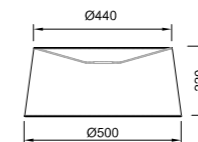

RUTI NEW
by Mantra team

9445 Negro /Black
1x E27 máx.30W LED (incl)

Tela/Acero-Fabric/Steel 100-240V~ 50/60Hz

9447
Pantalla/Shade
Crema /Cream

Tela/Acero-Fabric/Steel 100-240V~ 50/60Hz