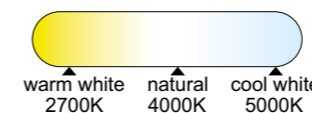

NISEKO II

REF	COLOR	LED	TEMP. COLOR	DIMMABLE	LÚMENESL	ÚMENES 360°	MANDO	APP
8629	Blanco-White	42W	2700K-5000K	▲	2500 lm	4900 lm	R00135 (2.4G)	x
8630	Negro-Black	42W	2700K-5000K	▲	2500 lm	4900 lm	R00135 (2.4G)	x
8631	Oro-Gold	42W	2700K-5000K	▲	2500 lm	4900 lm	R00135 (2.4G)	x
8632	Madera-Wood	42W	2700K-5000K	▲	2500 lm	4900 lm	R00135 (2.4G)	x
8633	Blanco-White6	2W	2700K-5000K	▲	3000 lm	7200 lm	R00135 (2.4G)	x
8634	Negro-Black	62W	2700K-5000K	▲	3000 lm	7200 lm	R00135 (2.4G)	x
8635	Oro-Gold	62W	2700K-5000K	▲	3000 lm	7200 lm	R00135 (2.4G)	x
8636	Madera-Wood	62W	2700K-5000K	▲	3000 lm	7200 lm	R00135 (2.4G)	x