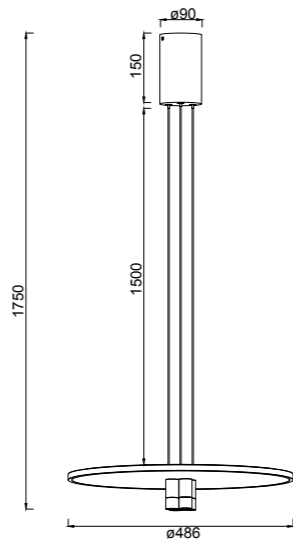

NÓMADA

8982 Negro/Oro-Gold/Black
LED 42W-3000K-5200lm

8983 Negro/Oro-Gold/Black
LED 33W-3000K-4350lm