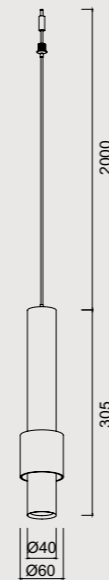

9328 Blanco-White
LED 6W 3000K 700lm

9329 Negro-Black
LED 6W 3000K 700lm

9330 Camel-Camel
LED 6W 3000K 700lm

9331 Oro-Gold
LED 6W 3000K 700lm

9341 Blanco-White
LED 5,5W 3000K 460lm

9342 Negro+Oro-Black+Gold
LED 5,5W 3000K 460lm