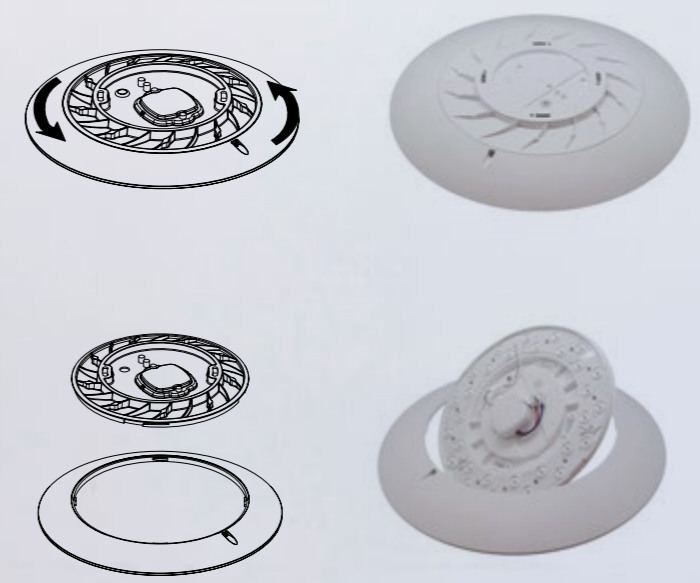

SLIM

7972 Blanco-White
LED 16W 3000K 1300lm

7971 Blanco-White
LED 16W 4000K 1400lm

7970 Blanco-White
LED 16W 5000K 1440lm

7975 Blanco-White
LED 24W 3000K 2050lm

7974 Blanco-White
LED 24W 4000K 2150lm

7973 Blanco-White
LED 24W 5000K 2200lm

7978 Blanco-White
LED 50W 3000K 4150lm

7977 Blanco-White
LED 50W 4000K 4250lm

7976 Blanco-White
LED 50W 5000K 4300lm

Acrílico/Acrylic 220-240V~ 50/60Hz CRI≥ 80

MODO DE USO