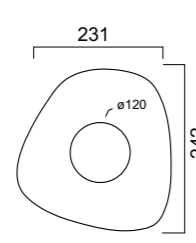

OFF

Aluminio-PET/Aluminum-PET 220-240V~50/60Hz CRI≥ 80