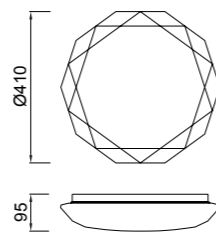

5000K 3000K
ON / OFF
LED life / LED vida
LED INCLUDED
5 años de garantía
IP20

Metal/Acrílico-Metal/Acrylic 220-240V~ 50/60Hz