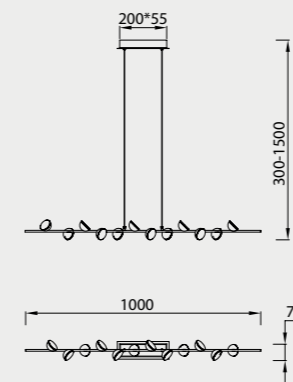

Aluminio-Aluminium 220-240V~ 50/60Hz CRI ≥80