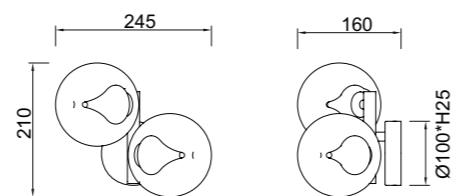

9555 Oro-Gold
LED 50W-3000K-4500lm

ANDRÓMEDA **NEW**

9553 Oro-Gold
LED 6W-3000K-500lm

9554 Oro-Gold
LED 12W-3000K-1000lm

3000K ON/OFF 30,000 LED life / LED life 30,000 h LED INCLUDED 5 YEAR WARRANTY GARANTIA LED IP20