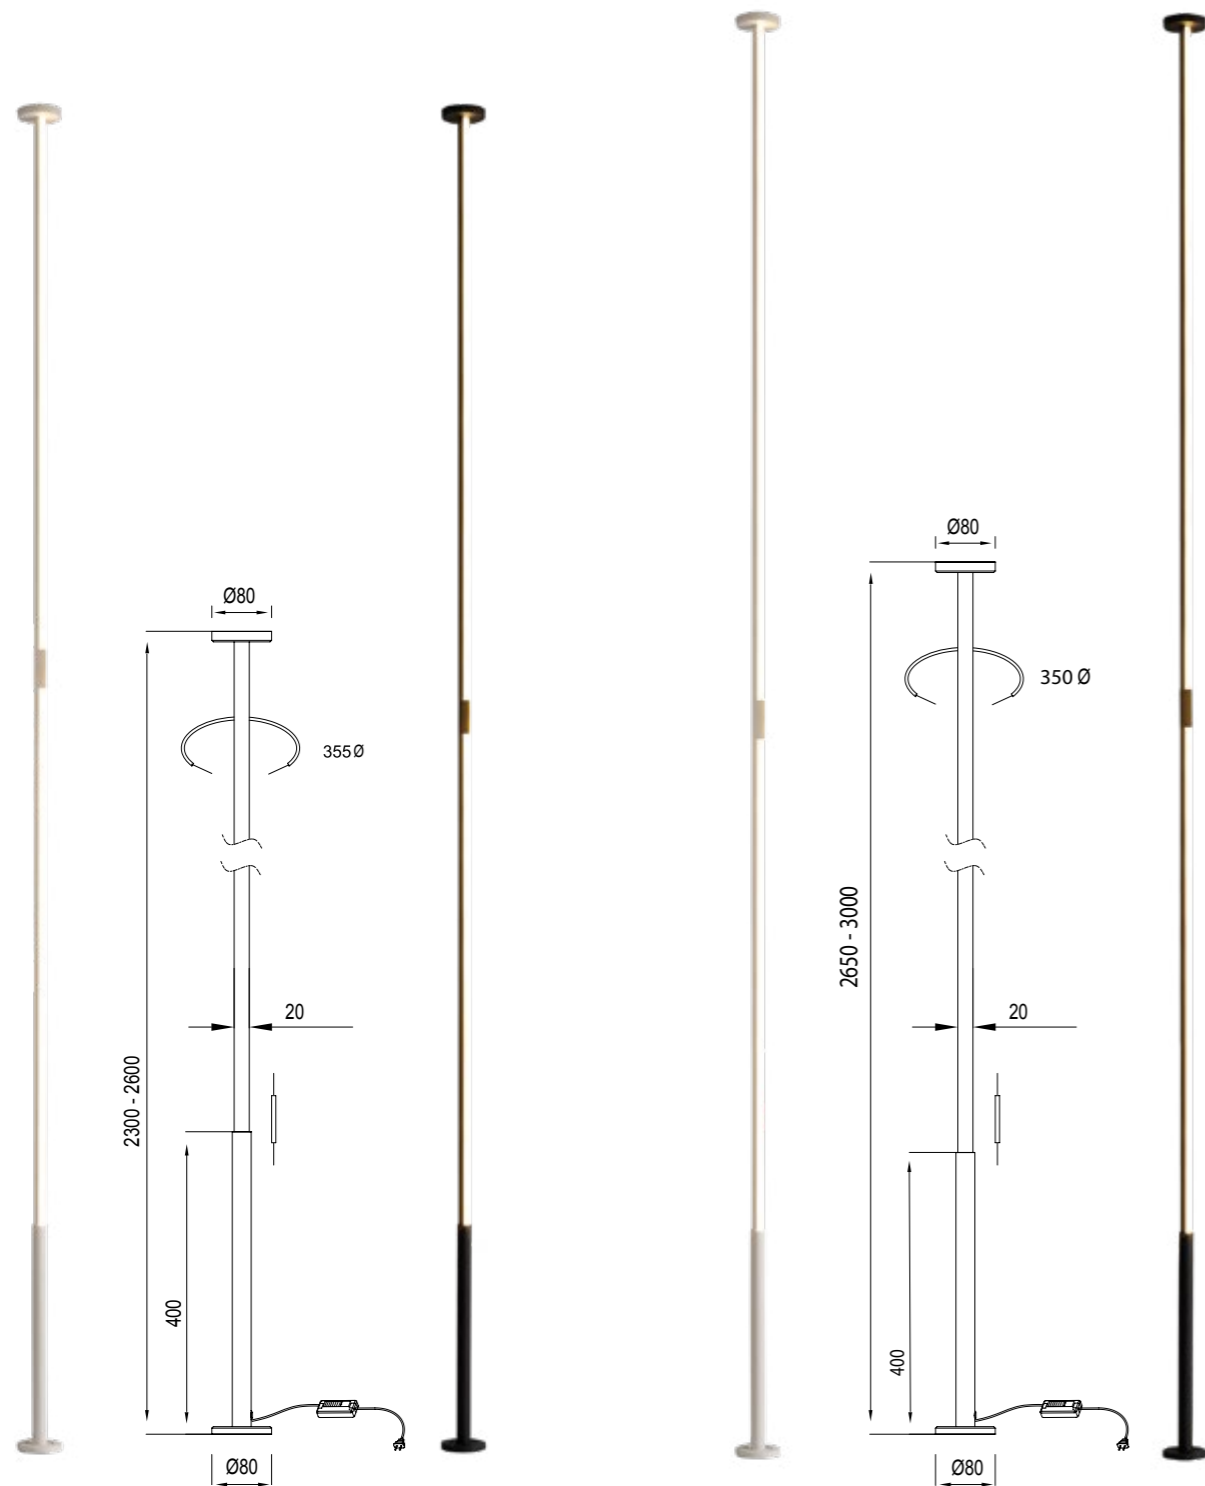

7346 Negro-Black
LED 44W 3000K 2600lm

Acero/Steel 220-240V~ 50/60Hz CRI≥ 80

VERTICAL

7358 Blanco-White
LED 36W 3000K 2160lm

7359 Negro-Black
LED 36W 3000K 2160lm

7353 Blanco-White
LED 40W 3000K 2400lm

7354 Negro-Black
LED 40W 3000K 2400lm