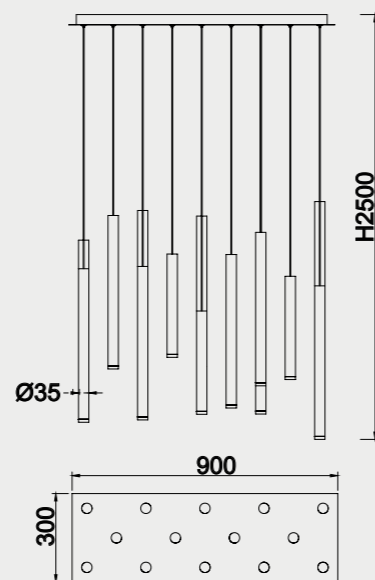

CALA

8085 Multicolor-Multicolour
LED 84W 3000K 5880lm

- 4 × Blanco-White
- 4 × Negro-Black
- 3 × Oro-Gold
- 3 × Corten-Corten

Color cable-Color wire
Negro-Black

Longitud cable-Wire length
14 x 2m

Metal/Aluminio-Metal/Aluminium 220-240V~ 50/60Hz CRI≥ 80

8083 Multicolor-Multicolour
LED 48W 3000K 3360lm

- 2 × Blanco-White
- 2 × Negro-Black
- 2 × Oro-Gold
- 2 × Corten-Corten

Color cable-Color wire
Negro-Black

Longitud cable-Wire length
8 x 2m