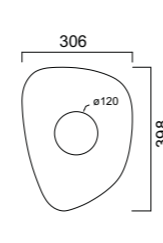

OFF

Aluminio-PET/Aluminum-PET 220-240V~50/60Hz CRI≥ 80