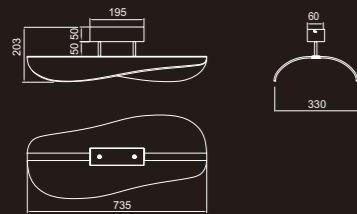

7835 Blanco-White
LED 40W 3000K 2450lm