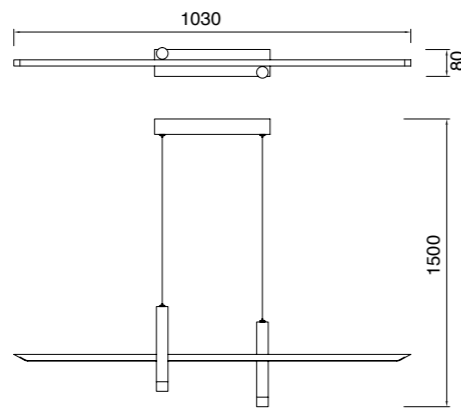

ESPARTA

7980 Blanco+Oro-White+Gold
LED 30W 3000K 1400lm

7981 Negro+Oro-Black+Gold
LED 30W 3000K 1400lm

7982 Blanco+Oro-White+Gold
LED 50W 3000K 2100lm

7983 Negro+Oro-Black+Gold
LED 50W 3000K 2100lm

Aluminio+Metal/Aluminum+Metal 220-240V~ 50/60Hz CRI≥ 80