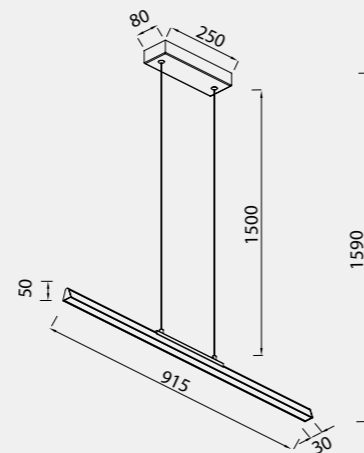

8957 Negro-Black
LED 36W-3000K-4550lm

8958 Oro-Gold
LED 36W-3000K-4550lm

8959 Blanco-White
LED 54W-3000K-6400lm

8960 Negro-Black
LED 54W-3000K-6400lm

8961 Oro-Gold
LED 54W-3000K-6400lm

LINEAL

8962 Blanco-White
LED 22W-3000K-3050lm