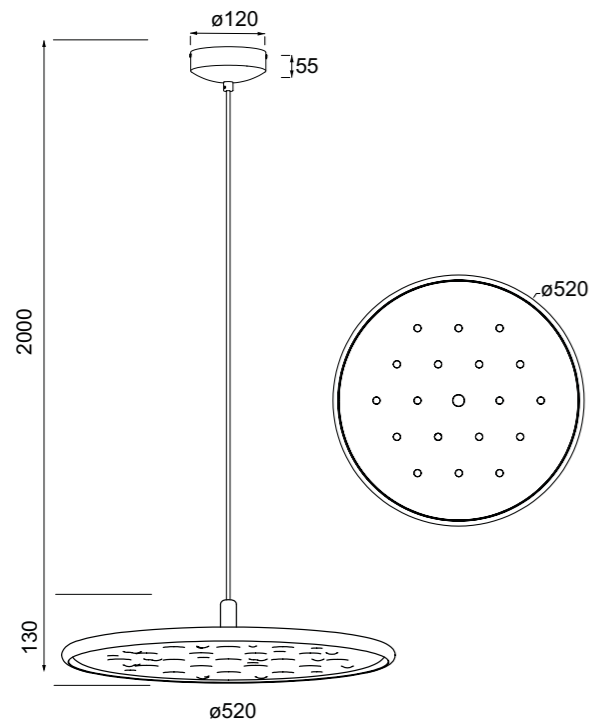

9441 Café-Coffee
LED 20W-3000K-2250lm
Dimmable TRIAC

Aluminio-PET/Aluminum-PET 220-240V~50/60Hz CRI≥ 80 Color /Longitud cable: Negro/2m

ACUSTIC **NEW**

9442 Café-Coffee
LED 5W-3000K-475lm

9443 Café-Coffee
LED 5W-3000K-475lm