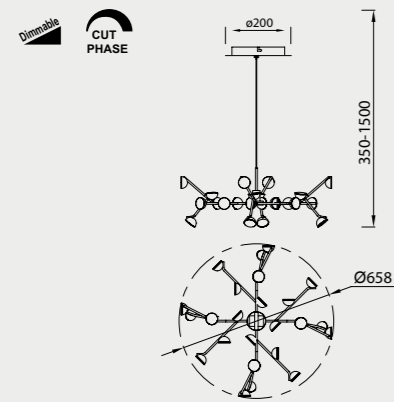

ADN

by Mantra Team

6260 Blanco mate-Matte white
LED 100W 3000K 7250lm

8651 Blanco mate-Matte white
LED 108W 3000K 7250lm
Dimmable

6261 Blanco mate-Matte white
LED 72W 3000K 4450lm

8652 Blanco mate-Matte white
LED 72W 3000K 4450lm
Dimmable