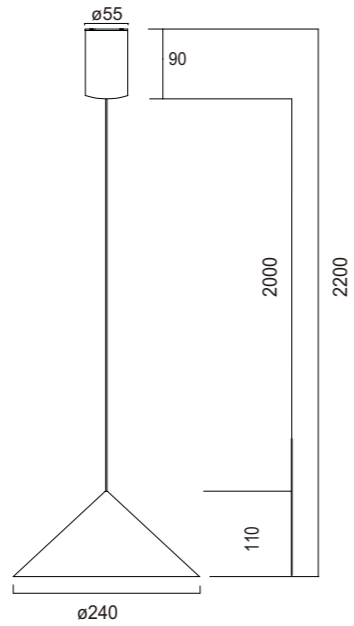

Aluminio/Aluminum 220-240V~50/60Hz CRI≥ 80 Cable: negro/2m