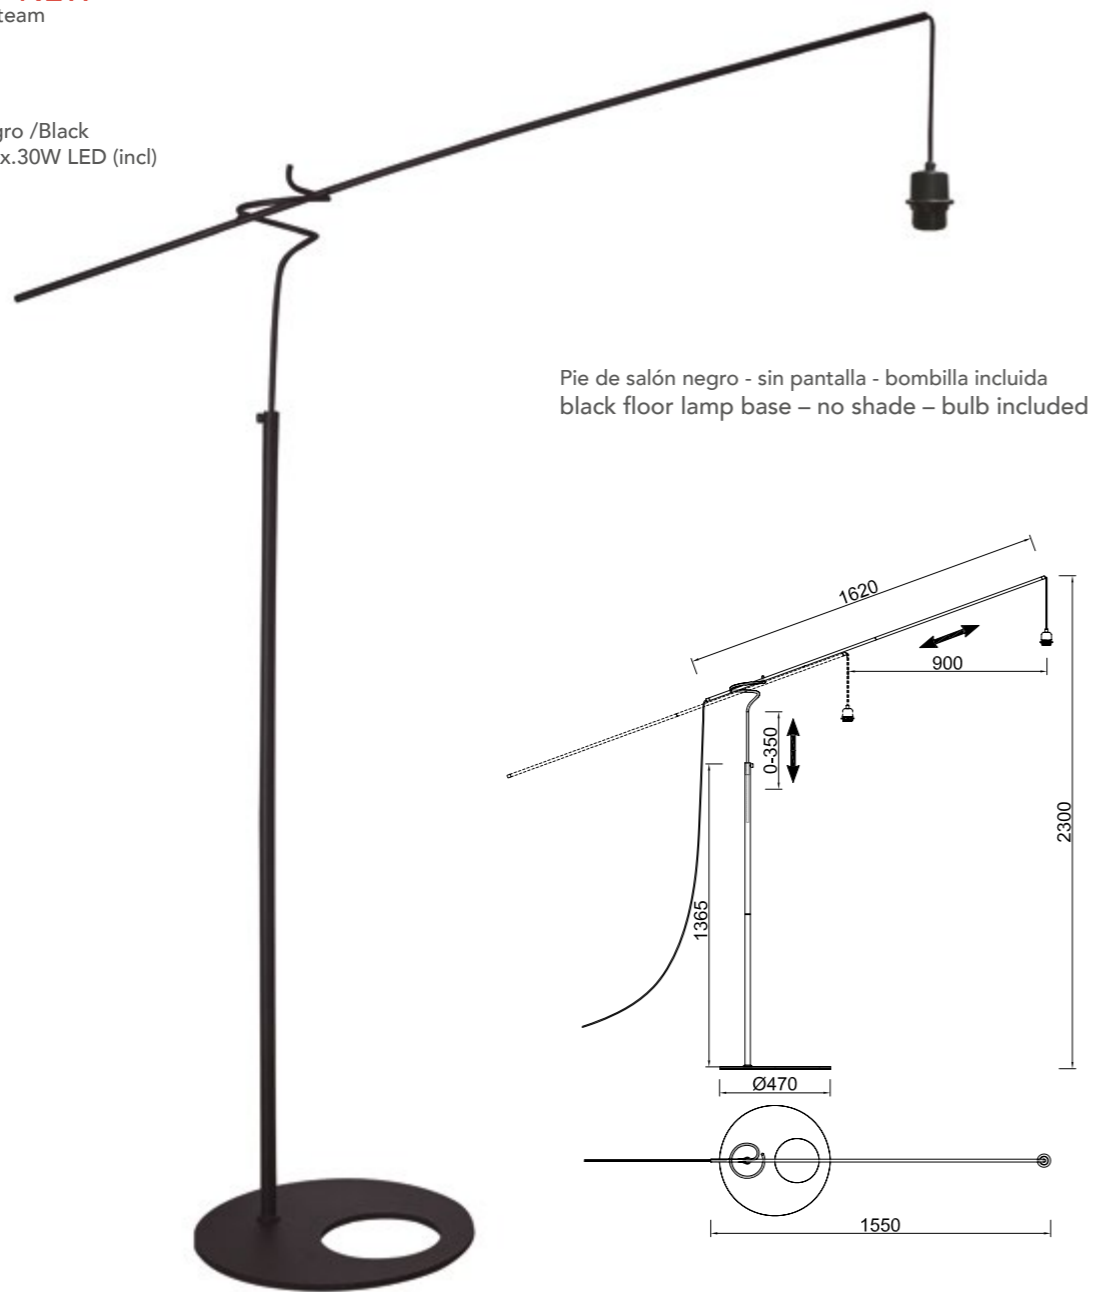

Pie de salón negro - sin pantalla - bombilla incluida
black floor lamp base - no shade - bulb included

E27 1x 30W LED
bombilla incluida - bulb included

R09295 Incluido/Included
CCT 2700K-3200K-4000K

Tela/Acero-Fabric/Steel 100-240V~ 50/60Hz