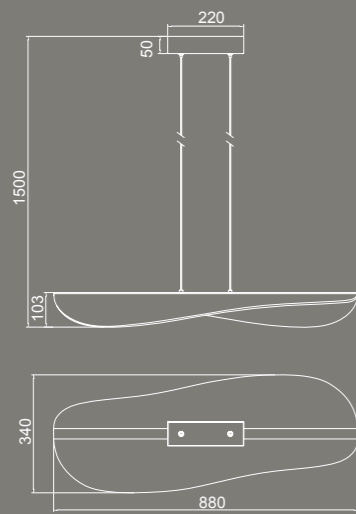

by José Ignacio Ballester

BIANCA

7765 Blanco-White
LED 50W 3000K 3000lm

7766 Blanco-White
LED 40W 3000K 2450lm

8209 Blanco-White Dimmable
LED 50W 3000K 3000lm

8210 Blanco-White Dimmable
LED 40W 3000K 2450lm