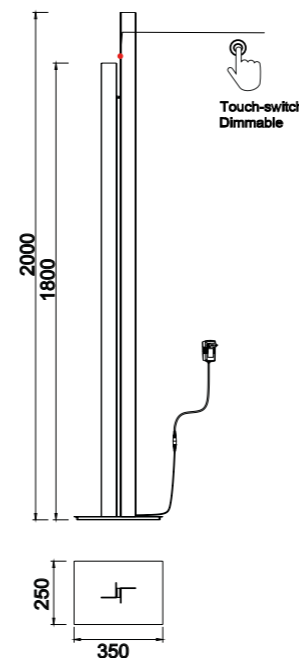

MANHATTAN **NEW**

9188 Blanco-White
LED 48W 3000K 5900lm

9193 Negro-Black
LED 48W 3000K 5900lm

9198 Oro rosa-Rose gold
LED 48W 3000K 5900lm

9203 Latón-Brass
LED 48W 3000K 5900lm