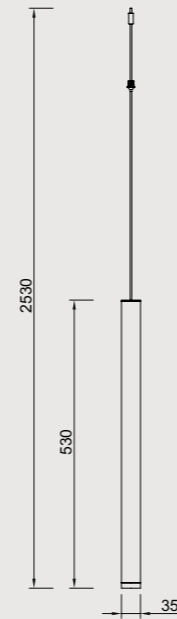

9332 Blanco-White
LED 4,5W 3000K 430lm

9333 Negro-Black
LED 4,5W 3000K 430lm

9334 Oro-Gold
LED 4,5W 3000K 430lm

9335 Corten-Corten
LED 4,5W 3000K 430lm

MODO DE USO