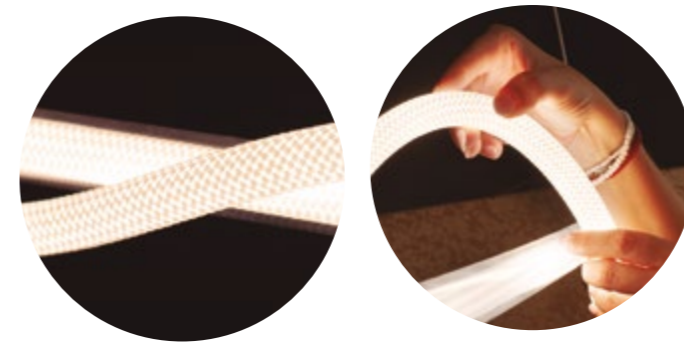

Manguera flexible de silicona
Flexible silicone hose