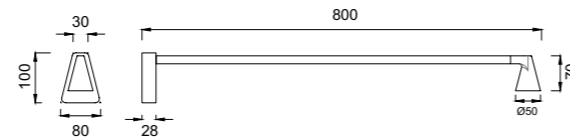

9414 Negro-Black
LED 5W-3000K-450lm

Aluminio-Aluminum 220-240V~50/60Hz CRI≥ 80