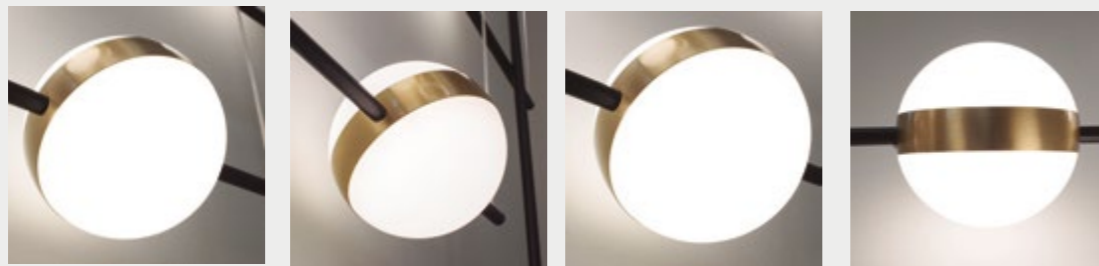

Aluminio/Silicona/Metal-Aluminium/Silicone/Metal 220-240V~ 50/60Hz CRI≥ 80

CUBA

7160 Oro/Negro-Gold/Black
LED 32W 3000K 2400lm

7161 Oro/Negro-Gold/Black
LED 32W 3000K 2400lm

Metal/Acrílico-Metal/Acrylic 220-240V~ 50/60Hz CRI ≥80