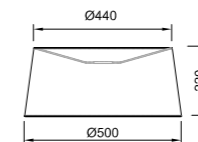

9447
Pantalla/Shade
Crema /Cream

9448
Pantalla/Shade
Gris /Gray