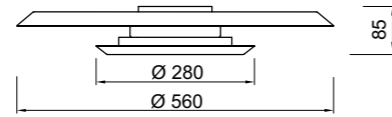

8983 Negro/Oro-Gold/Black
LED 33W-3000K-4350lm

TINA

by Mantra team

TINA

9000 Blanco+Negro-White+Black
LED 24W-3000K-2900lm

9001 Blanco+Negro-White+Black
LED 18W-3000K-2350lm

TINA

9002 Blanco+Negro-White+Black
LED 24W-3000K-2900lm