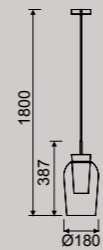

8398

Cristal transparente
Transparent glass
1L x E27 (no incl)
Class I