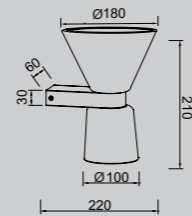

Aluminio+Hierro+silicona /Aluminium+Iron+Silicone 220-240V~50/60Hz CRI≥ 80 Cable: Transparente 2m

NEW YORK **NEW**

by Mantra team

NEW YORK **NEW**

9215 Oro-Gold
LED 5W-3000K-740lm

9216 Oro-Gold
LED 6W-3000K-960lm