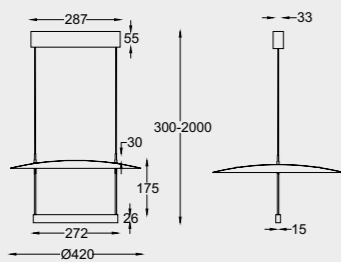

SUN II **NEW**

9422 Negro-Black
LED 23W-3000K-2640lm
DIMMABLE (3-STEP-DIM)