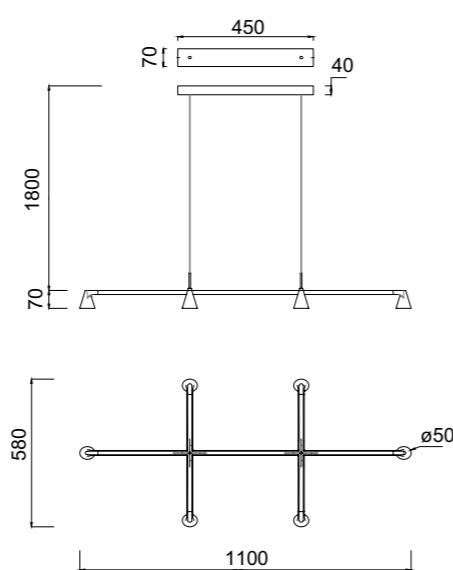

9408 Negro-Black
LED 42W-3000K-3600lm
Dimmable TRIAC