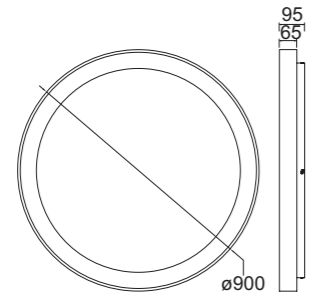

NISEKO II

REF	COLOR	LED	TEMP. COLOR	DIMMABLE	LÚMENESL	ÚMENES 360°	MANDO	APP
8638	Blanco-White	62W	2700K-5000K	▲	4700 lm	7200 lm	R00135 (2.4G)	×
8640	Negro-Black	62W	2700K-5000K	▲	4700 lm	7200 lm	R00135 (2.4G)	×
8642	Oro-Gold	62W	2700K-5000K	▲	4700 lm	7200 lm	R00135 (2.4G)	×
8644	Madera-Wood	62W	2700K-5000K	▲	4700 lm	7200 lm	R00135 (2.4G)	×
8637	Blanco-White	75W	2700K-5000K	▲	5000 lm	9000 lm	R00135 (2.4G)	×
8639	Negro-Black	75W	2700K-5000K	▲	5000 lm	9000 lm	R00135 (2.4G)	×
8641	Oro-Gold	75W	2700K-5000K	▲	5000 lm	9000 lm	R00135 (2.4G)	×
8643	Madera-Wood	75W	2700K-5000K	▲	5000 lm	9000 lm	R00135 (2.4G)	×

warm white 2700K natural 4000K cool white 5000K
Dimmable
Remote Control RF
ON / OFF 30,000
LED life / LED life 30,000 h
LED INCLUDED
5 años WARRANTY GARANTIA LED
IP20

REF	COLOR	LED	TEMP. COLOR	DIMMABLE	LÚMENESL	ÚMENES 360°	MANDO	APP
8579	Blanco-White	30W	2700K-5000K	▲	2200 lm	3800 lm	R00129 (2.4G)	MANTRA
8582	Negro-Black	30W	2700K-5000K	▲	2200 lm	3800 lm	R00129 (2.4G)	MANTRA
8585	Oro-Gold	30W	2700K-5000K	▲	2200 lm	3800 lm	R00129 (2.4G)	MANTRA
8588	Madera-Wood	30W	2700K-5000K	▲	2200 lm	3800 lm	R00129 (2.4G)	MANTRA
8578	Blanco-White	45W	2700K-5000K	▲	2900 lm	5600 lm	R00129 (2.4G)	MANTRA
8581	Negro-Black	45W	2700K-5000K	▲	2900 lm	5600 lm	R00129 (2.4G)	MANTRA
8584	Oro-Gold	45W	2700K-5000K	▲	2900 lm	5600 lm	R00129 (2.4G)	MANTRA
8587	Madera-Wood	45W	2700K-5000K	▲	2900 lm	5600 lm	R00129 (2.4G)	MANTRA
8577	Blanco-White	60W	2700K-5000K	▲	5000 lm	7300 lm	R00129 (2.4G)	MANTRA
8580	Negro-Black	60W	2700K-5000K	▲	5000 lm	7300 lm	R00129 (2.4G)	MANTRA
8583	Oro-Gold	60W	2700K-5000K	▲	5000 lm	7300 lm	R00129 (2.4G)	MANTRA
8586	Madera-Wood	60W	2700K-5000K	▲	5000 lm	7300 lm	R00129 (2.4G)	MANTRA