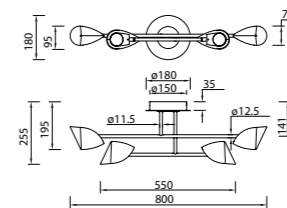

7578 Negro-Black
LED 61,5W 3000K 4000lm

7579 Negro-Black
LED 45W 3000K 3100lm

7580 Negro-Black
LED 44,5W 3000K 3100lm

7581 Negro-Black
LED 45W 3000K 3200lm

7582 Negro-Black
LED 30W 3000K 2100lm

CAPUCCINA

7583 Negro-Black
LED 6W 3000K 530lm