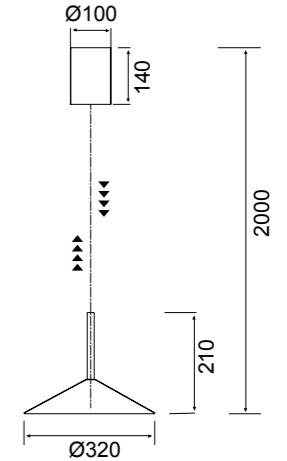

7899 Verde-Green
LED 9W 3000K 800lm

MODO DE USO