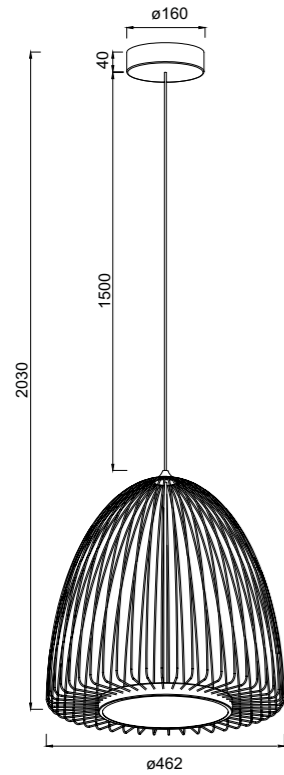

Metal/Acrílico-Metal/Acrylic 220-240V~50/60Hz CRI≥ 80

SMART

by Mantra team

SMART

SMART

9016 Negro-Black
LED 43W-3000K-5700lm

9017 Negro-Black
LED 20W-3000K-2750lm

Metal/PS 220-240V~50/60Hz CRI≥ 80 Negro/1.5m