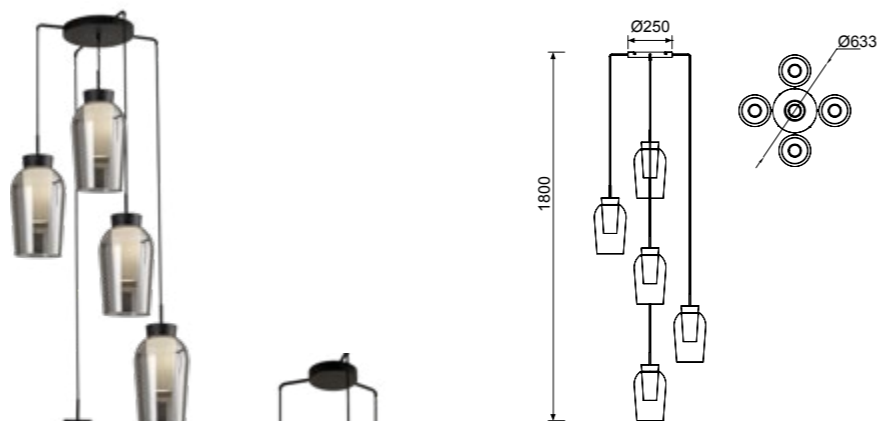

NORA

Negro/Mármol Black/Marble

8283
Cristal cromo
Chrome glass
5L x E27 (no incl)
Class I

8284
Cristal cromo
Chrome glass
3L x E27 (no incl)
Class I