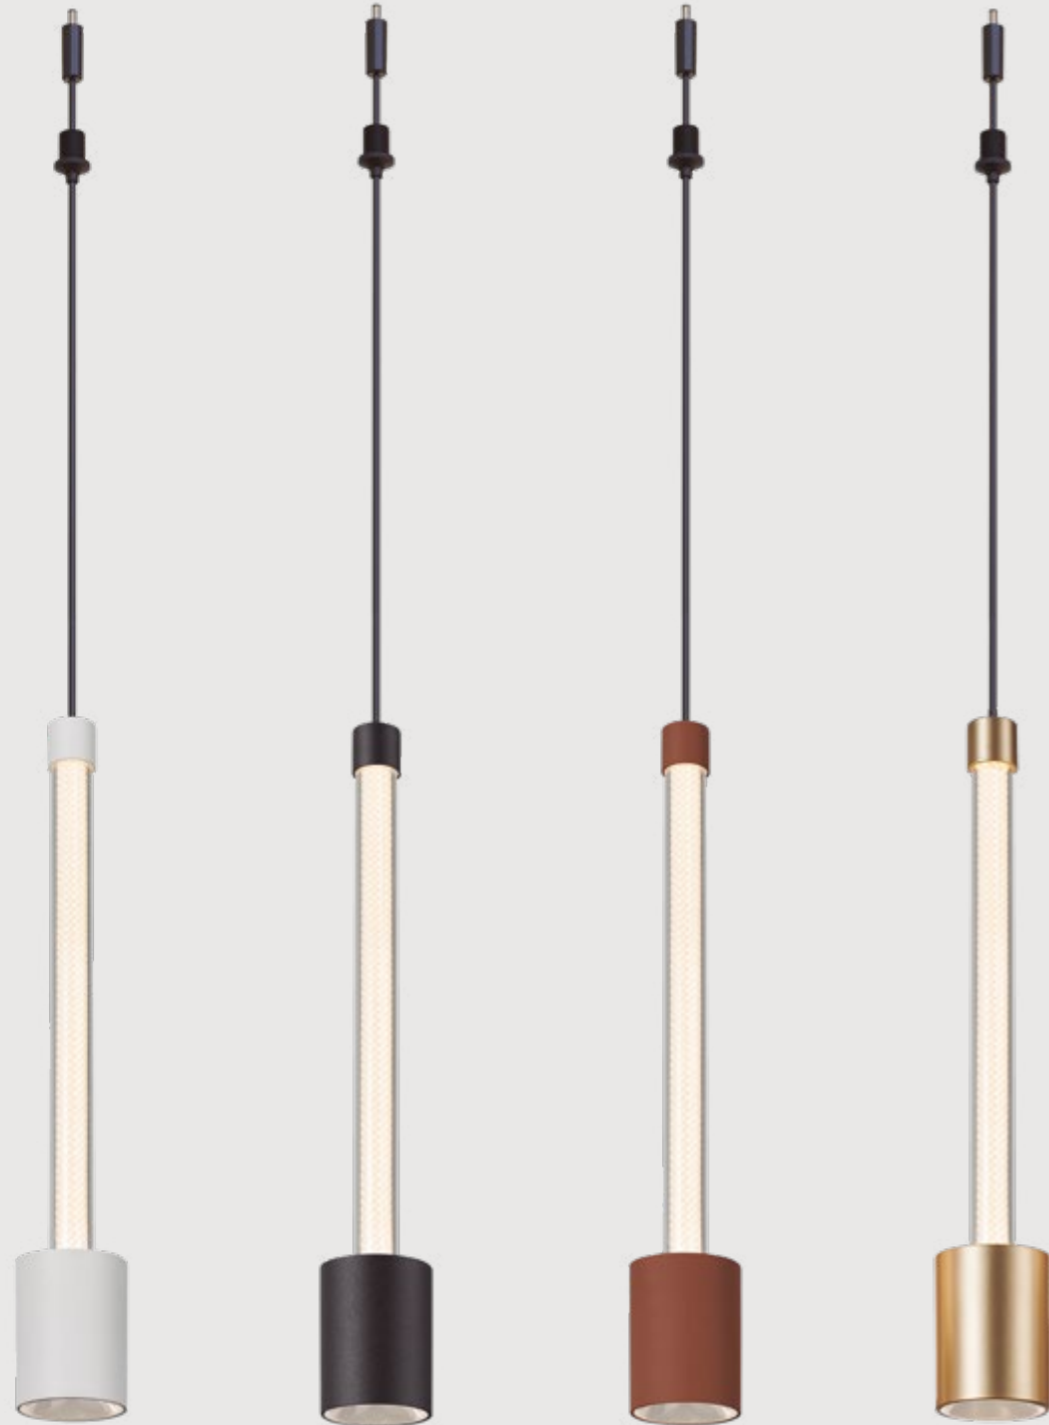

9328 Blanco-White
LED 6W 3000K 700lm

9329 Negro-Black
LED 6W 3000K 700lm

9330 Camel-Camel
LED 6W 3000K 700lm

9331 Oro-Gold
LED 6W 3000K 700lm

9341 Blanco-White
LED 5,5W 3000K 460lm

9342 Negro+Oro-Black+Gold
LED 5,5W 3000K 460lm