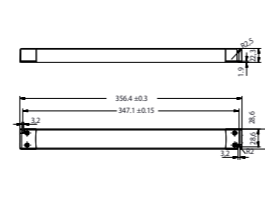

9404-60W 4-5-8L

9405-96W 5L ROUND

9406 -100W 8L ROUND / 14L

9407-150W 24L

9211 Blanco-White
LED 4W 3000K 320lm

9220 Negro-Black
LED 4W 3000K 320lm

9229 Oro-Gold
LED 4W 3000K 320lm

9235 Blanco-White
LED 4.7W 3000K 400lm