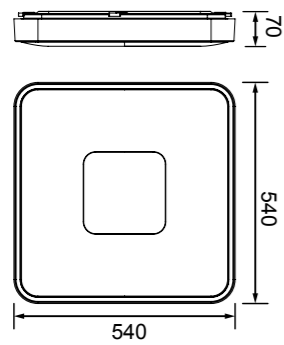

COIN

7916 Blanco-White
LED 100W 2700K-5000K 4900lm

7917 Negro-Black
LED 100W 2700K-5000K 4900lm

7918 Madera-Wood
LED 100W 2700K-5000K 4900lm

7925 Oro-Gold
LED 100W 2700K-5000K 4900lm

7919 Blanco-White
LED 80W 2700K-5000K 3900lm

7920 Negro-Black
LED 80W 2700K-5000K 3900lm

7921 Madera-Wood
LED 80W 2700K-5000K 3900lm

7926 Oro-Gold
LED 80W 2700K-5000K 3900lm

7922 Blanco-White
LED 56W 2700K-5000K 2500lm

7923 Negro-Black
LED 56W 2700K-5000K 2500lm

7924 Madera-Wood
LED 56W 2700K-5000K 2500lm

7927 Oro-Gold
LED 56W 2700K-5000K 2500lm

R00129