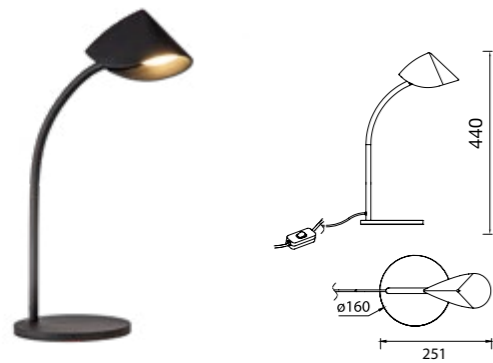

Metal/Acrílico-Metal/Acrylic 220-240V~ 50/60Hz CRI≥ 80

CAPUCCINA

by José Ignacio Ballester

CAPUCCINA

7585 Negro-Black
LED 8,5W 3000K 600lm

7584 Negro-Black
LED 8,5W 3000K 610lm

7587 Negro-Black
LED 8,5W 3000K 610lm