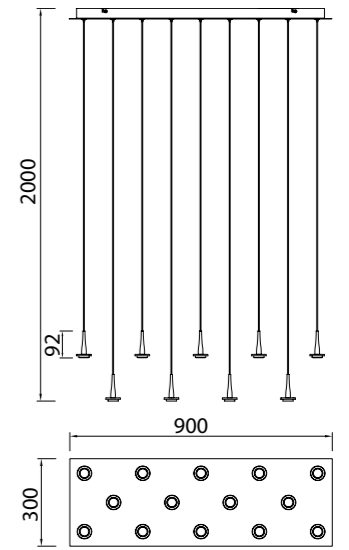

8936 Oro-Gold
LED 70W-3000K-7050lm