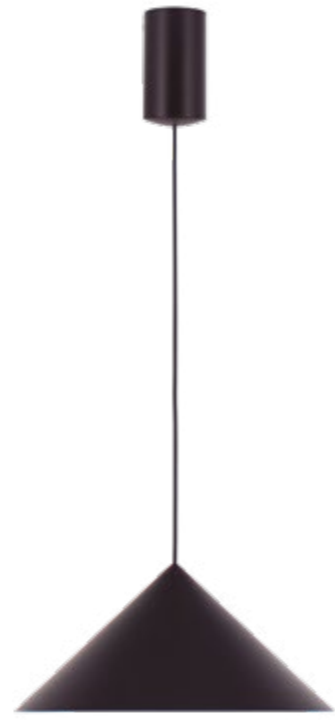

Aluminio/Aluminum 220-240V~50/60Hz CRI≥ 80 Cable: negro/2m