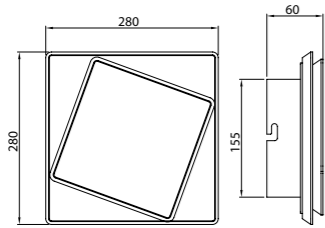

DAKLA

6428 Negro-Black
LED 18W 3000K 1090lm