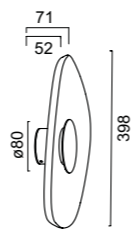

OFF

Aluminio-PET/Aluminum-PET 220-240V~50/60Hz CRI≥ 80