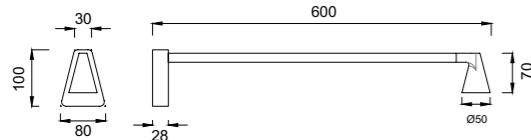

9409 Negro-Black
LED 29W-3000K-2700lm
Dimmable TRIAC

9408 Negro-Black
LED 42W-3000K-3600lm
Dimmable TRIAC

ÁFRICA NEW

9411 Negro-Black
LED 5W-3000K-450lm

9412 Negro-Black
LED 5W-3000K-450lm

9413 Negro-Black
LED 5W-3000K-450lm