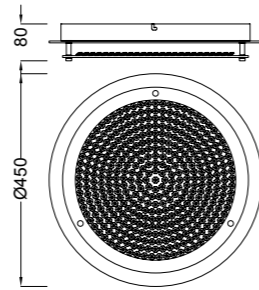

CRYSTAL LED MIRROR

5090 Cromo-Chrome
LED 12W 4000K1200lm

5091 Cromo-Chrome
LED 18W 4000K 1800lm

5092 Cromo-Chrome
LED 21W 4000K 2100lm