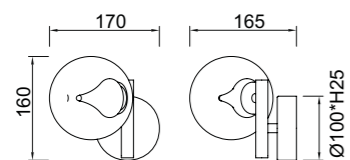

ANDRÓMEDA **NEW**

9553 Oro-Gold
LED 6W-3000K-500lm