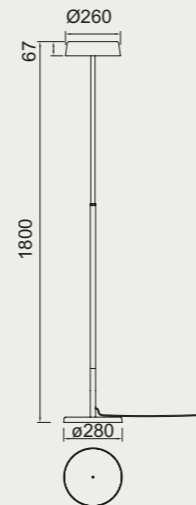

Tela/Madera/Acero-Fabric/Wood/Steel 100-240V~ 50/60Hz

NOA II

by Santolaria

NOA II

8566 Blanco-White
LED 15+15W 3000K 2800lm

8567 Negro-Black
LED 15+15W 3000K 2800lm

8568 Blanco madera- Wood white
LED 15+15W 3000K 2800lm