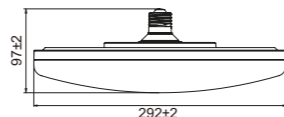

Tela/Acero-Fabric/Steel 100-240V~ 50/60Hz