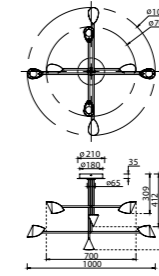

7578 Negro-Black
LED 61,5W 3000K 4000lm