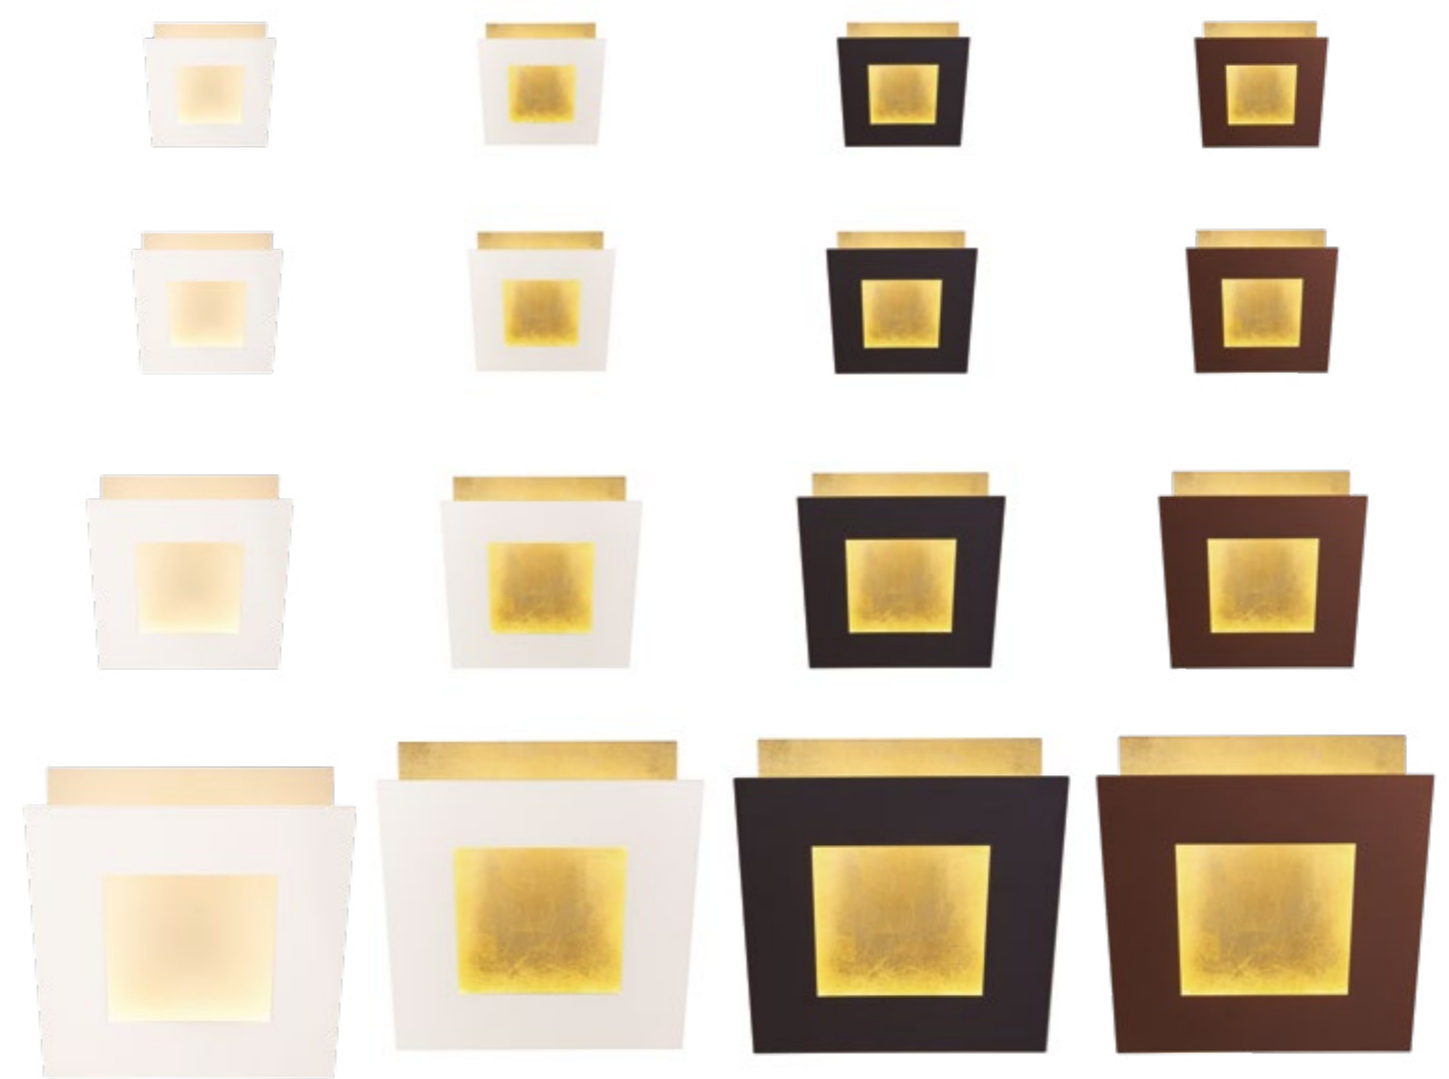

Aluminio-Aluminium 220-240V~ 50/60Hz CRI≥ 80

DALIA

DALIA

| REFERENCE | K | LED WATT | LUMENS | FINISH | SIZES | MOTION-ROTATE |
|-----------|-------|----------|--------|------------------------|-----------|---------------|
| 8110 | 3000K | 12W | 840lm | Blanco-White | 140 x 140 | ↻ |
| 8111 | 3000K | 12W | 840lm | Blanco+Oro-White+Gold | 140 x 140 | ↻ |
| 8112 | 3000K | 12W | 840lm | Negro+Oro-Black+Gold | 140 x 140 | ↻ |
| 8113 | 3000K | 12W | 840lm | Corten+Oro-Corten+Gold | 140 x 140 | ↻ |
| 8114 | 3000K | 18W | 1260lm | Blanco-White | 180 x 180 | ↻ |
| 8115 | 3000K | 18W | 1260lm | Blanco+Oro-White+Gold | 180 x 180 | ↻ |
| 8116 | 3000K | 18W | 1260lm | Negro+Oro-Black+Gold | 180 x 180 | ↻ |
| 8117 | 3000K | 18W | 1260lm | Corten+Oro-Corten+Gold | 180 x 180 | ↻ |
| 8118 | 3000K | 24W | 1680lm | Blanco-White | 220 x 220 | ↻ |
| 8119 | 3000K | 24W | 1680lm | Blanco+Oro-White+Gold | 220 x 220 | ↻ |
| 8120 | 3000K | 24W | 1680lm | Negro+Oro-Black+Gold | 220 x 220 | ↻ |
| 8121 | 3000K | 24W | 1680lm | Corten+Oro-Corten+Gold | 220 x 220 | ↻ |
| 8143 | 3000K | 40W | 2800lm | Blanco-White | 400 x 400 | ↻ |
| 8144 | 3000K | 40W | 2800lm | Blanco+Oro-White+Gold | 400 x 400 | ↻ |
| 8145 | 3000K | 40W | 2800lm | Negro+Oro-Black+Gold | 400 x 400 | ↻ |
| 8146 | 3000K | 40W | 2800lm | Corten+Oro-Corten+Gold | 400 x 400 | ↻ |