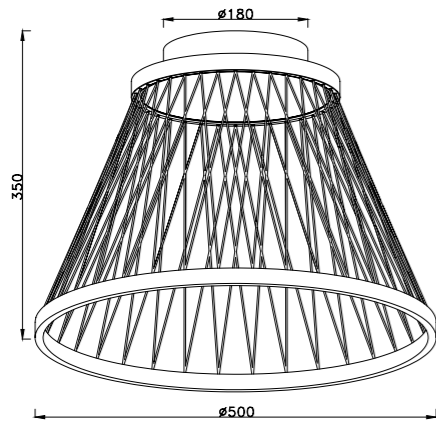

SPIDER

8981 Gris-Grey
LED 43W-3000K-5700lm

Metal/Aluminio/PS-Metal/Aluminum/PS 220-240V~50/60Hz CRI≥ 80

8949 Gris-Grey
LED 43W-3000K-5700lm