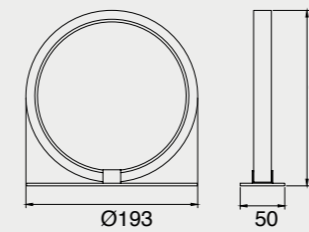

8598 Blanco-White
LED 8W 3000K 640lm

8594 Negro-Black
LED 8W 3000K 640lm