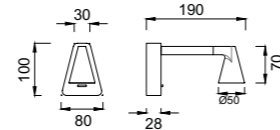

9409 Negro-Black
LED 29W-3000K-2700lm
Dimmable TRIAC

9408 Negro-Black
LED 42W-3000K-3600lm
Dimmable TRIAC

ÁFRICA NEW

9411 Negro-Black
LED 5W-3000K-450lm

9412 Negro-Black
LED 5W-3000K-450lm

9413 Negro-Black
LED 5W-3000K-450lm