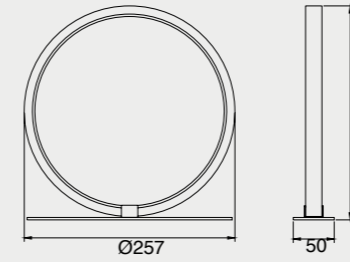

8599 Blanco-White
LED 8W 3000K 640lm

8595 Negro-Black
LED 8W 3000K 640lm