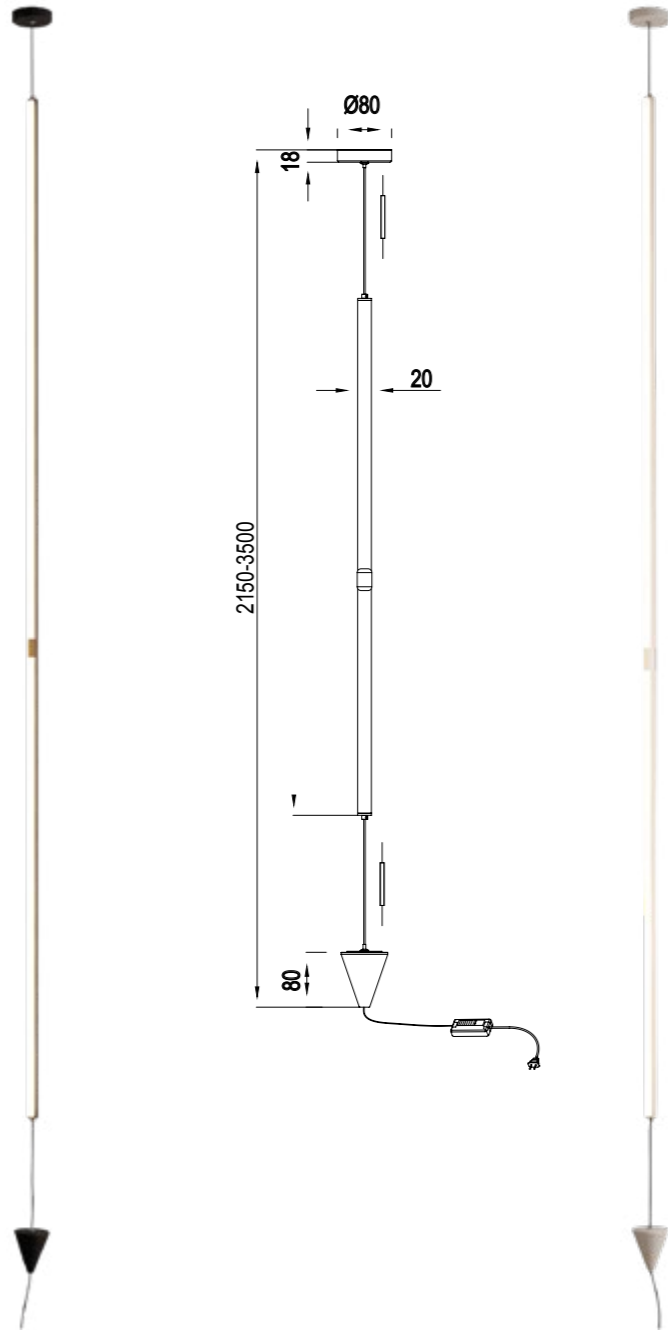

VERTICAL

7352 Negro-Black
LED 36W 3000K 2160lm

7351 Blanco-White
LED 36W 3000K 2160lm