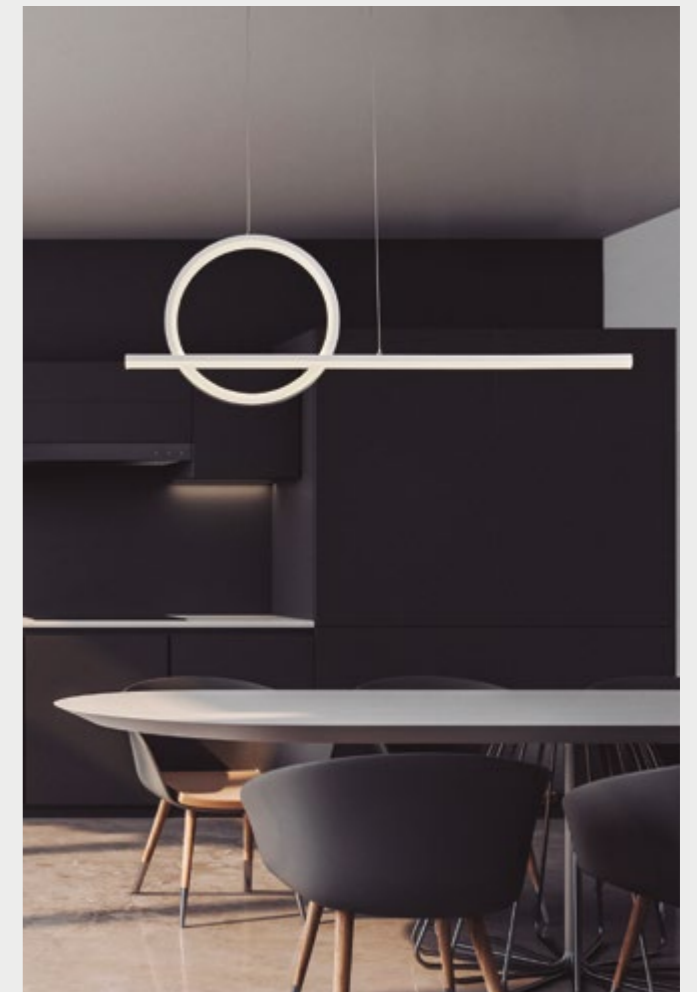

KITESURF

7190 Blanco-White
LED 50W 3000K 4000lm

7140 Negro-Black
LED 50W 3000K 4000lm

7142 Negro-Black
LED 30W 3000K 2400lm

7192 Blanco-White
LED 30W 3000K 2400lm

Aluminio/Silicona/Metal-Aluminium/Silicone/Metal 220-240V~ 50/60Hz CRI≥ 80