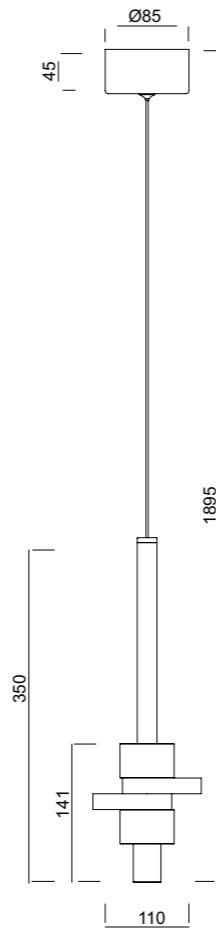

Aluminio-Metal/Aluminum-Iron 220-240V~ 50/60Hz CR_I ≥ 80

BETTY NEW

by Mantra team

BETTY NEW

9425 Blanco-White
LED 7W-3000K-840lm

9426 Negro-Black
LED 7W-3000K-840lm

9427 Oro-Gold
LED 7W-3000K-840lm

OFF