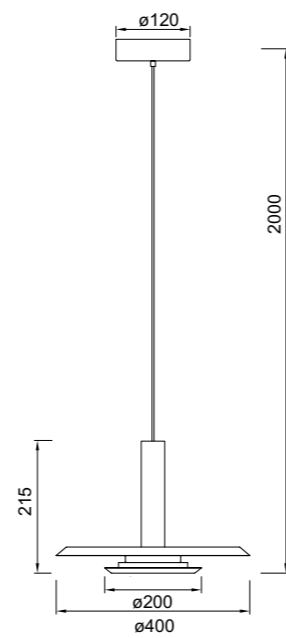

8983 Negro/Oro-Gold/Black
LED 33W-3000K-4350lm

TINA

by Mantra team

TINA

9000 Blanco+Negro-White+Black
LED 24W-3000K-2900lm

9001 Blanco+Negro-White+Black
LED 18W-3000K-2350lm

TINA

9002 Blanco+Negro-White+Black
LED 24W-3000K-2900lm