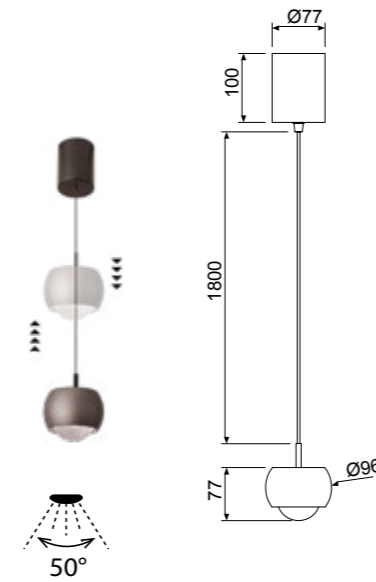

8408 Café-Coffee
LED 12W 3000K 1100lm

8541 Oro-Gold
LED 12W 3000K 1100lm

MODO DE USO

Aluminio/Metal-Aluminium/Metal 220-240V~ 50/60Hz CRI≥ 80