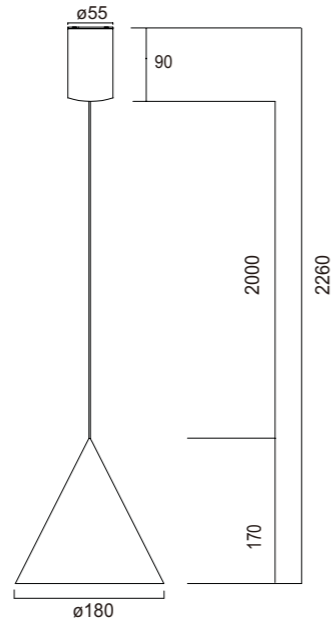

9451 Negro-Black
LED 10W-3000K-940lm
Dimmable TRIAC