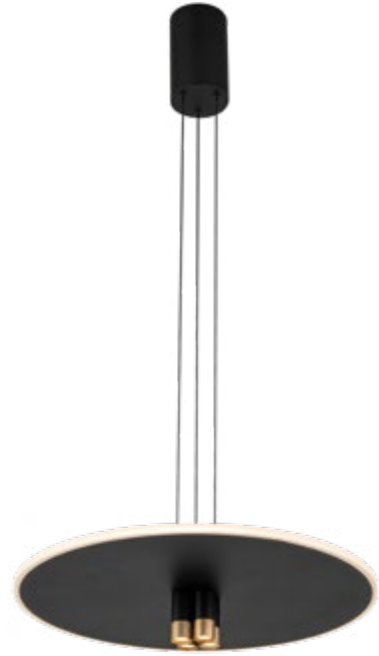

NÓMADA

8982 Negro/Oro-Gold/Black
LED 42W-3000K-5200lm

8983 Negro/Oro-Gold/Black
LED 33W-3000K-4350lm