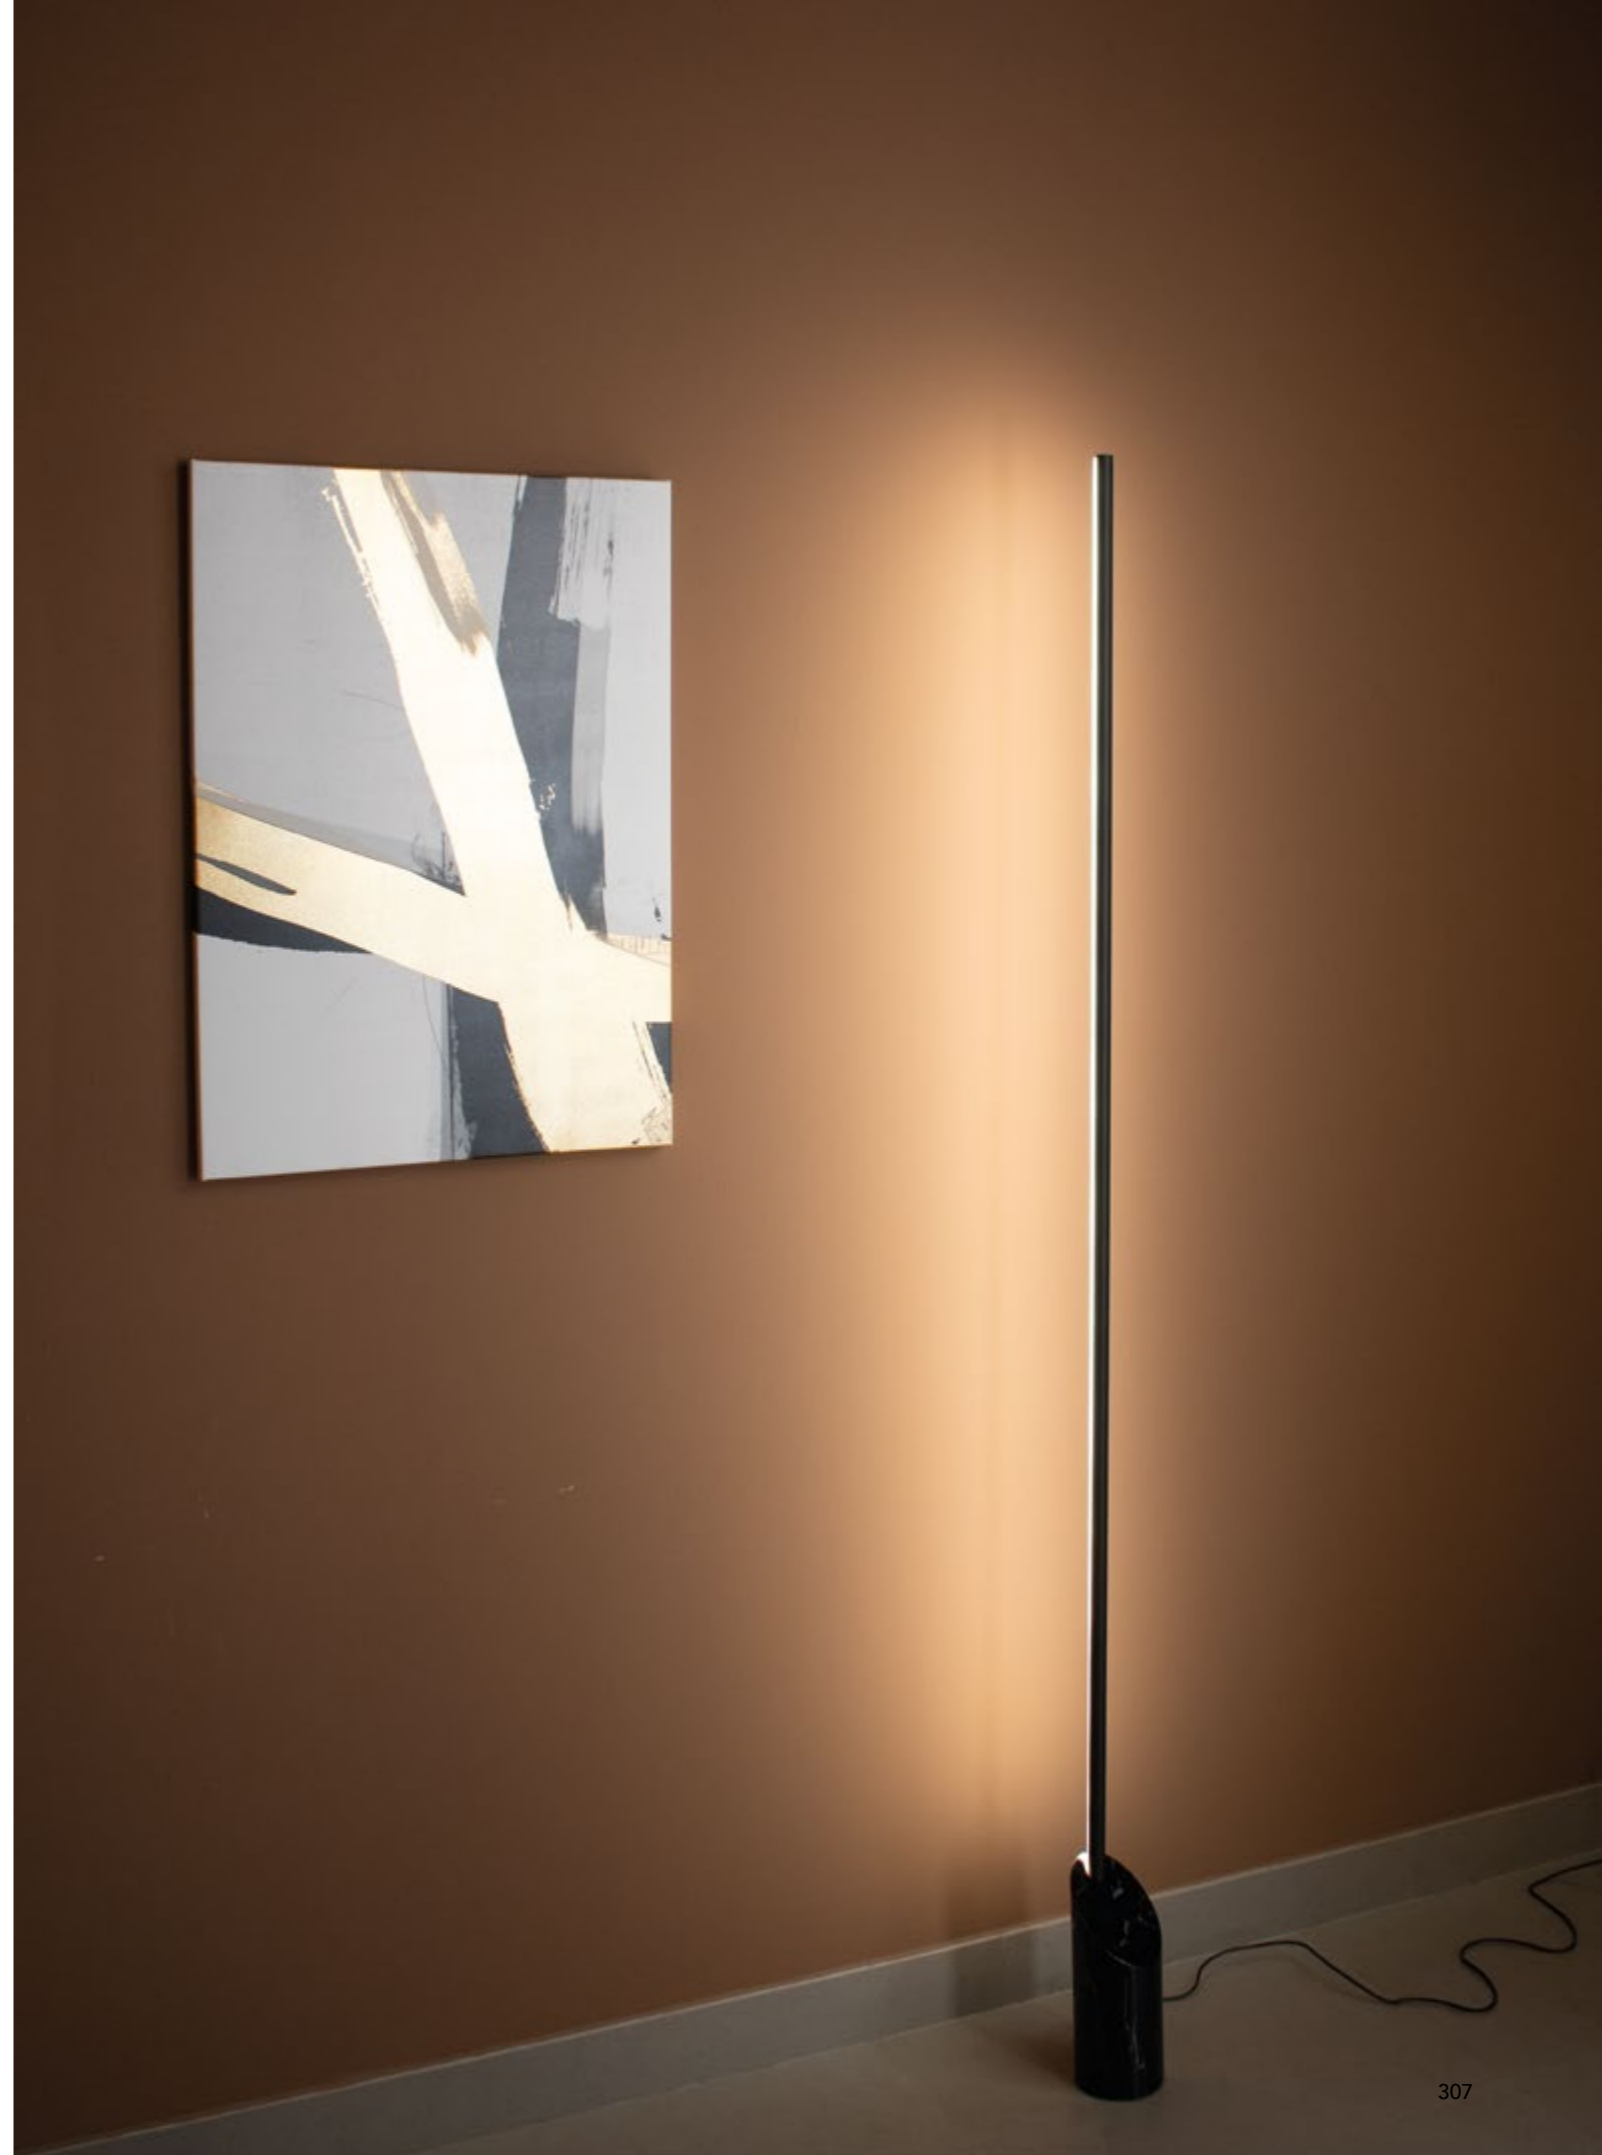

MÁRMOL

8512 Blanco-White

Decorado mármol/Decorated marble
LED 28W 3000K 1680lm

8513 Negro-Black

Decorado mármol/Decorated marble
LED 28W 3000K 1680lm

Dimmable

Acero/Steel 220-240V~ 50/60Hz CRI \geq 80

VERTICAL