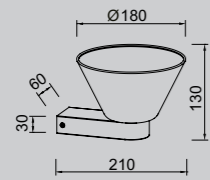

Aluminio+Hierro+silicona /Aluminium+Iron+Silicone 220-240V~50/60Hz CRI≥ 80 Cable: Transparente 2m

NEW YORK **NEW**

by Mantra team

NEW YORK **NEW**

9215 Oro-Gold
LED 5W-3000K-740lm

9216 Oro-Gold
LED 6W-3000K-960lm