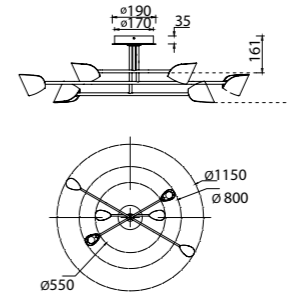

7580 Negro-Black
LED 44,5W 3000K 3100lm