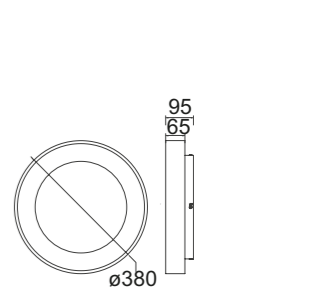

warm white 2700K natural 4000K cool white 5000K
Dimmable
Remote Control RF
ON / OFF 30,000
LED life / LED life 30,000 h
LED INCLUDED
5 años WARRANTY GARANTIA LED
IP20