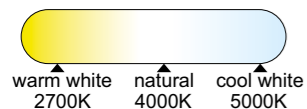

HIMALAYA

7963 Blanco-White
LED 80W 2700K-5000K 3500lm

7964 Madera-Wood
LED 80W 2700K-5000K 3500lm

7965 Negro-Black
LED 80W 2700K-5000K 3500lm

R00129