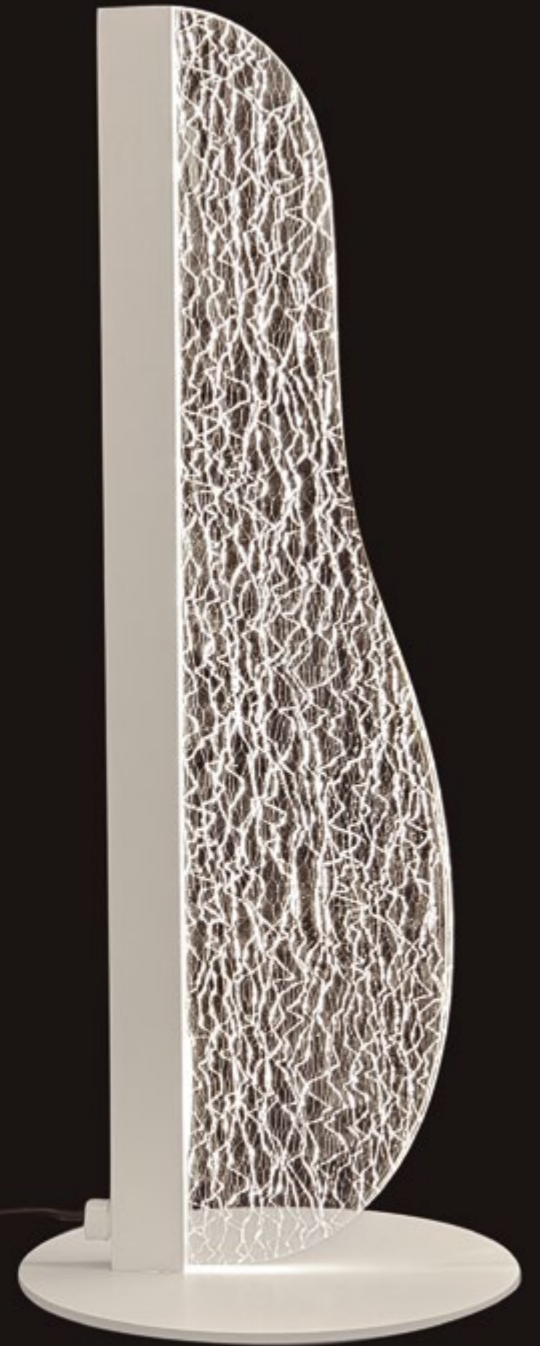

Metal/Acrílico-Metal/Acrylic 220-240V~ 50/60Hz CRI≥ 80

Metal/Acrílico-Metal/Acrylic 220-240V~ 50/60Hz CRI≥ 80