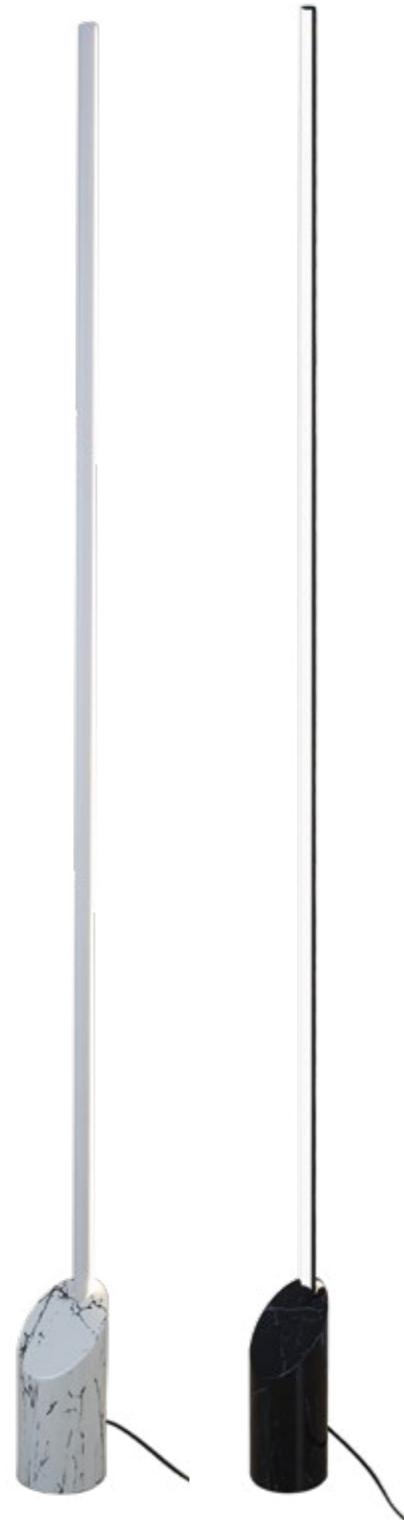

MÁRMOL

8512 Blanco-White

Decorado mármol/Decorated marble
LED 28W 3000K 1680lm

8513 Negro-Black

Decorado mármol/Decorated marble
LED 28W 3000K 1680lm