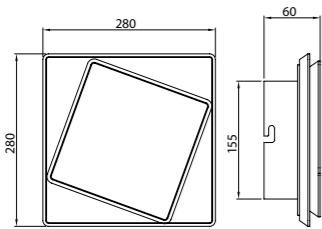

DAKLA

6426 Blanco-White
LED 18W 3000K 1090lm