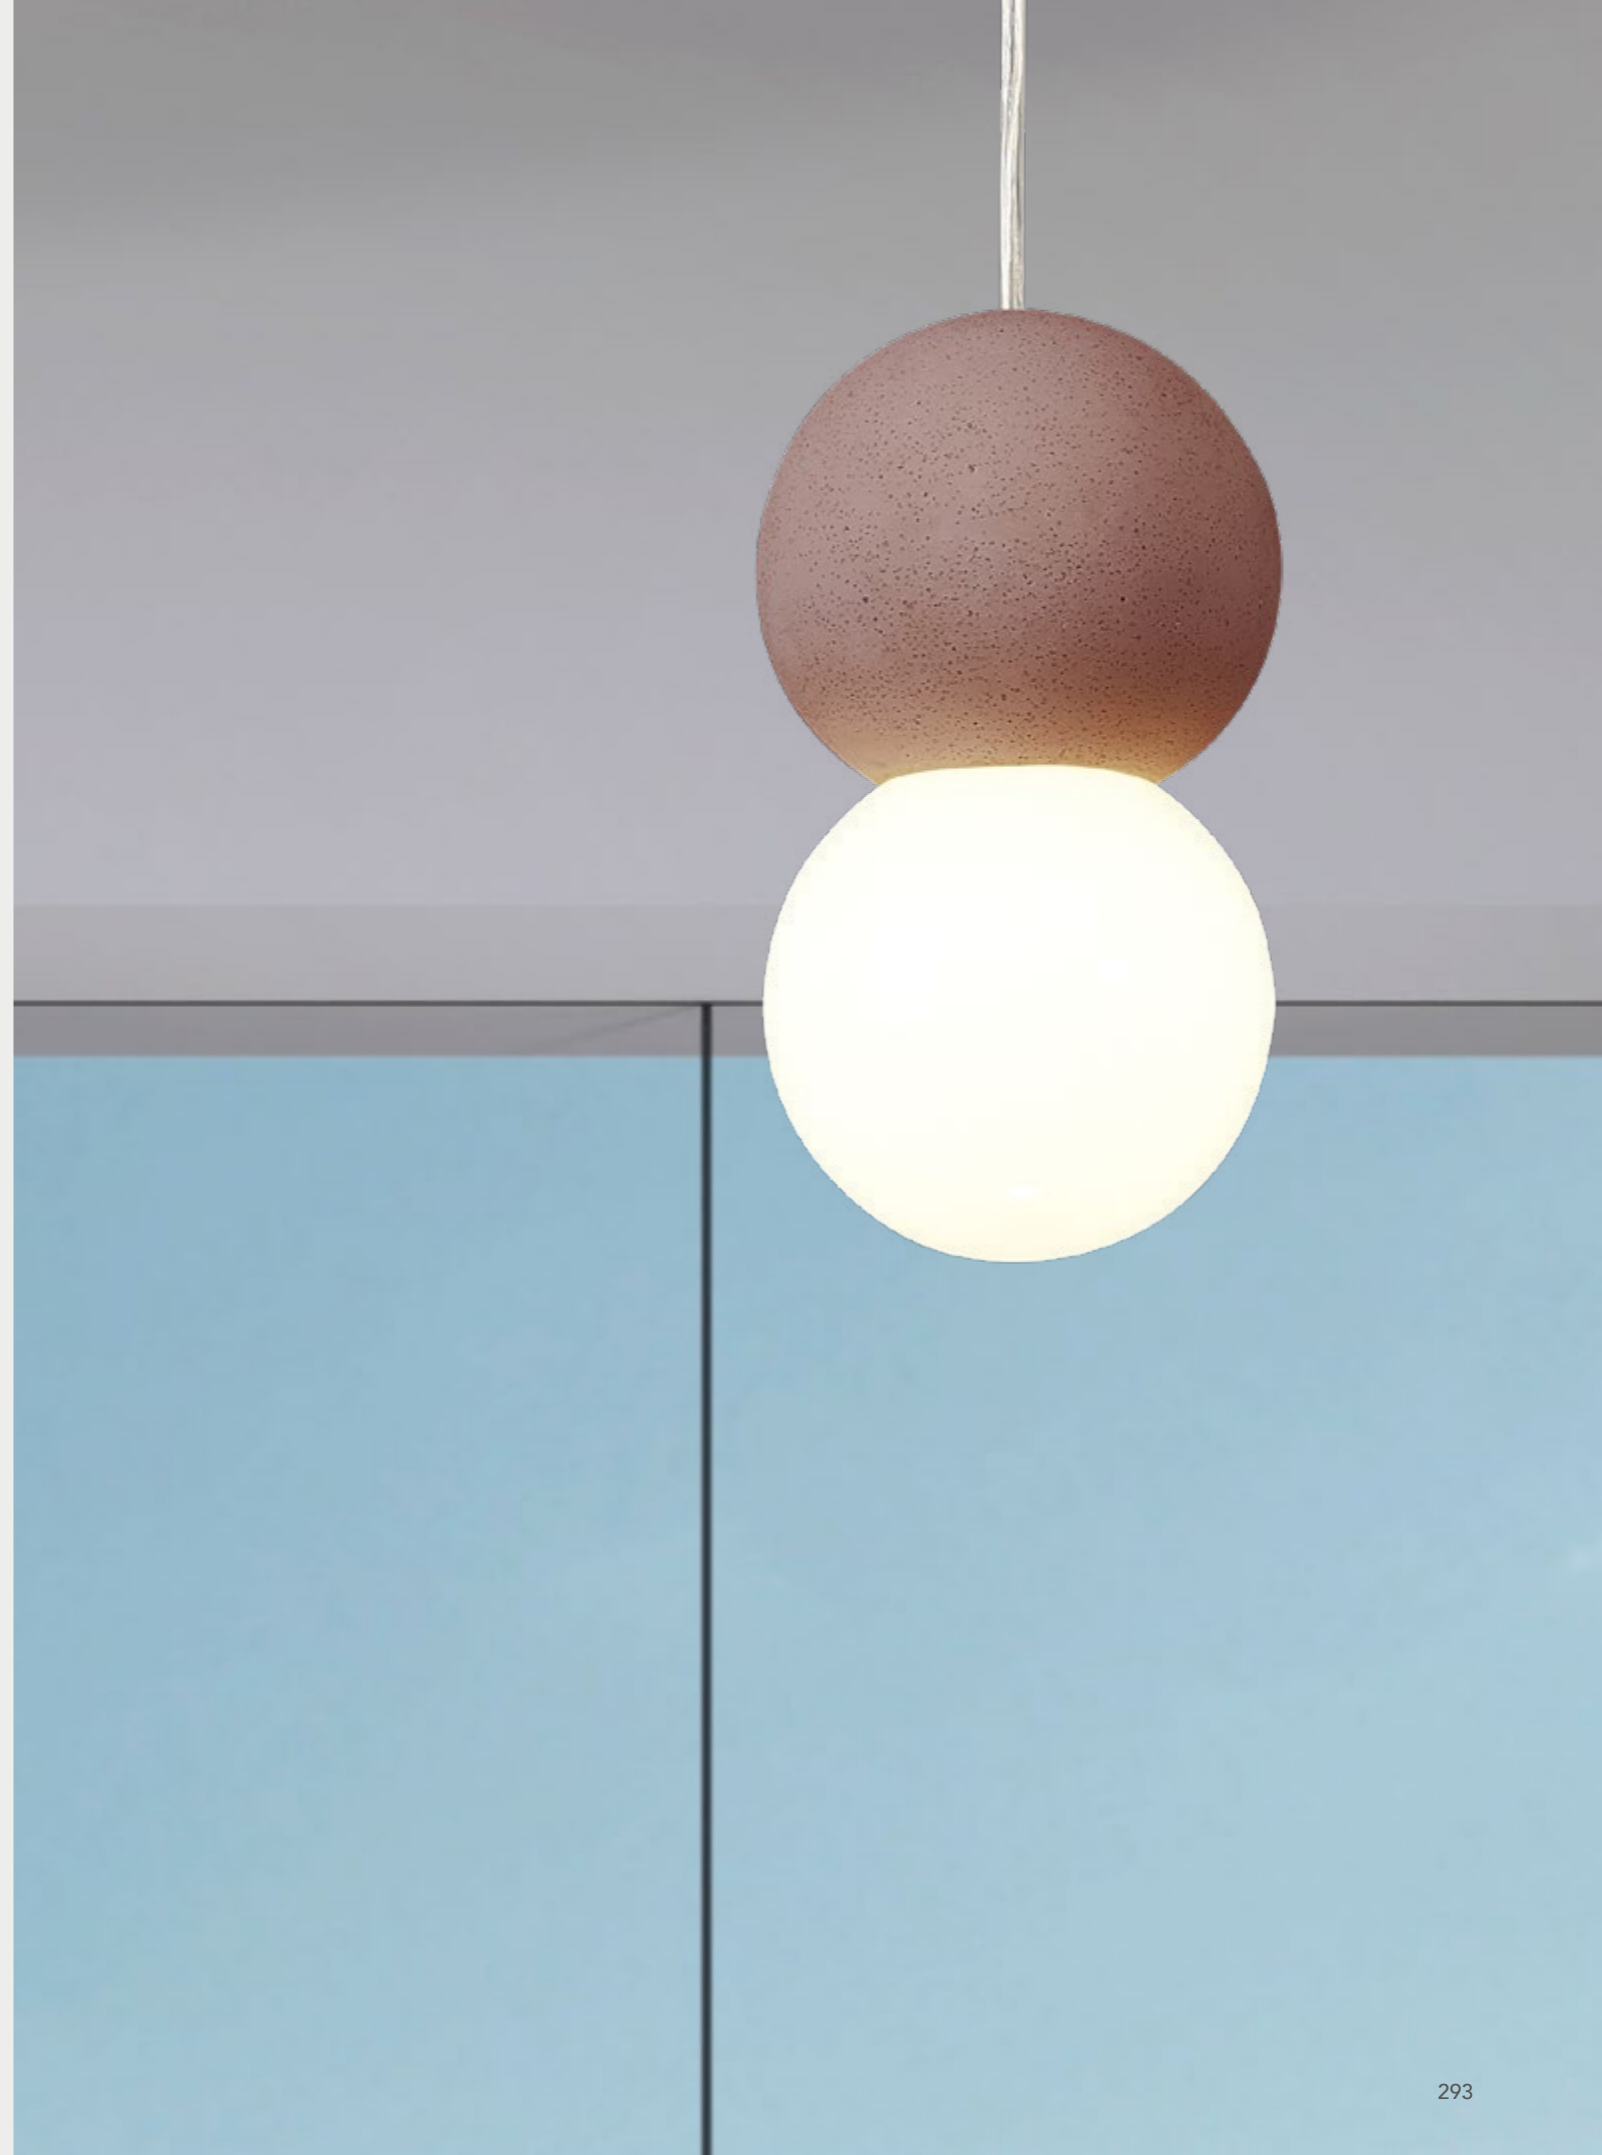

ref_ 7232+ 7234+ 7234

COLLAGE

by Santiago Sevillano Studio

COLLAGE

7232 Negro-Black
LED 40W 3000K 3000lm

7233 Oro-Gold
LED 40W 3000K 3000lm

7234 Negro-Black
LED 30W 3000K 2250lm

7235 Oro-Gold
LED 30W 3000K 2250lm