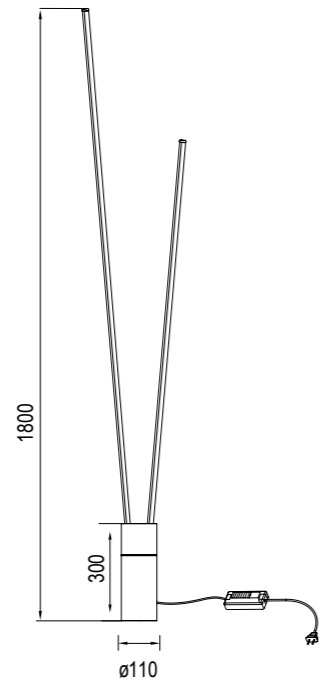

VERTICAL

7345 Blanco-White
LED 44W 3000K 2600lm

7346 Negro-Black
LED 44W 3000K 2600lm

Acero/Steel 220-240V~ 50/60Hz CRI≥ 80