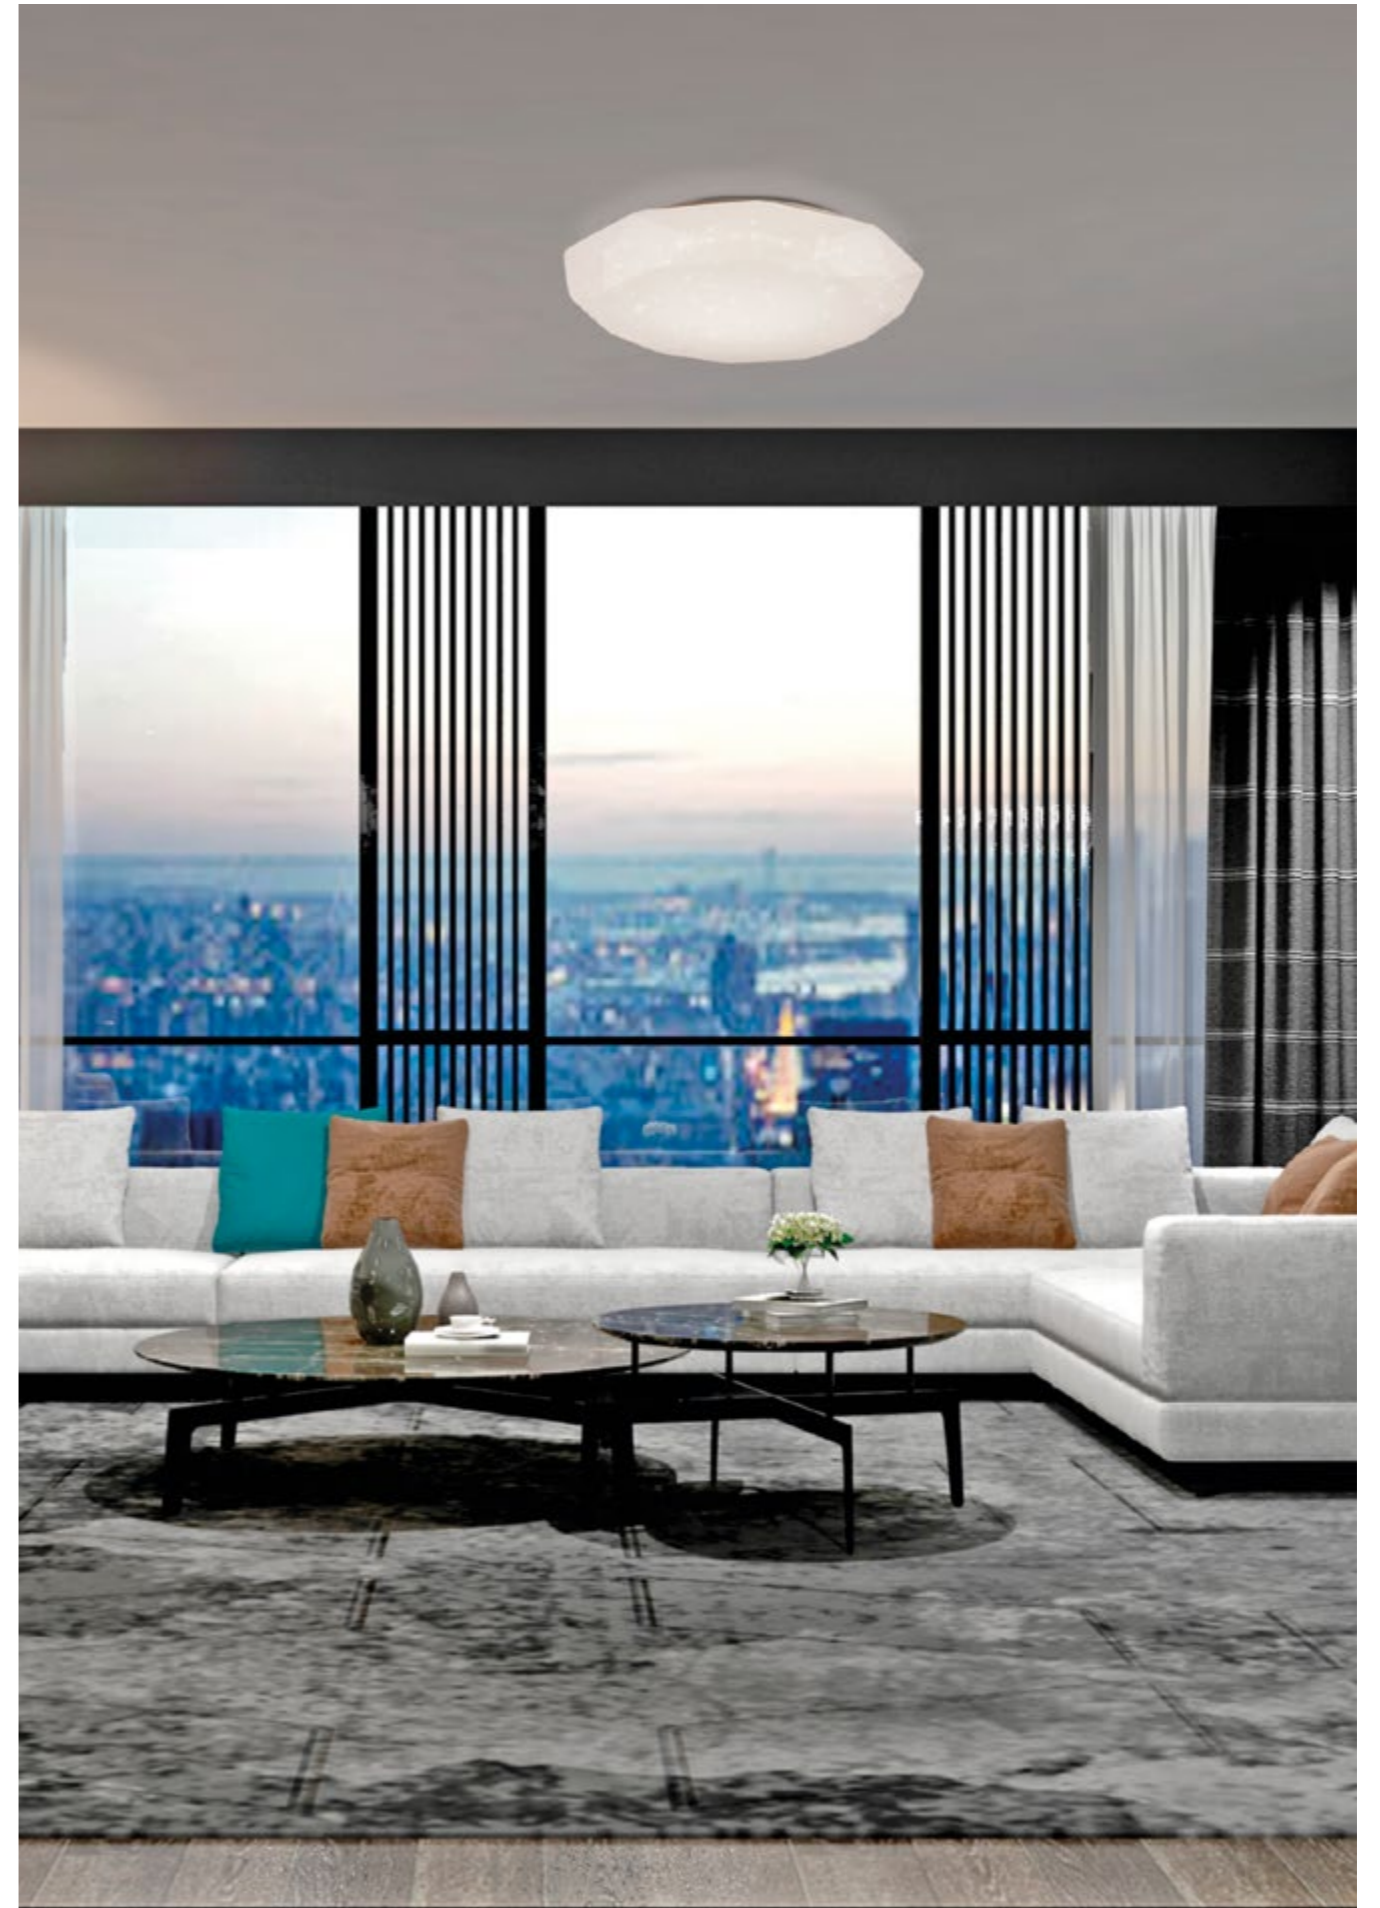

DIAMANTE II

5935 Blanco-White
LED 54W 3000K 3900lm

5936 Blanco-White
LED 36W 3000K 2600lm

5970 Blanco-White
LED 54W 5000K 4000lm

5971 Blanco-White
LED 36W 5000K 2700lm

5000K 3000K
ON / OFF
LED life / LED vida
LED INCLUDED
5 años de garantía
IP20

Metal/Acrílico-Metal/Acrylic 220-240V~ 50/60Hz