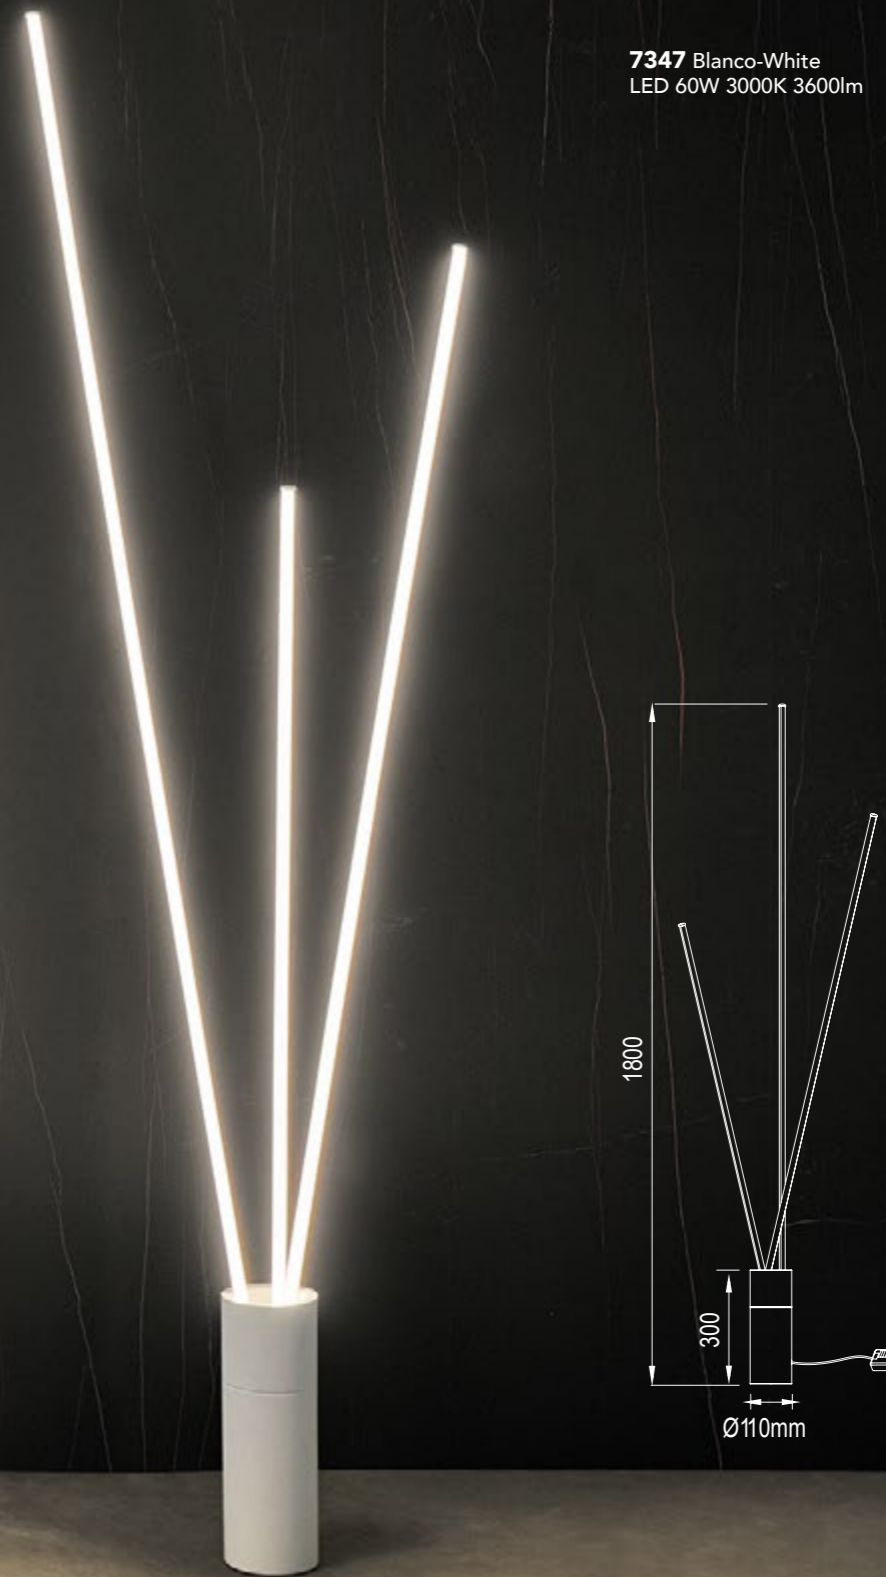

by Mantra Team

VERTICAL

7348 Negro-Black
LED 60W 3000K 3600lm

Acero/Steel 220-240V~ 50/60Hz CRI≥ 80

7347 Blanco-White
LED 60W 3000K 3600lm

Acero/Steel 220-240V~ 50/60Hz CRI≥ 80

VERTICAL

7345 Blanco-White
LED 44W 3000K 2600lm