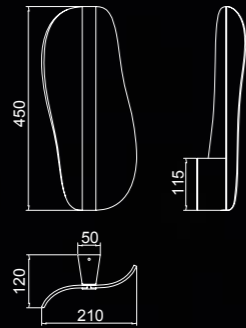

BIANCA

7767 Blanco-White
LED 15W 3000K 850lm

8211 Blanco-White Dimmable
LED 15W 3000K 850lm