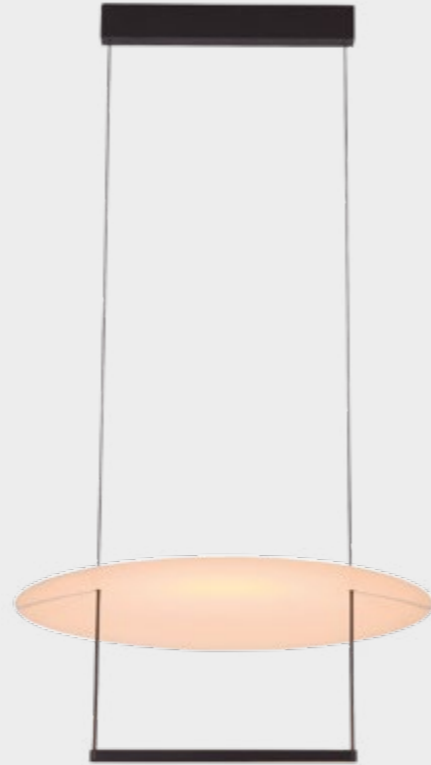

SUN II NEW

by Mantra team

SUN II **NEW**

9422 Negro-Black
LED 23W-3000K-2640lm
DIMMABLE (3-STEP-DIM)

9423 Negro-Black
LED 30W-3000K-2920lm
DIMMABLE (3-STEP-DIM)

9424 Negro-Black
LED 39W-3000K-3510lm
DIMMABLE (3-STEP-DIM)