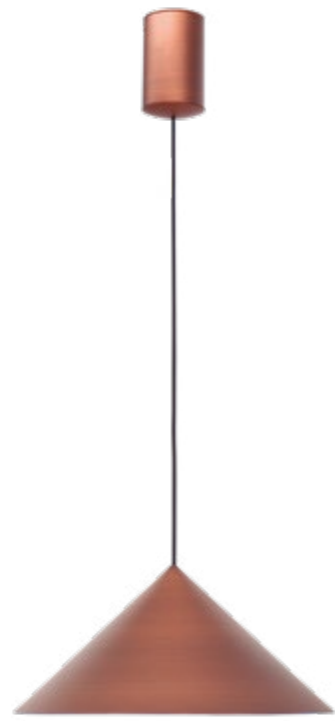

9454 Negro-Black
LED 10W-3000K-940lm
Dimmable TRIAC