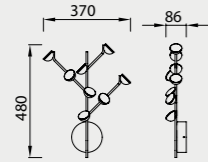

ADN

6264 Blanco mate-Matte white
LED 24W 3000K1600lm

6416 Blanco mate-Matte white
LED 72W 3000K 4600lm

8653 Blanco mate-Matte white
LED 72W 3000K 4600lm
Dimmable