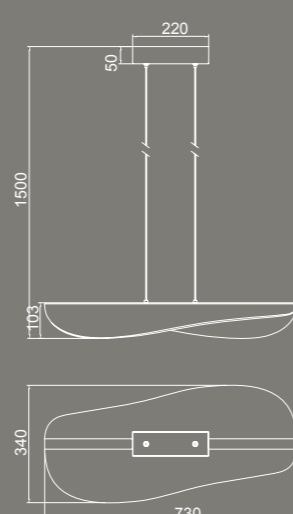

by José Ignacio Ballester

BIANCA

7765 Blanco-White
LED 50W 3000K 3000lm

7766 Blanco-White
LED 40W 3000K 2450lm

8209 Blanco-White Dimmable
LED 50W 3000K 3000lm

8210 Blanco-White Dimmable
LED 40W 3000K 2450lm