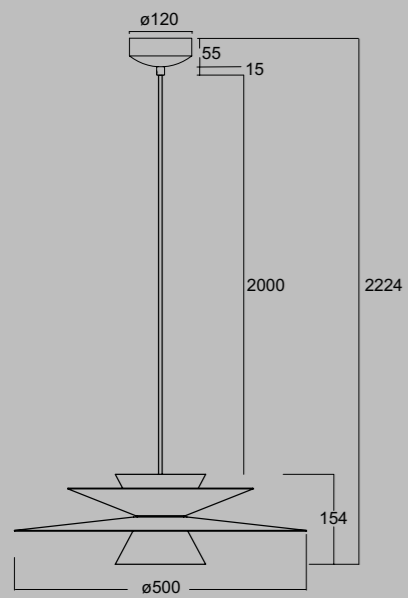

ESTRELLA **NEW**

9437 Blanco-White
LED 12W-3000K-1680lm
Dimmable TRIAC

9438 Negro-Black
LED 12W-3000K-1680lm
Dimmable TRIAC

9439 Café oscuro-Dark Coffee
LED 12W-3000K-1680lm
Dimmable TRIAC

9440 Caqui mate-Matt Khaki
LED 12W-3000K-1680lm
Dimmable TRIAC