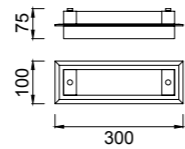

TUBE

5534 Cromo-Chrome
LED 8W 4000K 680lm