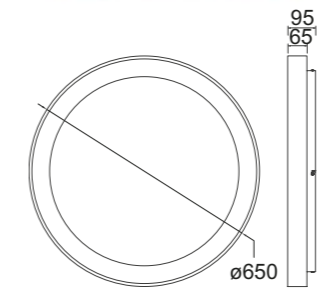

warm white 2700K natural 4000K cool white 5000K
Dimmable
Remote Control RF
ON / OFF 30,000
LED life / LED life 30,000 h
LED INCLUDED
5 años WARRANTY GARANTIA LED
IP20