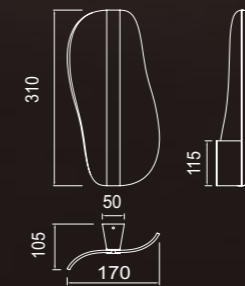

7836 Blanco-White
LED 12W 3000K 700lm