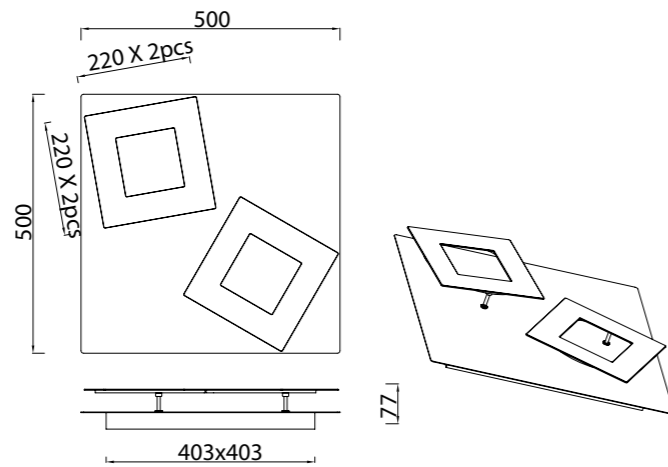

DALIA

by Mantra team

DALIA

8160 Blanco-White
LED 48W 3000K 3360lm

8161 Blanco+oro-White+gold
LED 48W 3000K 3360lm

8162 Negro+oro-Black+gold
LED 48W 3000K 3360lm

8163 Corten+oro-Corten+gold
LED 48W 3000K 3360lm